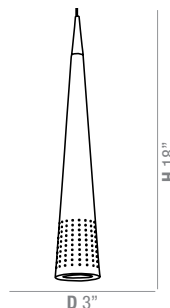

52052UJ available with multiple canopy options.

1 thru 3.

1 - Flat Canopy

Sleek and low profile, class-2 transformer is housed in the J-Box.

2 - Dome Canopy

Transformer is housed within the canopy.

3 - Sphere Canopy

Transformer is housed within the canopy.

0 is selected when a single port canopy is not required.

This selection includes a Uni-Jack plug compatible with most multi-port canopies and track systems.

See Pg 271-272.