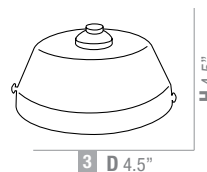

3 - Sphere Canopy

Transformer is housed within the canopy.

0 is selected when a single port canopy is not required.

This selection includes a Uni-Jack plug compatible with most multi-port canopies and track systems. See Pg 271-272.