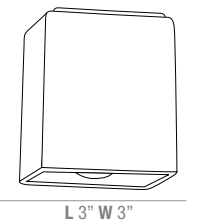

96121 available with multiple canopy options.

1 thru 3.

1 - Flat Canopy

Sleek and low profile, class-2 transformer is housed in the J-Box.

2 - Dome Canopy

Transformer is housed within the canopy.

3 - Sphere Canopy

Transformer is housed within the canopy.

5 - Flat LV Canopy

Sleek and low profile.

0 is selected when a single port canopy is not required.

This selection includes a Uni-Jack plug compatible with most multi-port canopies and track systems. See Pg 271-272.