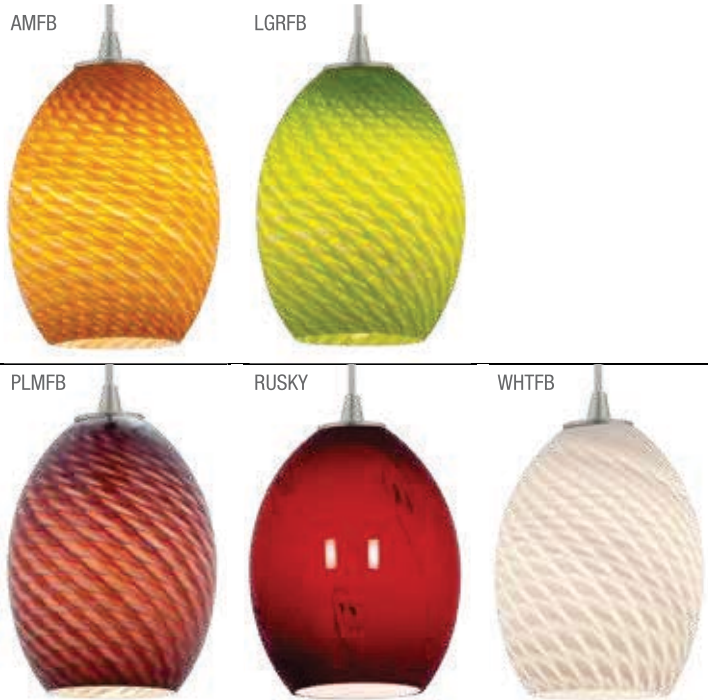

28023-1C-BS/PLMFB

28023 Brandy FireBird glass pendant

Eye-catching beauty and elegant design fills an atmosphere with a brilliant hue and embraces ingenuity with its eclectic variety.

Model	Lamping	Suspension	Finish	Glass	Dimensions
28023	1 Incandescent	C Cord	BS	AMBFB ASKY	D 6" H 9"
	2 Fluorescent	R Rod	ORB	LGRFB PLMFB RUSKY WHTFB	

Example for selecting model choice with lamping, suspension, finish and glass color

Model	Lamp Type	Suspension	Finish	Glass Finish	Completed SKU
28023	1	C	BS	PLMFB	28023-1C-BS/PLMFB

Suspension System and Lamping Specifications

	Wattage	Type	Base	Kelvin	Lumen	Included
1C	1Lt x 100w	A-19	E-26			12ft Clear Cord with BS Black Cord with ORB
1R	1Lt x 100w	A-19	E-26			Rods 6"16"22", 10ft Cord, Integral Slope Adapter
2C	1Lt x 18w	Spiral	GU-24	2700k	1250Lm	12ft Clear Cord with BS Black Cord with ORB, Lamps
2R	1Lt x 18w	Spiral	GU-24	2700k	1250Lm	Rods 6"16"22", 10ft Cord, Integral Slope Adapter, Lamps

Certification Ceiling Dry CUL