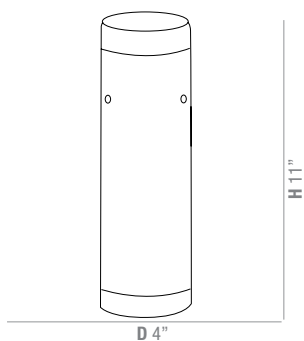

9 7 7 G G Tungsten Iridescent Mini Pendant Glass Shade

Finish	IRD

Dimensions	D 4" H 11"

Fitter	Requires three prong spider ring

Compatible with the following mini pendants Pg 268

70012LED