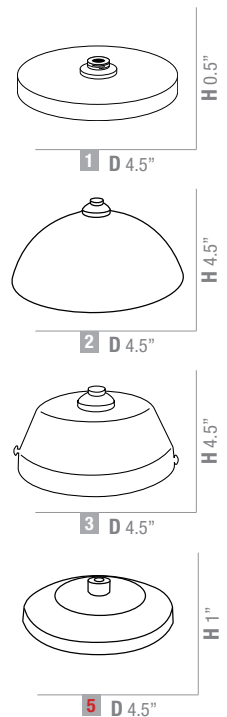

## 9 6 9 1 8 - 1 2 V **Hermes square glass** 9 6 9 1 8 - 1 2 0 V

These delicate square glass shades afford a clean contemporary look to most applications

Model	- Lamping	- Canopy	- Finish	/ Glass	Glass Dimensions
9 6 9 1 8	12v	0	BRZ	AMB	L 3" W 3" H 3.5"
	120v	1	BS	O P L	
		2			
		3			
		5*			