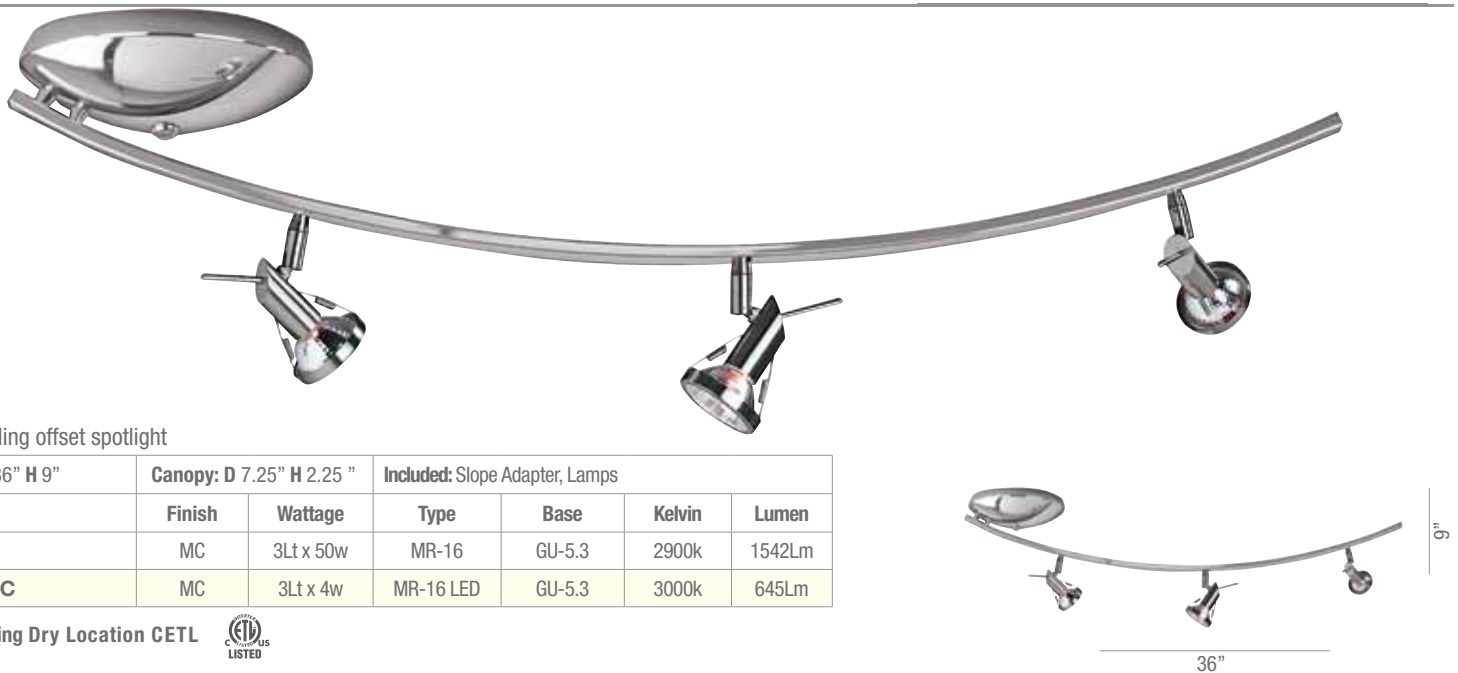

## Aztec Steel ring with white glass pendants and semi-flush

Finish: BS Glass: WHT Certification Ceiling Damp Location CUL 									
	Model	Description	Wattage	Type	Base	Dimensions	Canopy	Included	Options
A	20460GU-BS/WHT	Semi Flush	3Lt x 13w	Spiral	GU-24	D 17" H 17.5"	D 5" H 1"		
	C20460BSWHTEN1140C	Semi Flush	1Lt x 40w	2CT6	G10q	D 17" H 17.5"	D 5" H 1"		
B	C20462BSWHTEN1158C	Chain Pendant	1Lt x 58w	2CT6	G10q	D 21" H 23.5" oah 35.5 to 95.5"	D 5" H .5"	6ft Chain, 10ft Cord	Chain upto 10ft
	20462GU-BS/WHT	Chain Pendant	5Lt x 13w	Spiral	GU-24	D 21" H 23.5" oah 35.5 to 95.5"	D 5" H .5"	6ft Chain, 10ft Cord	Chain upto 10ft
C	20463GU-BS/WHT	Chain Pendant	5Lt x 26w	Spiral	GU-24	D 25" H 25.75" oah 37.75 to 97.75"	D 5" H .5"	6ft Chain, 10ft Cord	Chain upto 10ft
	C20463BSWHTEN1158C	Chain Pendant	1Lt x 58w	2CT6	G10q	D 25" H 25.75" oah 37.75 to 97.75"	D 5" H .5"	6ft Chain, 10ft Cord	Chain upto 10ft

**A** 20452GU-BS/WHT

**B** 20453GU-BS/WHT

**C** 20454GU-BS/WHT

**Aztec Steel ring with white glass vanity fixtures**  
 With full size back-plate ideal for non centered junction boxes

Finish: BS Glass: WHT		Certification Ceiling Damp Location CUL 			
Model	Wattage	Type	Base	Dimensions	Back-Plate
<b>A</b> 20452GU-BS/WHT	2Lt x 13w	Spiral	GU-24	L 24" H 4.5" Ext 6"	L 24" W 4.5" H .9"
<b>B</b> 20453GU-BS/WHT	3Lt x 13w	Spiral	GU-24	L 36" H 4.5" Ext 6"	L 36" W 4.5" H .9"
<b>C</b> 20454GU-BS/WHT	4Lt x 13w	Spiral	GU-24	L 48" H 4.5" Ext 6"	L 48" W 4.5" H .9"

### Versahl Adjustable spotlight pendant

<b>Dimensions:</b> L 27.75" W 4" oah 23 to 39"		<b>Canopy:</b> D 7.25" H 2.25 "		<b>Included:</b> Slope Adapter, Lamps		
Model	Finish	Wattage	Type	Base	Kelvin	Lumen
63004ET-MC	MC	4Lt x 50w	MR-16	GU-5.3	2900k	2056Lm
63004LED-MC	MC	4Lt x 4w	MR-16 LED	GU-5.3	3000k	860Lm