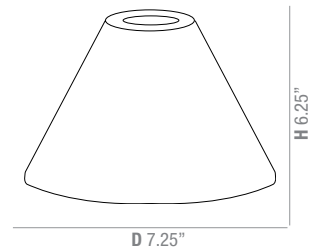

Suspension System and Lamping Specifications

	Wattage	Type	Base	Kelvin	Lumen	Included
1C	1Lt x 100w	A-20	E-26			12ft Clear Cord with BS Black Cord with ORB
1R	1Lt x 100w	A-20	E-26			Rods 6"16"22", 10ft Cord, Integral Slope Adapter
2C	1Lt x 18w	Spiral	GU-24	2700k	1250Lm	12ft Clear Cord with BS Black Cord with ORB, Lamps
2R	1Lt x 18w	Spiral	GU-24	2700k	1250Lm	Rods 6"16"22", 10ft Cord, Integral Slope Adapter, Lamps

Certification Ceiling Dry CUL