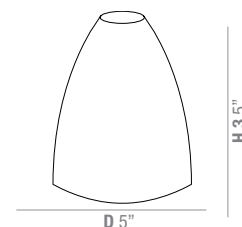

94019 available with multiple canopy options.

1 thru 3.

1 - Flat Canopy

Sleek and low profile, class-2 transformer is housed in the J-Box.

2 - LED Canopy

Transformer is housed within the canopy.

3 - Sphere Canopy

Transformer is housed within the canopy.

4 - LED Canopy

Driver is housed within the canopy.

0 is selected when a single port canopy is not required.

This selection includes a Uni-Jack plug compatible with most multi-port canopies and track systems.

See Pg 271-272.