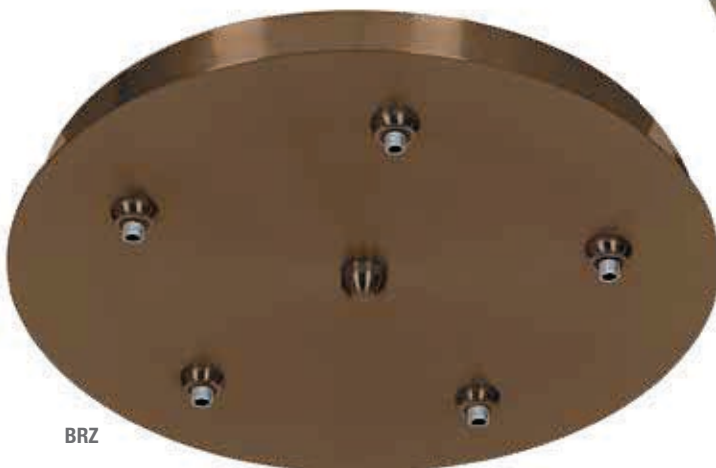

87120UJ Three-Port round canopy

Transformer incorporated within the canopy

Finish Available: BRZ BS

Dimensions: D 12" H 1.5"

Minimum Wattage: 50w Low voltage Halogen Lamps only

Dimmable: Yes

Compatible Pendants see Pg 268 -269

Certification Ceiling Dry CETL

87121UJ Five-Port round canopy

Transformer incorporated within the canopy

Finish Available: BRZ BS

Dimensions: D 18" H 1.5"

Minimum Wattage: 50w Low voltage Halogen Lamps only

Dimmable: Yes

Compatible Pendants see Pg 268 -269

Certification Ceiling Dry CETL