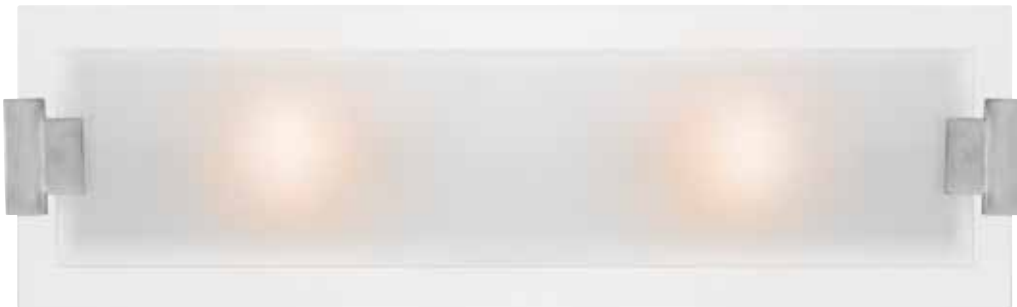

B 62256-BS/FST