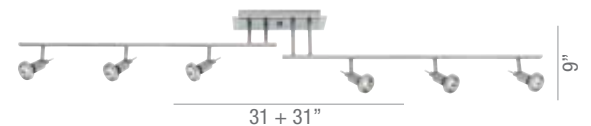

Certification Ceiling Dry Location CETL