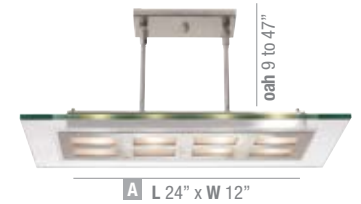

Pg 22

Aquarius Adjustable glass & metal pendant

Finish: BS Glass: CLR	Certification Ceiling Damp Location CETL					CETL LISTED				
Model	Wattage	Type	Base	Kelvin	Lumen	Dimensions	Canopy	Included	Options	
A 50108-BS/CLR	8Lt x 40w	G9 Hgn	G9	2900k	3840Lm	L 24" W 12" oah 9 to 47"	L 4.4" W 8.25" H .75"	Rods 6"16"22" 10ft Cord Slope Adapter, Lamps	Rods up to 10ft	
	C50108BSCLREH3418Q	4Lt x 18w	Quad	G24q-2		L 24" W 12" oah 9 to 47"	L 4.4" W 8.25" H .75"	Rods 6"16"22" 10ft Cord Slope Adapter	Rods up to 10ft	
B 50110-BS/CLR	10Lt x 40w	G9 Hgn	G9	2900k	4800Lm	L 30" W 12" oah 9 to 47"	L 4.4" W 8.25" H .75"	Rods 6"16"22" 10ft Cord Slope Adapter, Lamps	Rods up to 10ft	
	C50110BSCLREH3418Q	4Lt x 18w	Quad	G24q-2		L 30" W 12" oah 9 to 47"	L 4.4" W 8.25" H .75"	Rods 6"16"22" 10ft Cord Slope Adapter	Rods up to 10ft