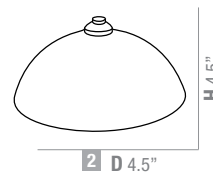

52075UJ RainDrop solid glass orb pendant

Solid glass crystal Orb, with delicately infused bubbles creates a soothing atmosphere

Model	-	Canopy	-	Finish	/	Glass	Glass Dimensions
52075UJ		0		BS		CCL	D 3.5" H 3.5"
		1					
		2					
		3					

Example of Pendant Selection

Completed SKU

5	2	0	7	5	U	J	-	1	-	BS	/	CCL	52075-1-BS/CCL

Suspension System and Lamping Specifications

	Wattage	Type	Base	Kelvin	Lumen	Included
12V	1Lt x 20w	JC	G-4	2900k	300Lm	10ft Co-Axial Cable, Lamp

Certification Ceiling Dry CETL

52075UJ available with multiple canopy options.

1 thru 3.

1 - Flat Canopy

Sleek and low profile, class-2 transformer is housed in the J-Box.

2 - Dome Canopy

Transformer is housed within the canopy.

3 - Sphere Canopy

Transformer is housed within the canopy.

0 is selected when a single port canopy is not required.

This selection includes a Uni-Jack plug compatible with most multi-port canopies and track systems.

See Pg 271-272.