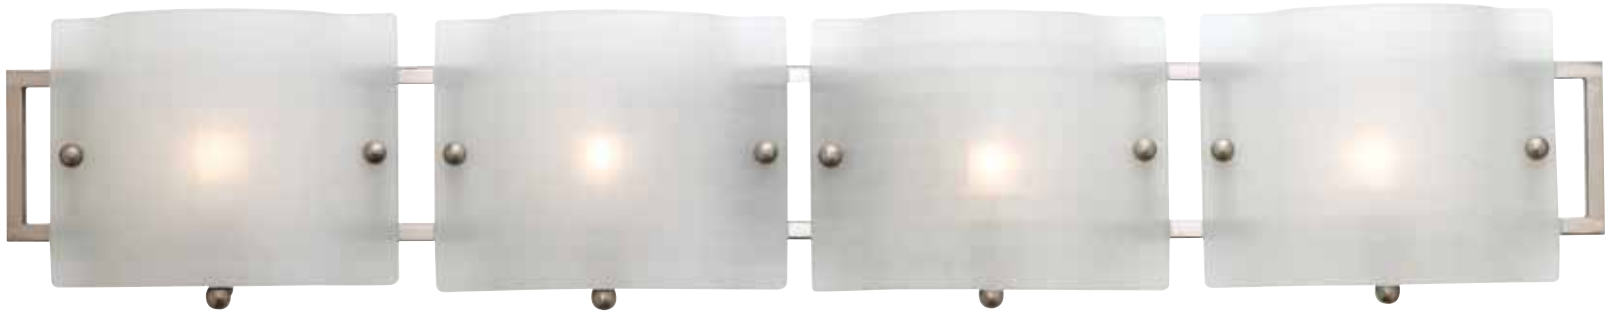

C 53314-BS/CKF

Nara Checkered frosted curved glass, wall-vanity collection

Finish BS Glass CKF

	Model	Fixture Dimensions	Back-Plate Dimensions	Wattage	Base	Type
A	53311-BS/CKF	L 11.25" H 7" Ext 4"	L 8.25" W 4.5" H .75"	1Lt x 60w	E-12	B-10
B	53313-BS/CKF	L 30.5" H 7" Ext 4"	L 8.25" W 4.5" H .75"	3Lt x 60w	E-12	B-10
C	53314-BS/CKF	L 40.5" H 7" Ext 4"	L 8.25" W 4.5" H .75"	4Lt x 60w	E-12	B-10

Certification Wall Damp Location CETL