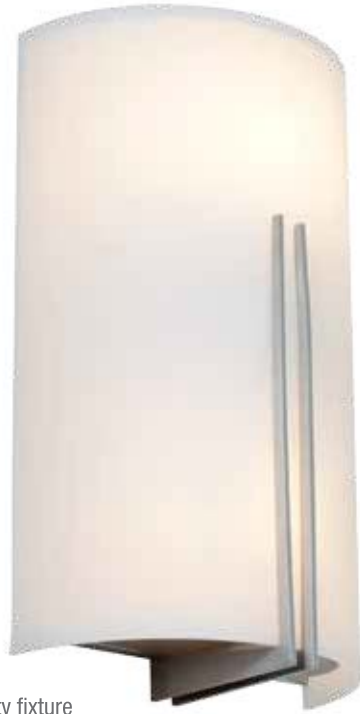

Prong Wall and vanity fixture

Finish BS	Glass WHT	Dimensions L 7.1" H 12.5" Ext 3.75" Canopy: L 11.25" W 6.75" H .5"				
Model	Wattage	Base	Type	Kelvin	Lumen	Included
20446-BS/WHT	2Lt x 60w	E-26	A-19			
C20446BSWHTEN1218B	2Lt x 18w	GU-24	Spiral	2700k	2500Lm	Lamps

Certification Wall Damp Location CUL