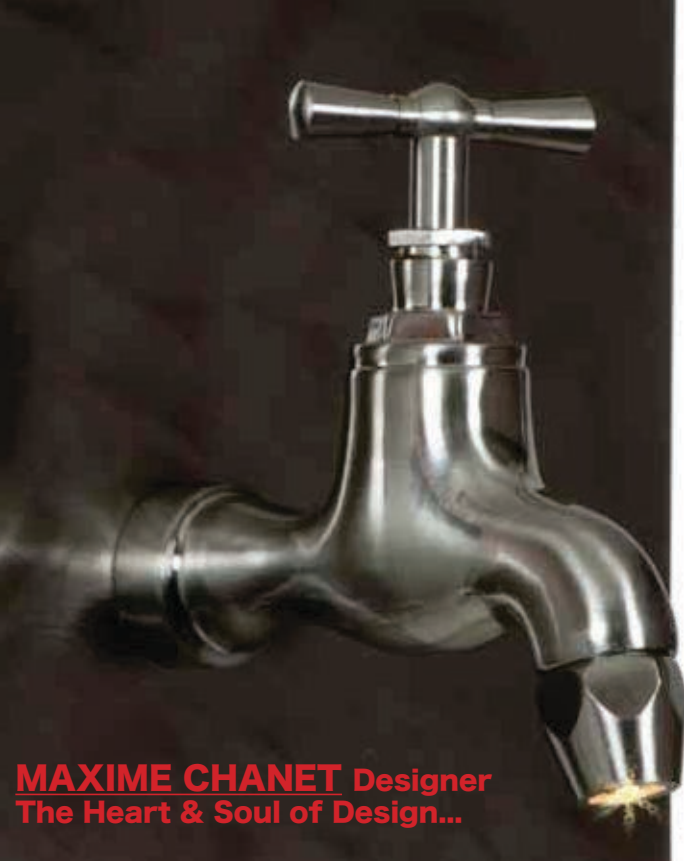

MAXIME CHANET Designer
The Heart & Soul of Design...