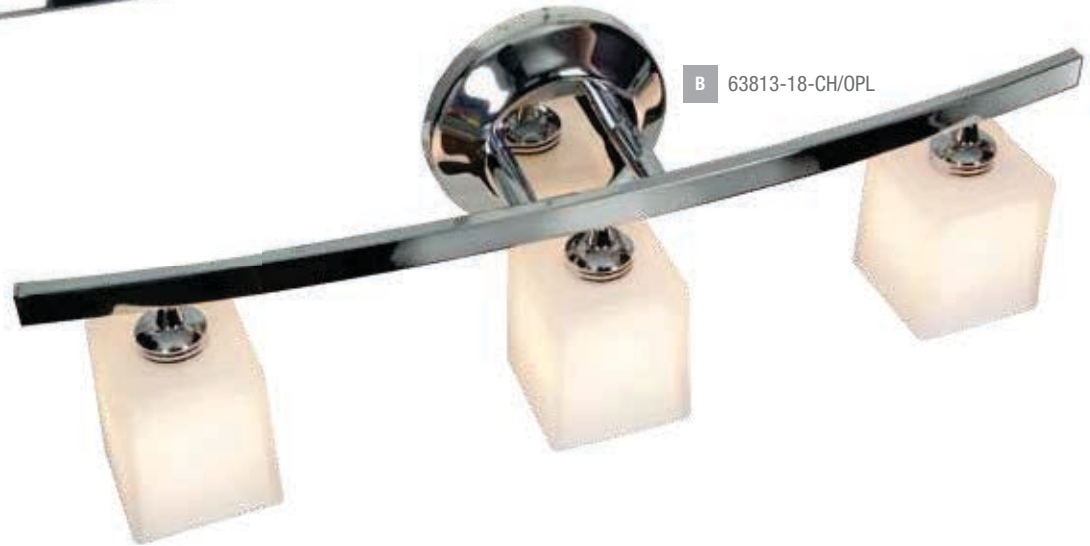

Certification Wall Damp Location CETL

A 63811-18-CH/AMB

B 63813-18-CH/OPL

C 63815-18-MC/OPL

**Sydney** Wall-vanity, with cube glass, mountable in an up or down position

Finish CH MC Glass AMB OPL

	Model	Fixture Dimensions	Canopy Dimensions	Glass Dim	Wattage	Base	Type	Kelvin	Lumen	Included
A	63811-18-_/__	L 7.5" H 7.5" Ext 5"	D 5" H 1.25"	H 3.5" L 3" W 3"	1Lt x 60w	G9	G9 Hgn	2900k	800Lm	Lamps
B	63813-18-_/__	L 22" H 7.5" Ext 5"	D 5" H 1.25"	H 3.5" L 3" W 3"	3Lt x 60w	G9	G9 Hgn	2900k	2400Lm	Lamps
C	63815-18-_/__	L 32" H 7.5" Ext 5"	D 5" H 1.25"	H 3.5" L 3" W 3"	5Lt x 60w	G9	G9 Hgn	2900k	4000Lm	Lamps