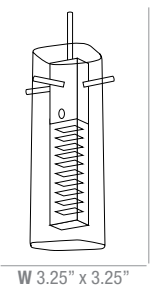

52072UJ Matrix etched glass in glass pendant

Laser etched rectangular crystal encapsulated in a clear square glass, emits a distinctive light pattern.

Model	- Canopy	- Finish	/ Glass	Glass Dimensions
52072UJ	0	BS	CCL	H 9.75" W 3.25" x 3.25"
	1			
	2			
	3			

Example of Pendant Selection

Example of Pendant Selection	Completed SKU
5 2 0 7 2 U J - 1 - BS / CCL	52072UJ-1-BS/CCL

Suspension System and Lamping Specifications

	Wattage	Type	Base	Kelvin	Lumen	Included
12V	1Lt x 20w	MR-11	G-4	3000k	240Lm	10ft Co-Axial Cable, Lamp

Certification Ceiling Dry CETL

52072UJ available with multiple canopy options.

1 thru 3.

1 - Flat Canopy

Sleek and low profile, class-2 transformer is housed in the J-Box.

2 - Dome Canopy

Transformer is housed within the canopy.