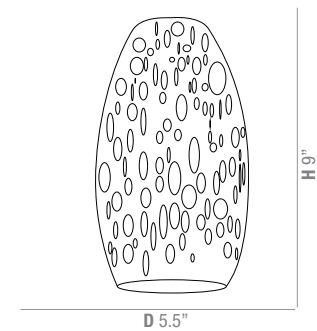

Certification Ceiling Dry CUL