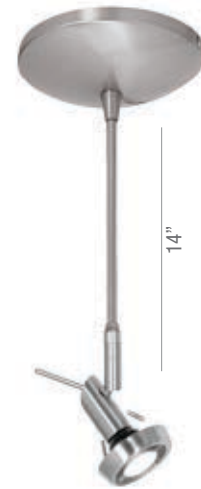

Versahl Adjustable spotlight pendant

Dimensions: L 27.75" W 4" oah 23 to 39"		Canopy: D 7.25" H 2.25 "		Included: Slope Adapter, Lamps		
Model	Finish	Wattage	Type	Base	Kelvin	Lumen
63004ET-MC	MC	4Lt x 50w	MR-16	GU-5.3	2900k	2056Lm
63004LED-MC	MC	4Lt x 4w	MR-16 LED	GU-5.3	3000k	860Lm

Certification Ceiling Dry Location CETL

23 to 39"

27.75"

Versahl Spotlight

Dimensions: W 5" H 14"		Canopy: D 5" H 1"		Included: Slope Adapter, Lamps		
Model	Finish	Wattage	Type	Base	Kelvin	Lumen
63021-MC	MC	1Lt x 50w	MR-16	GU-5.3	2900k	514Lm
63021LED-MC	MC	1Lt x 4w	MR-16 LED	GU-5.3	3000k	215Lm

Certification Ceiling Dry Location CETL

14"

5"

Versahl Ceiling offset spotlight

Dimensions: L 56" H 11.5"		Canopy: D 7.25" H 2.25 "		Included: Slope Adapter, Lamps		
Model	Finish	Wattage	Type	Base	Kelvin	Lumen
63024ET-MC	MC	4Lt x 50w	MR-16	GU-5.3	2900k	2056Lm
63024LED-MC	MC	4Lt x 4w	MR-16 LED	GU-5.3	3000k	860Lm

Certification Ceiling Dry Location CETL

11.5"

56"