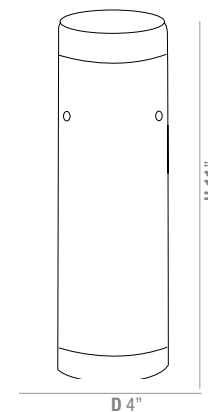

7 2 9 7 7 Iridescent cylinder pendant

Sharp cylindrical design utilizing an iridescent inner coating on a transparent glass, creates a rich and vivid look.

Model	Lamping	Canopy	Finish	Glass	Glass Dimensions
72977	LED	4*	BRZ BS	IRD	D 4" H 11"

Example of LED Pendant Selection

Completed LED SKU

72977	LED	-	4	-	B R Z	/	IRD	72977LED-4-BRZ/IRD

* Canopy selection 4 is by default no alternative canopy choices are available for the LED pendant.

Suspension System and Lamping Specifications

	Wattage	Type	Base	Kelvin	Lumen	Included
LED	1Lt x 4.5w	LED	Module	3000k	370Lm	10ft Cable Clear with BS, Black with BRZ, Lamp

Certification Ceiling Dry CETL