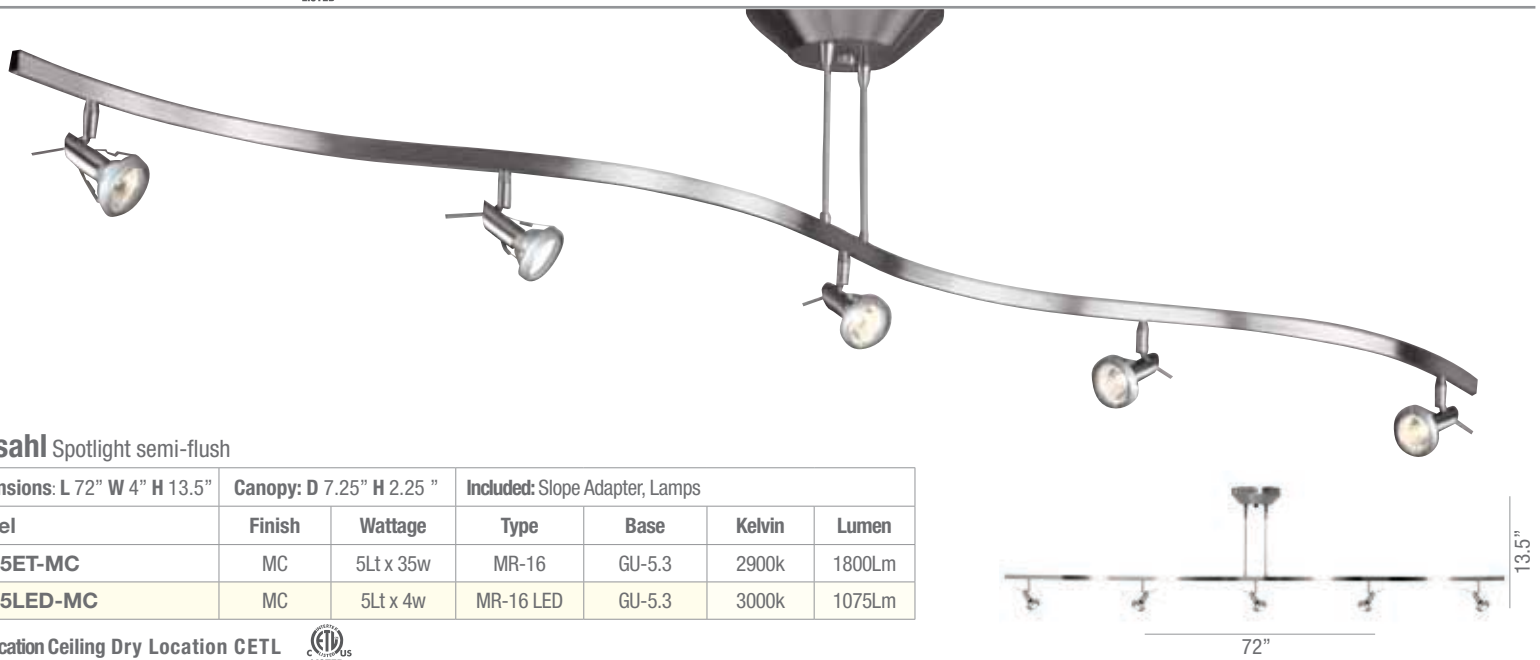

## Aztec Steel ring with white glass pendants and semi-flush

Finish: BS Glass: WHT Certification Ceiling Damp Location CUL 									
	Model	Description	Wattage	Type	Base	Dimensions	Canopy	Included	Options
A	20460GU-BS/WHT	Semi Flush	3Lt x 13w	Spiral	GU-24	D 17" H 17.5"	D 5" H 1"		
	C20460BSWHTEN1140C	Semi Flush	1Lt x 40w	2CT6	G10q	D 17" H 17.5"	D 5" H 1"		
B	C20462BSWHTEN1158C	Chain Pendant	1Lt x 58w	2CT6	G10q	D 21" H 23.5" oah 35.5 to 95.5"	D 5" H .5"	6ft Chain, 10ft Cord	Chain upto 10ft
	20462GU-BS/WHT	Chain Pendant	5Lt x 13w	Spiral	GU-24	D 21" H 23.5" oah 35.5 to 95.5"	D 5" H .5"	6ft Chain, 10ft Cord	Chain upto 10ft
C	20463GU-BS/WHT	Chain Pendant	5Lt x 26w	Spiral	GU-24	D 25" H 25.75" oah 37.75 to 97.75"	D 5" H .5"	6ft Chain, 10ft Cord	Chain upto 10ft
	C20463BSWHTEN1158C	Chain Pendant	1Lt x 58w	2CT6	G10q	D 25" H 25.75" oah 37.75 to 97.75"	D 5" H .5"	6ft Chain, 10ft Cord	Chain upto 10ft

**A** 20452GU-BS/WHT

**B** 20453GU-BS/WHT

**C** 20454GU-BS/WHT

**Aztec Steel ring with white glass vanity fixtures**  
 With full size back-plate ideal for non centered junction boxes

Finish: BS Glass: WHT		Certification Ceiling Damp Location CUL 			
Model	Wattage	Type	Base	Dimensions	Back-Plate
<b>A</b> 20452GU-BS/WHT	2Lt x 13w	Spiral	GU-24	L 24" H 4.5" Ext 6"	L 24" W 4.5" H .9"
<b>B</b> 20453GU-BS/WHT	3Lt x 13w	Spiral	GU-24	L 36" H 4.5" Ext 6"	L 36" W 4.5" H .9"
<b>C</b> 20454GU-BS/WHT	4Lt x 13w	Spiral	GU-24	L 48" H 4.5" Ext 6"	L 48" W 4.5" H .9"

### Versahl Adjustable spotlight pendant

<b>Dimensions:</b> L 27.75" W 4" oah 23 to 39"		<b>Canopy:</b> D 7.25" H 2.25 "		<b>Included:</b> Slope Adapter, Lamps		
Model	Finish	Wattage	Type	Base	Kelvin	Lumen
63004ET-MC	MC	4Lt x 50w	MR-16	GU-5.3	2900k	2056Lm
63004LED-MC	MC	4Lt x 4w	MR-16 LED	GU-5.3	3000k	860Lm