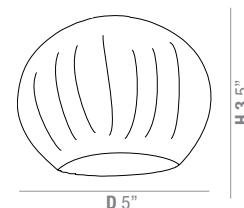

96980 available with multiple canopy options. 1 thru 3.

1 - Flat Canopy

Low profile, class-2 transformer is housed in the J-Box.

2 - Dome Canopy

Transformer is housed within the canopy.

3 - Sphere Canopy

Transformer is housed within the canopy.

5 - Flat LV Canopy

Low profile only for use with 120v LV system.

0 is selected when a single port canopy is not required.

This selection includes a Uni-Jack plug compatible with most multi-port canopies and track systems.

See Pg 271-272.