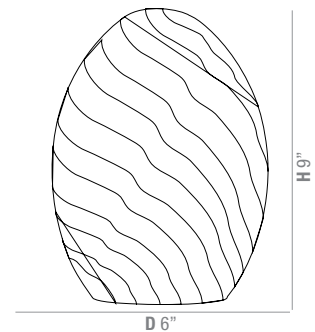

Canopy for R type Rod Suspension
Dimensions D 5.25" H 1.4"

Canopy for C type Cord Suspension
Dimensions D 5.25" H 1.4"