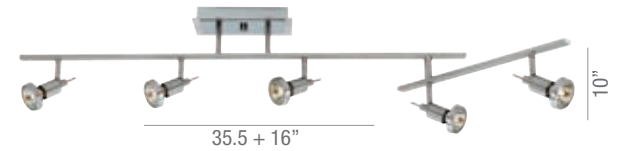

Comet Cluster tri-pod spotlight

Dimensions: D 9.5" H 6.25"		Canopy: D 8.5" H 1.1"			
Model	Finish	Glass	Wattage	Type	Base
52029-BS/OPL	BS	OPL	3Lt x 35w	MR-16	GU-10

Certification Ceiling Dry Location CETL

Viper Semi flush with articulating arm

Dimensions: L 35.5 + 16" H 10"		Canopy: L 5.1" W 8" H 1"		Included: Lamps		
Model	Finish	Wattage	Type	Base	Kelvin	Lumen
52042-BS	BS	5Lt x 35w	MR-16	GU-10	2700k	1300Lm

Certification Ceiling Dry Location CETL

Viper Semi flush with off-set arm

Dimensions: L 31 + 31" H 9"		Canopy: L 6" W 11" H 1"		Included: Lamps		
Model	Finish	Wattage	Type	Base	Kelvin	Lumen
52043-BS	BS	6Lt x 35w	MR-16	GU-10	2700k	1560Lm

Certification Ceiling Dry Location CETL