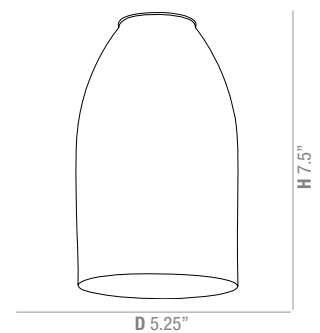

Example for selecting model choice with lamping, suspension, finish and glass color

Model	Lamp Type	Suspension	Finish	Glass Finish	Completed SKU
28018	1	C	BS	WAMB	28018-1C-BS/WAMB

Suspension System and Lamping Specifications

	Wattage	Type	Base	Kelvin	Lumen	Included
1C	1Lt x 100w	A-19	E-26			12ft Clear Cord with BS Black Cord with ORB
1R	1Lt x 100w	A-19	E-26			Rods 6"16"22", 10ft Cord, Integral Slope Adapter
2C	1Lt x 18w	Spiral	GU-24	2700k	1250Lm	12ft Clear Cord with BS Black Cord with ORB, Lamps
2R	1Lt x 18w	Spiral	GU-24	2700k	1250Lm	Rods 6"16"22", 10ft Cord, Integral Slope Adapter, Lamps

Certification Ceiling Dry CUL