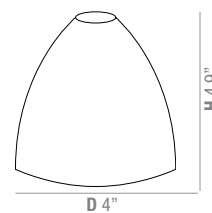

94941 - 12V Fire glass cone pendant

94941 LED

Classic timeless dome glass pendant with a modern hand blown amber marble finish, emulating a natural onyx

Model	Lamping	Canopy	Finish	Glass	Glass Dimensions
94941	12v	0	BRZ	AMM	D 4.5" H 4.9"
	LED	1	BS		
		2			
		3			
		4*			

Example of Low Voltage 12v Pendant Selection

Completed 12v SKU

94941	-	12v	-	1	-	B S	/	AMM	94941-12V-1-BS/AMM

Example of LED Pendant Selection

Completed LED SKU

94941		LED	-	4	-	B S	/	AMM	94941LED-4-BS/AMM

* Canopy selection 4 is by default no alternative canopy choices are available for the LED pendant.

Suspension System and Lamping Specifications

	Wattage	Type	Base	Kelvin	Lumen	Included
12V	1Lt x 35w	JC	GY6.35	2900k	600Lm	10ft Cable Clear with BS, Black with BRZ, Lamp
LED	1Lt x 4.5w	LED	Module	3000k	370Lm	10ft Cable Clear with BS, Black with BRZ, Lamp

Certification Ceiling Dry CETL

94941 available with multiple canopy options.

1 thru 3.

1 - Flat Canopy

Sleek and low profile, class-2 transformer is housed in the J-Box.

2 - Dome Canopy

Transformer is housed within the canopy.

3 - Sphere Canopy

Transformer is housed within the canopy.

4 - LED Canopy

Driver is housed within the canopy.

0 is selected when a single port canopy is not required.

This selection includes a Uni-Jack plug compatible with most multi-port canopies and track systems.

See Pg 271-272.