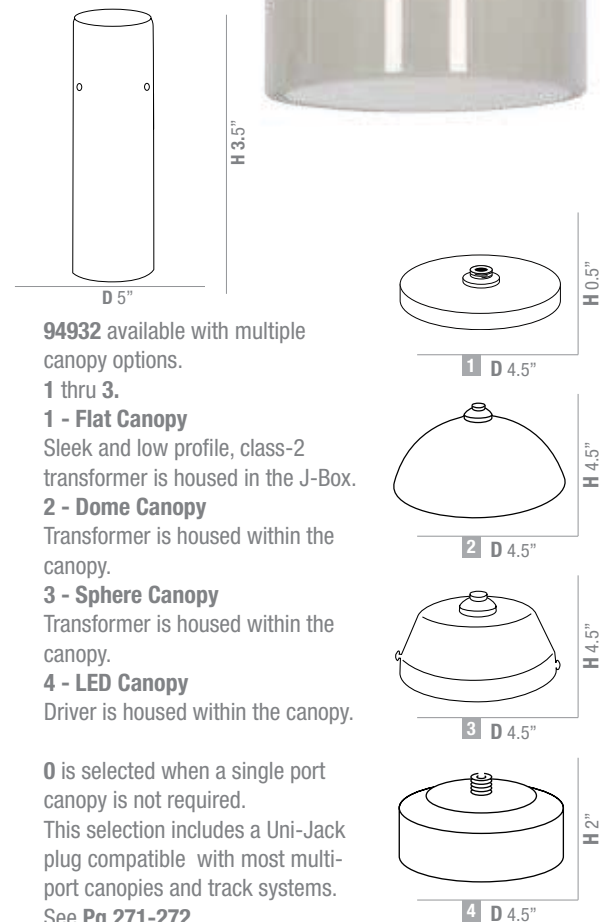

94932 available with multiple canopy options.

1 thru 3.

1 - Flat Canopy

Sleek and low profile, class-2 transformer is housed in the J-Box.

2 - Dome Canopy

Transformer is housed within the canopy.

3 - Sphere Canopy

Transformer is housed within the canopy.

4 - LED Canopy

Driver is housed within the canopy.

0 is selected when a single port canopy is not required.

This selection includes a Uni-Jack plug compatible with most multi-port canopies and track systems.

See Pg 271-272.