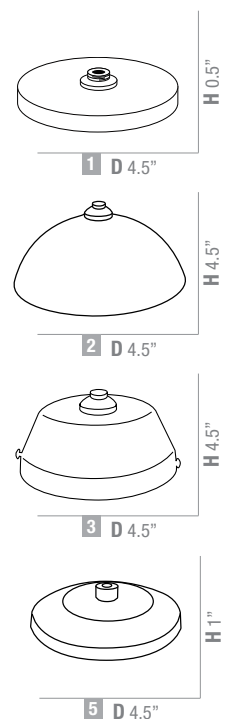

9 6 9 4 2 - 1 2 V Fire glass amber marble pendant
9 6 9 4 2 - 1 2 0 V

Classic timeless dome glass pendant with a modern hand blown amber marble finish, emulating a natural onyx

Model	-	Lamping	-	Canopy	-	Finish	/	Glass	Glass Dimensions
9 6 9 4 2		12v		0		BRZ		AMM	D 5" H 4.4"
		120v		1		BS			
				2					
				3					
				5*					

Example of Low Voltage 12v Pendant Selection

Example of Low Voltage 12v Pendant Selection									Completed 12v SKU
9 6 9 4 2	-	12v	-	1	-	B S	/	AMM	96942-12V-1-BS/AMM

Example of Line Voltage 120v Pendant Selection

Example of Line Voltage 120v Pendant Selection									Completed 120v SKU
9 6 9 4 2	-	120v	-	5	-	B S	/	AMM	96942-120V-5-BS/AMM

* Canopy selection 5 is by default no alternative canopy choices are available for the 120v Line voltage pendant.

Suspension System and Lamping Specifications

	Wattage	Type	Base	Kelvin	Lumen	Included
12V	1Lt x 35w	JC	GY6.35	2900k	600Lm	10ft Cable Clear with BS, Black with BRZ, Lamp
120V	1Lt x 40w	JCD	G-9	2700k	480Lm	10ft Cable Clear with BS, Black with BRZ, Lamp

Certification Ceiling Dry CETL

96980 available with multiple canopy options. 1 thru 3.

1 - Flat Canopy

Low profile, class-2 transformer is housed in the J-Box.

2 - Dome Canopy

Transformer is housed within the canopy.

3 - Sphere Canopy

Transformer is housed within the canopy.

5 - Flat LV Canopy

Low profile only for use with 120v LV system.

0 is selected when a single port canopy is not required.

This selection includes a Uni-Jack plug compatible with most multi-port canopies and track systems.

See Pg 271-272.