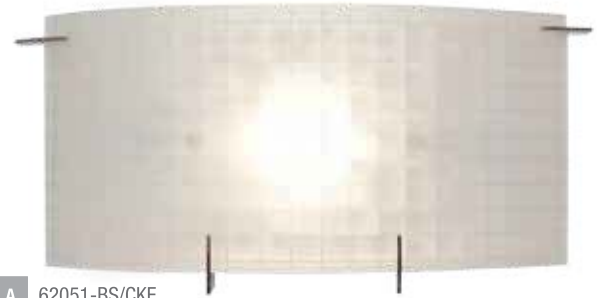

A 62051-BS/CKF