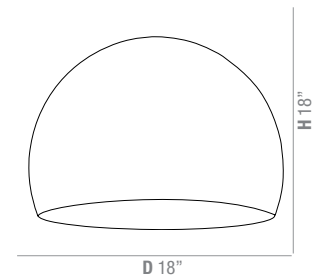

Example for selecting model choice with lamping, suspension, finish and glass color

Model	Lamp Type	Suspension	Finish	Glass Finish	Completed SKU
23760	1	C	BRZ	ASM	23760-1C-BRZ/ASM

Suspension System and Lamping Specifications

	Wattage	Type	Base	Kelvin	Lumen	Included
1C	1Lt x 100w	A-40	E-26			12ft Clear Cord with BS Black Cord with ORB
1R	1Lt x 100w	A-40	E-26			Rods 6"16"22", 10ft Cord, Integral Slope Adapter
2C	1Lt x 18w	Spiral	GU-24	2700k	1250Lm	12ft Clear Cord with BS Black Cord with ORB, Lamps
2R	1Lt x 18w	Spiral	GU-24	2700k	1250Lm	Rods 6"16"22", 10ft Cord, Integral Slope Adapter, Lamps

Certification Ceiling Dry GETL