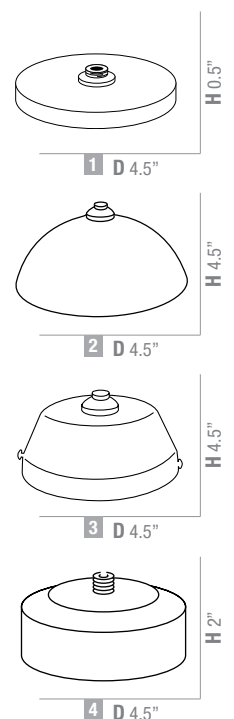

Suspension System and Lamping Specifications

	Wattage	Type	Base	Kelvin	Lumen	Included
12V	1Lt x 35w	JC	GY6.35	2900k	600Lm	10ft Cable Clear with BS, Black with BRZ, Lamp
LED	1Lt x 4.5w	LED	Module	3000k	370Lm	10ft Cable Clear with BS, Black with BRZ, Lamp

Certification Ceiling Dry CETL

94019 available with multiple canopy options.

1 thru 3.

1 - Flat Canopy

Sleek and low profile, class-2 transformer is housed in the J-Box.

2 - LED Canopy

Transformer is housed within the canopy.

3 - Sphere Canopy

Transformer is housed within the canopy.

4 - LED Canopy

Driver is housed within the canopy.

0 is selected when a single port canopy is not required.

This selection includes a Uni-Jack plug compatible with most multi-port canopies and track systems.

See Pg 271-272.