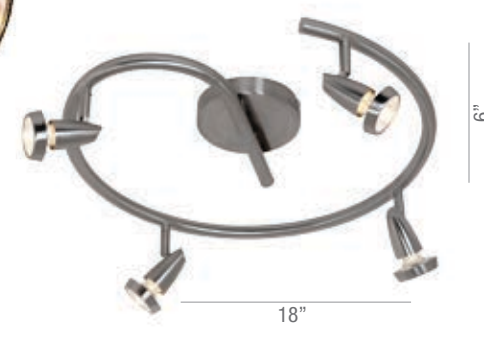

Certification Ceiling Dry Location CETL

Optional Accessories Rods up to 10ft, Slope Adapters

14 to 52"

33"

**Mirage** Semi-flush with articulating arms

<b>Dimensions:</b> L 24.5 + 24.5" W 3" H 5"		<b>Canopy:</b> D 4.25" H 1 "		<b>Included:</b> Lamps		
Model	Finish	Wattage	Type	Base	Kelvin	Lumen
52226-__	BRZ BS	6Lt x 50w	MR-16	GU-10	2700k	2640Lm

Certification Ceiling Dry Location CETL

8"

10"

**Mirage** Semi-flush or pendant

<b>Dimensions:</b> L 40" W 4.7" oah 14 to 52"		<b>Canopy:</b> D 4.25" H 1 "		<b>Included:</b> Rods 6" 16" 22", Lamps		
<b>Model</b>	<b>Finish</b>	<b>Wattage</b>	<b>Type</b>	<b>Base</b>	<b>Kelvin</b>	<b>Lumen</b>
52224-__	BRZ BS	4Lt x 50w	MR-16	GU-10	2700k	1760Lm

Certification Ceiling Dry Location CETL

Optional Accessories Rods up to 10ft, Slope Adapters

**Mirage** Swivel spot

<b>Dimensions:</b> D 6" H 5.63"		<b>Canopy:</b> D 6" H 1 "		<b>Included:</b> Lamps		
<b>Model</b>	<b>Finish</b>	<b>Wattage</b>	<b>Type</b>	<b>Base</b>	<b>Kelvin</b>	<b>Lumen</b>
52220__	BRZ BS	1Lt x 50w	MR-16	GU-10	2700k	440Lm

Certification Ceiling Dry Location CETL

**Mirage** Inverted G spotlight cluster

<b>Dimensions:</b> D 18" H 6"		<b>Canopy:</b> D 4.25" H 1 "		<b>Included:</b> Lamps		
<b>Model</b>	<b>Finish</b>	<b>Wattage</b>	<b>Type</b>	<b>Base</b>	<b>Kelvin</b>	<b>Lumen</b>
52222-__	BRZ BS	4Lt x 50w	MR-16	GU-10	2700k	1760Lm