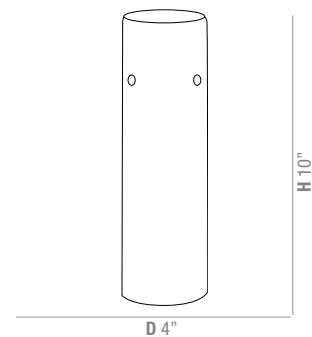

Canopy for R type Rod Suspension
Dimensions D 5.25" H 1.4"

Canopy for C type Cord Suspension
Dimensions D 5.25" H 1.4"