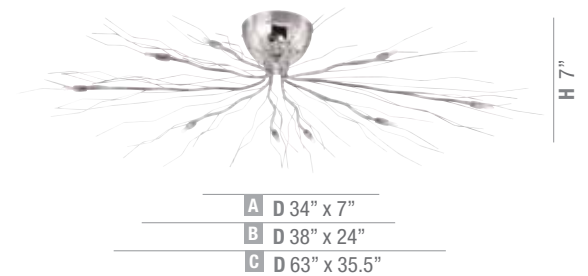

Sol Tree Branch Semi-Flush

Finish:	Optional LED G-4 Lamps available model G4LEDSMD1.5W							
Model	Wattage	Type	Base	Kelvin	Lumen	Included	Dimensions	Canopy
A 55504-CH	10Lt x 10w	Bi-Pin HGN 12v	G4	2900k	1200Lm	Lamps	D 34" H 7"	D 5.5" H 2.75"
B 55505-CH	10Lt x 10w	Bi-Pin HGN 12v	G4	2900k	1200Lm	Lamps	L 38" W 24" H 7"	D 5.5" H 2.75"
C 55506-CH	20Lt x 10w	Bi-Pin HGN 12v	G4	2900k	2400Lm	Lamps	L 63" W 35.5" H 8"	D 7.2" H 3.5"

Certification Ceiling Damp Location **CETL**