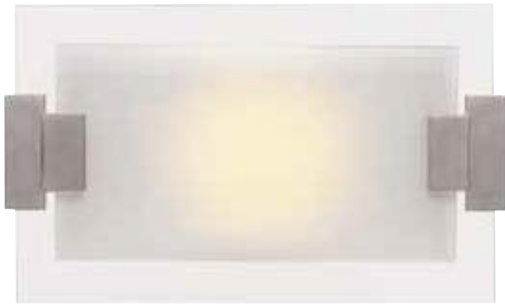

A 62255-BS/FST