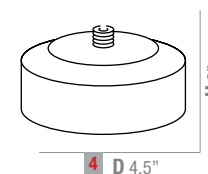

7 2 9 7 7 Iridescent cylinder pendant

Sharp cylindrical design utilizing an iridescent inner coating on a transparent glass, creates a rich and vivid look.

Model	Lamping	Canopy	Finish	Glass	Glass Dimensions
72977	LED	4*	BRZ BS	IRD	D 4" H 11"

Example of LED Pendant Selection

Completed LED SKU

72977	LED	-	4	-	B R Z	/	IRD	72977LED-4-BRZ/IRD

* Canopy selection 4 is by default no alternative canopy choices are available for the LED pendant.

Suspension System and Lamping Specifications

	Wattage	Type	Base	Kelvin	Lumen	Included
LED	1Lt x 4.5w	LED	Module	3000k	370Lm	10ft Cable Clear with BS, Black with BRZ, Lamp

Certification Ceiling Dry CETL