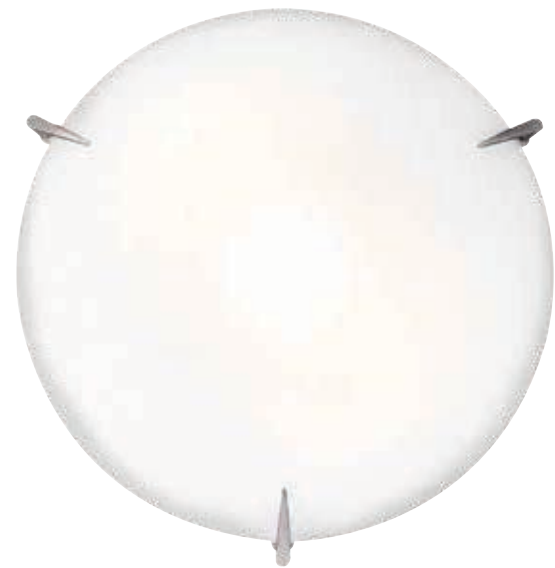

Strata Flush-Mount, Dimmable LED option

Finish BS ORB	Glass OPL	Dimensions D 16" H 5"				
Model	Wattage	Type	Base	Kelvin	Lumen	Included
20652-___/OPL	3Lt x 60w	A-19	E-26			
C20652___OPLN1218BS	2Lt x 18w	Spiral	GU-24	2700k	2500Lm	Lamps
20652LEDD-___/OPL Dimmable	1Lt x 24w	LED	Module	3000k	2790Lm	Lamps
Certification Ceiling Damp CUL						

Xenon Flush-Mount

Finish BS	Glass OPL	Dimensions D 12" H 3.5"				
Model	Wattage	Type	Base	Kelvin	Lumen	Included
20661-BS/OPL	2Lt x 60w	A-19	E-26			
20661GU-BS/OPL	2Lt x 13w	Spiral	GU-24		1800Lm	
C20661BSOPLN1213BS	2Lt x 13w	Spiral	GU-24	2700k	1800Lm	Lamps
20661LED-BS/OPL	1Lt x 13w	LED	Module	3000k	1520Lm	Lamps
Certification Ceiling Damp CUL