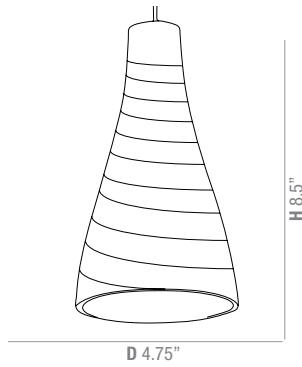

9 3 7 I T Cavo Italian Wire Mini Pendant Glass Shade

Finish	CRY BLC ORO MTL
Dimensions	D 4.75" H 8.5"
Fitter	Requires three prong spider ring
Compatible with the following mini pendant	
909UJ