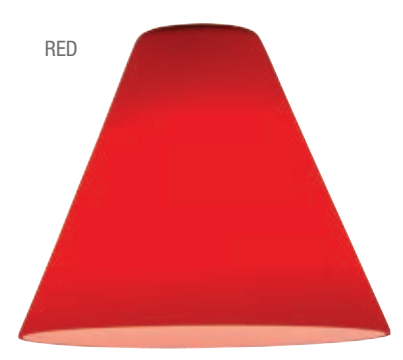

**2 3 1 0 4 Inari Silk Martini Midi
Pendant Glass Shade**

Finish	AMB COB RED WHT
Dimensions	D 7" H 6"