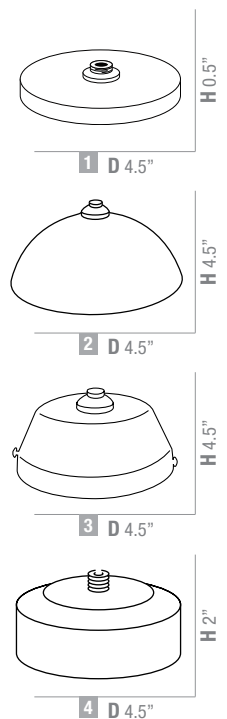

94531 available with multiple canopy options.

1 thru 3.

1 - Flat Canopy

Sleek and low profile, class-2 transformer is housed in the J-Box.

2 - Dome Canopy

Transformer is housed within the canopy.

3 - Sphere Canopy

Transformer is housed within the canopy.

4 - LED Canopy

Driver is housed within the canopy.

0 is selected when a single port canopy is not required.

This selection includes a Uni-Jack plug compatible with most multi-port canopies and track systems. See Pg 271-272.