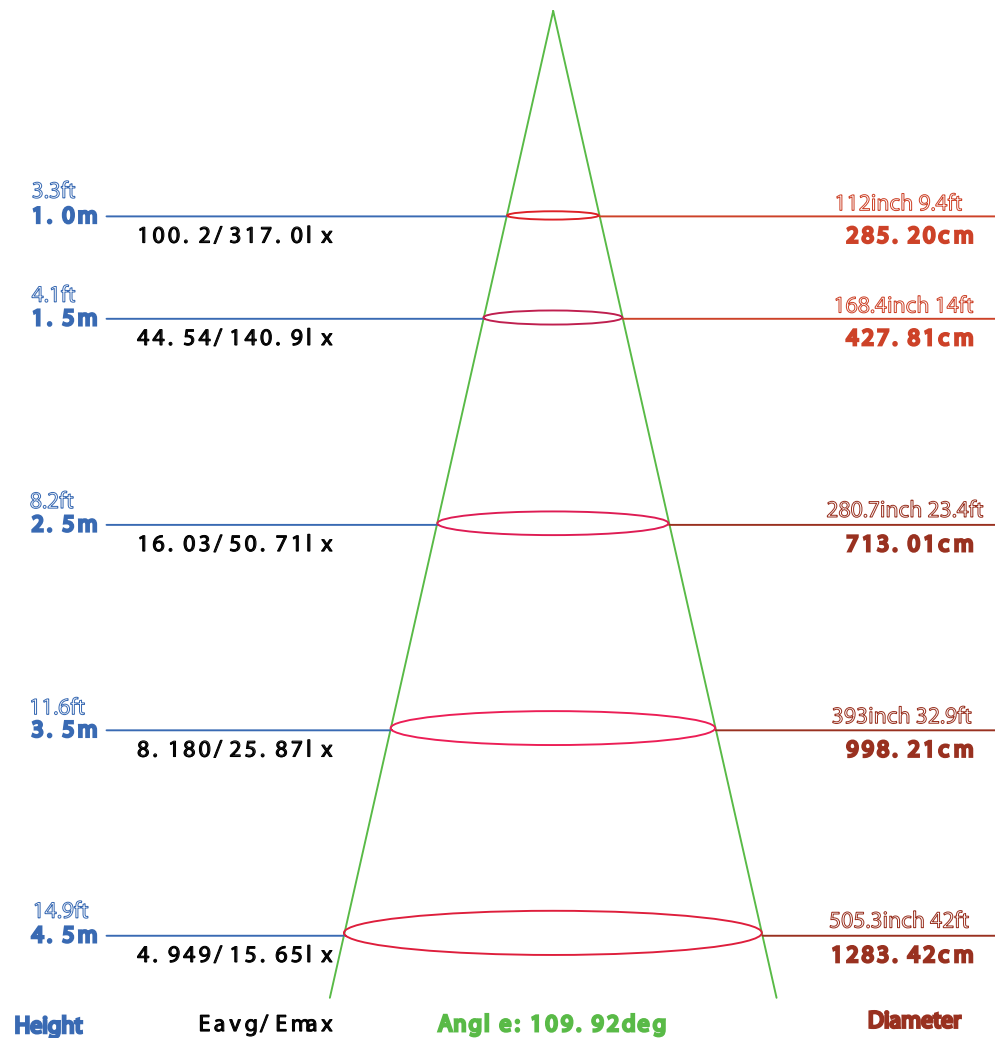

GX-53LED-120v

Wattage: 13w
Lumen Output: 1200Lm
Kelvin: 3000k
CRI: 85
Base: GX-53
Voltage: 120v AC
Life Expectancy: 40000 hours
Dimmable: Yes

Certification Ceiling Dry CETL