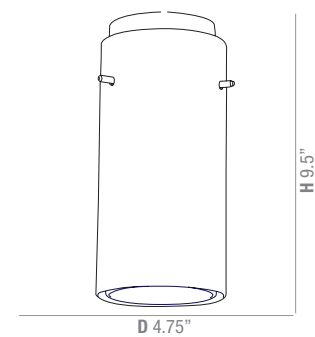

28033 Glass n Glass cylinder pendant

Fresh bold design that enthralls with vivid colors enhanced by a transparent protective outer glass shield.

Model	Lamping	Suspension	Finish	Glass	Dimensions
28033	1 Incandescent	C Cord	BS	CLAM CLOP	D 4.75" H 9.5"
	2 Fluorescent	R Rod	ORB	CLRD	

Example for selecting model choice with lamping, suspension, finish and glass color

Model	Lamp Type	Suspension	Finish	Glass Finish	Completed SKU
28033	1	C	BS	CLAM	28033-1C-BS/CLAM

Suspension System and Lamping Specifications

	Wattage	Type	Base	Kelvin	Lumen	Included
1C	1Lt x 100w	A-19	E-26			12ft Clear Cord with BS Black Cord with ORB
1R	1Lt x 100w	A-19	E-26			Rods 6"16"22", 10ft Cord, Integral Slope Adapter
2C	1Lt x 18w	Spiral	GU-24	2700k	1250Lm	12ft Clear Cord with BS Black Cord with ORB, Lamps
2R	1Lt x 18w	Spiral	GU-24	2700k	1250Lm	Rods 6"16"22", 10ft Cord, Integral Slope Adapter, Lamps

Certification Ceiling Dry CUL