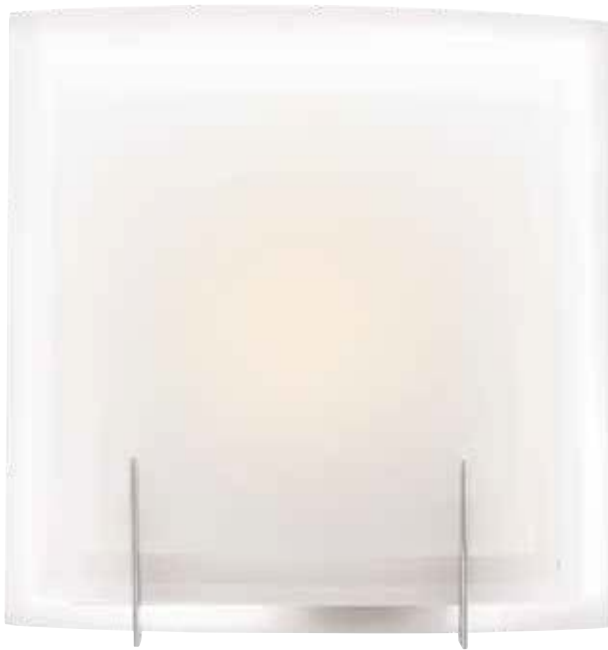

Nitrous Wall and vanity fixture

Finish BS	Glass FST	Dimensions L 12" H 12" Ext 3.5" Canopy: L 9.1" W 10" H 0.88"				
Model	Wattage	Base	Type	Kelvin	Lumen	Included
62215-BS/FST	1Lt x 100w	R7s	J-78	2900k	1650Lm	Lamps
C62215BSFSTEH3126Q	1Lt x 26w	G24q-3	Quad		1710Lm	

Certification Wall Damp Location CETL