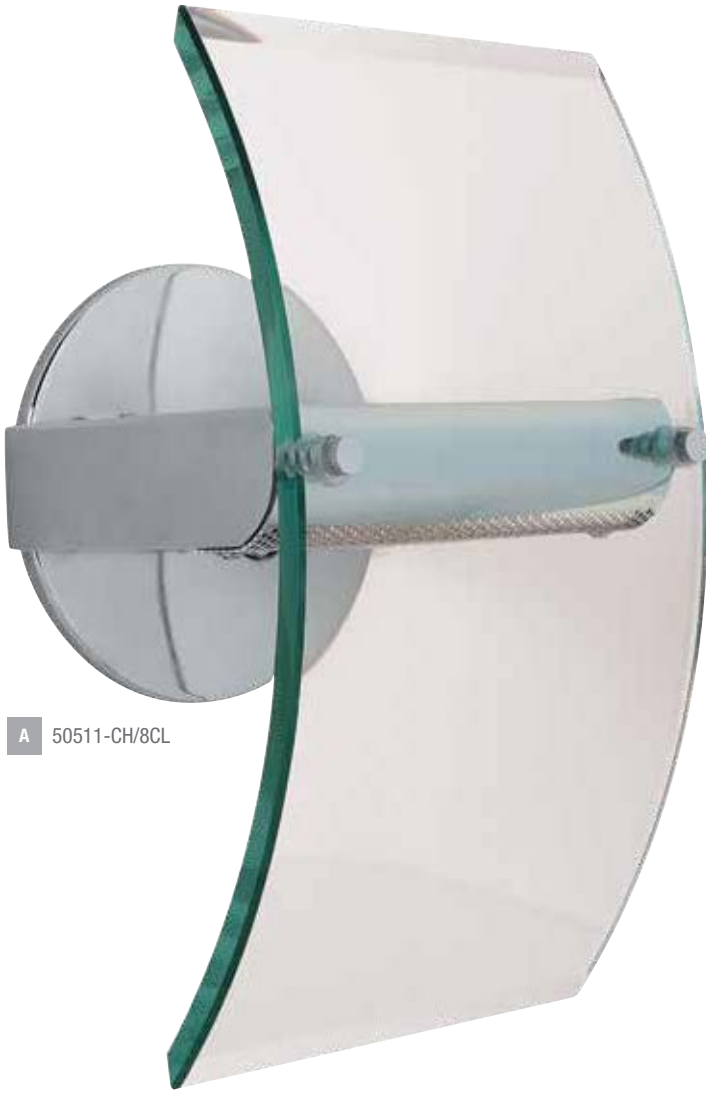

Phoebe

A 50511-CH/8CL