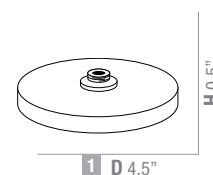

52075UJ RainDrop solid glass orb pendant

Solid glass crystal Orb, with delicately infused bubbles creates a soothing atmosphere

Model	-	Canopy	-	Finish	/	Glass	Glass Dimensions
52075UJ		0		BS		CCL	D 3.5" H 3.5"
		1					
		2					
		3					

Example of Pendant Selection

Completed SKU

5	2	0	7	5	U	J	-	1	-	BS	/	CCL	52075-1-BS/CCL

Suspension System and Lamping Specifications

	Wattage	Type	Base	Kelvin	Lumen	Included
12V	1Lt x 20w	JC	G-4	2900k	300Lm	10ft Co-Axial Cable, Lamp

Certification Ceiling Dry CETL

52075UJ available with multiple canopy options.

1 thru 3.

1 - Flat Canopy

Sleek and low profile, class-2 transformer is housed in the J-Box.

2 - Dome Canopy

Transformer is housed within the canopy.

3 - Sphere Canopy

Transformer is housed within the canopy.

0 is selected when a single port canopy is not required.

This selection includes a Uni-Jack plug compatible with most multi-port canopies and track systems.

See Pg 271-272.