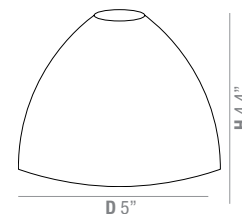

96980 available with multiple canopy options. 1 thru 3.

1 - Flat Canopy

Low profile, class-2 transformer is housed in the J-Box.

2 - Dome Canopy

Transformer is housed within the canopy.

3 - Sphere Canopy

Transformer is housed within the canopy.

5 - Flat LV Canopy

Low profile only for use with 120v LV system.

0 is selected when a single port canopy is not required.

This selection includes a Uni-Jack plug compatible with most multi-port canopies and track systems.

See Pg 271-272.