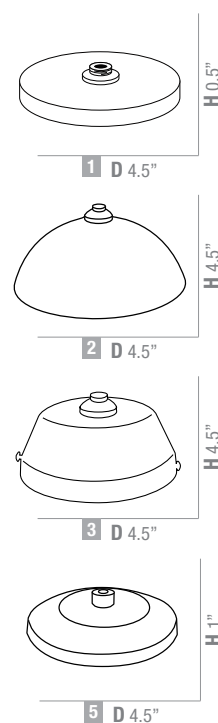

5 - Flat LV Canopy

Low profile only for use with 120v LV system.

0 is selected when a single port canopy is not required.

This selection includes a Uni-Jack plug compatible with most multi-port canopies and track systems.

See Pg 271-272.