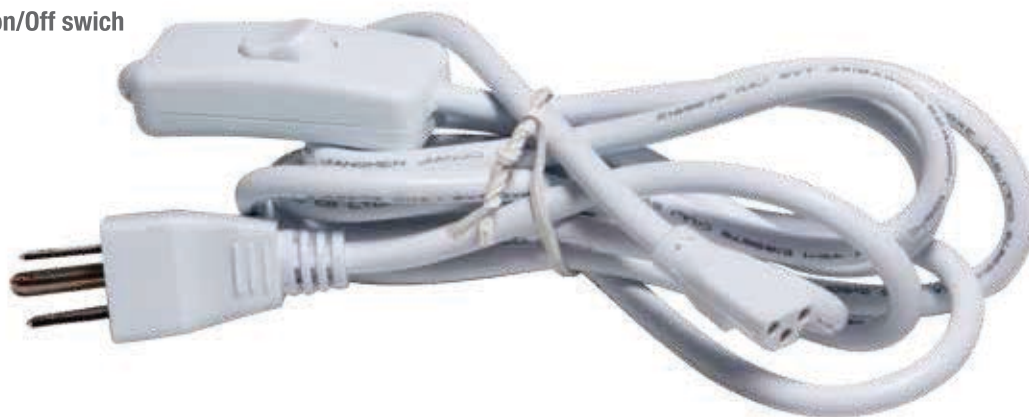

**785PWC-WHT** 3ft Power Cord including Plug

Finish: WH

Dimensions: L 36"

Certification Ceiling Dry CETL

**786PWC-WHT** 6ft Power Cord including Plug

Finish: WH

Dimensions: L 72"

Certification Ceiling Dry CUL