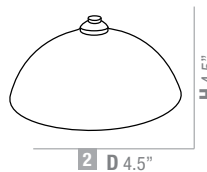

3 - Sphere Canopy

Transformer is housed within the canopy.

0 is selected when a single port canopy is not required.

This selection includes a Uni-Jack plug compatible with most multi-port canopies and track systems. See Pg 271-272.