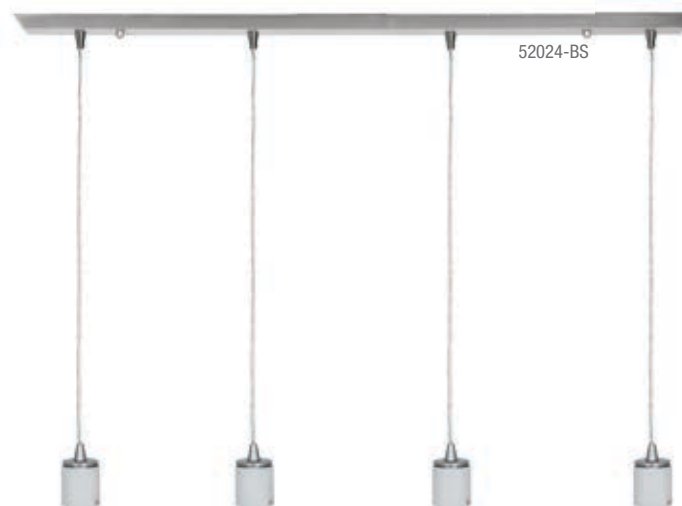

52023 Trinity 3 Light Incandescent Bar Pendant

Finish BS ORB					
Canopy Dimensions: L 28" W 2.75" with floating J-Box cover					
Included 12ft Clear Cord with BS Black Cord with ORB					
Model	Wattage	Type	Base	Kelvin	Lumen
52023-___	3Lt x 60w	A-19	E-26		

Certification Ceiling Dry CUL

52024 Trinity 4 Light Incandescent Bar Pendant

Finish BS ORB					
Canopy Dimensions: L 36" W 2.75" with floating J-Box cover					
Included 12ft Clear Cord with BS Black Cord with ORB					
Model	Wattage	Type	Base	Kelvin	Lumen
52024-___	4Lt x 60w	A-19	E-26		

Certification Ceiling Dry CUL

52026 Quadra 3 Light Fluorescent Bar Pendant

Finish BS ORB					
Canopy Dimensions: L 28" W 2.75" with floating J-Box cover					
Included 12ft Clear Cord with BS Black Cord with ORB, Lamps					
Model	Wattage	Type	Base	Kelvin	Lumen
52026-___	3Lt x 18w	Spiral	GU-24	2700k	3750Lm

Certification Ceiling Dry CUL

52027 Quadra 4 Light Fluorescent Bar Pendant

Finish BS ORB					
Canopy Dimensions: L 36" W 2.75" with floating J-Box cover					
Included 12ft Clear Cord with BS Black Cord with ORB, Lamps					
Model	Wattage	Type	Base	Kelvin	Lumen
52027-___	4Lt x 18w	Spiral	GU-24	2700k	5000Lm

Certification Ceiling Dry CUL