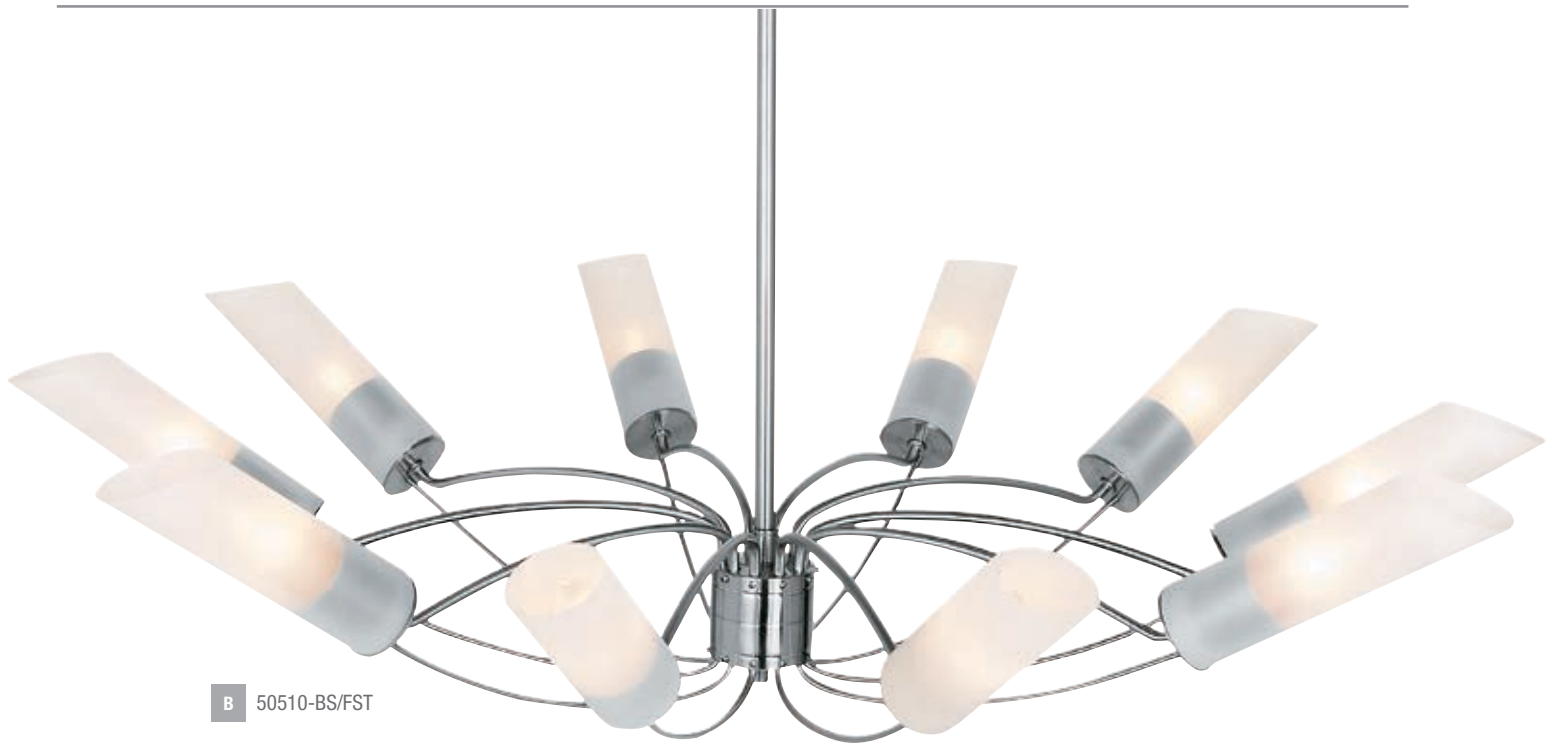

B 50510-BS/FST

Solar Chandelier with tubular frosted glass

	Finish: BS Glass FST	Certification Ceiling Dry Location CETL						
	Model	Wattage	Type	Base	Dimensions	Canopy	Included	Options
A	50509-BS/FST	8Lt x 60w	B-10	E-12	D 33" oah 8 to 46"	D 6" H 1"	Rods 6" 16" 22", 10ft Cord	Rods up to 10ft, Slope Adapter
B	50510-BS/FST	10Lt x 60w	B-10	E-12	D 33" oah 8 to 46"	D 6" H 1"	Rods 6" 16" 22", 10ft Cord	Rods up to 10ft, Slope Adapter