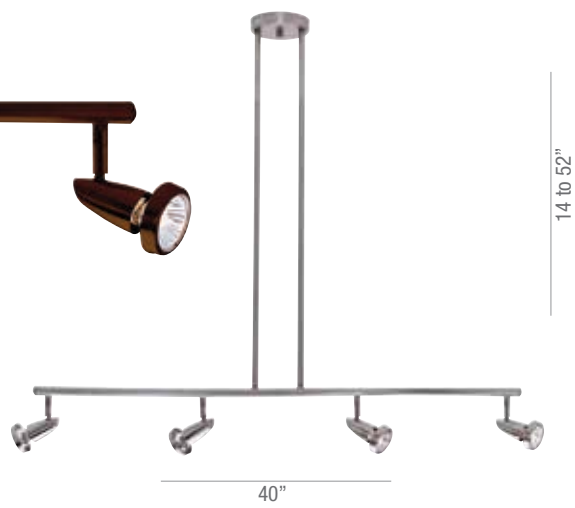

Certification Ceiling Dry Location CETL

Optional Accessories Rods up to 10ft, Slope Adapters

14 to 52"

33"

**Mirage** Semi-flush with articulating arms

<b>Dimensions:</b> L 24.5 + 24.5" W 3" H 5"		<b>Canopy:</b> D 4.25" H 1 "		<b>Included:</b> Lamps		
Model	Finish	Wattage	Type	Base	Kelvin	Lumen
52226-__	BRZ BS	6Lt x 50w	MR-16	GU-10	2700k	2640Lm

Certification Ceiling Dry Location CETL

5"

24.5 + 24.5"

**Mirage** Cluster spot

<b>Dimensions:</b> D 10" H 8"		<b>Canopy:</b> D 10" H 1 "		<b>Included:</b> Lamps		
Model	Finish	Wattage	Type	Base	Kelvin	Lumen
52221-__	BRZ BS	3Lt x 50w	MR-16	GU-10	2700k	1320Lm

Certification Ceiling Dry Location CETL

8"

10"

**Mirage** Semi-flush or pendant

<b>Dimensions:</b> L 40" W 4.7" oah 14 to 52"		<b>Canopy:</b> D 4.25" H 1 "		<b>Included:</b> Rods 6" 16" 22", Lamps		
<b>Model</b>	<b>Finish</b>	<b>Wattage</b>	<b>Type</b>	<b>Base</b>	<b>Kelvin</b>	<b>Lumen</b>
52224-__	BRZ BS	4Lt x 50w	MR-16	GU-10	2700k	1760Lm

Certification Ceiling Dry Location CETL

Optional Accessories Rods up to 10ft, Slope Adapters

**Mirage** Swivel spot

<b>Dimensions:</b> D 6" H 5.63"		<b>Canopy:</b> D 6" H 1 "		<b>Included:</b> Lamps		
<b>Model</b>	<b>Finish</b>	<b>Wattage</b>	<b>Type</b>	<b>Base</b>	<b>Kelvin</b>	<b>Lumen</b>
52220__	BRZ BS	1Lt x 50w	MR-16	GU-10	2700k	440Lm