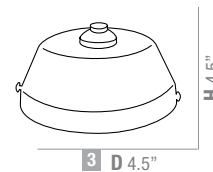

52075UJ RainDrop solid glass orb pendant

Solid glass crystal Orb, with delicately infused bubbles creates a soothing atmosphere

Model	-	Canopy	-	Finish	/	Glass	Glass Dimensions
52075UJ		0		BS		CCL	D 3.5" H 3.5"
		1					
		2					
		3					

Example of Pendant Selection

Completed SKU

5	2	0	7	5	U	J	-	1	-	BS	/	CCL	52075-1-BS/CCL

Suspension System and Lamping Specifications

	Wattage	Type	Base	Kelvin	Lumen	Included
12V	1Lt x 20w	JC	G-4	2900k	300Lm	10ft Co-Axial Cable, Lamp

Certification Ceiling Dry CETL

52075UJ available with multiple canopy options.

1 thru 3.

1 - Flat Canopy

Sleek and low profile, class-2 transformer is housed in the J-Box.

2 - Dome Canopy

Transformer is housed within the canopy.

3 - Sphere Canopy

Transformer is housed within the canopy.

0 is selected when a single port canopy is not required.

This selection includes a Uni-Jack plug compatible with most multi-port canopies and track systems.

See Pg 271-272.