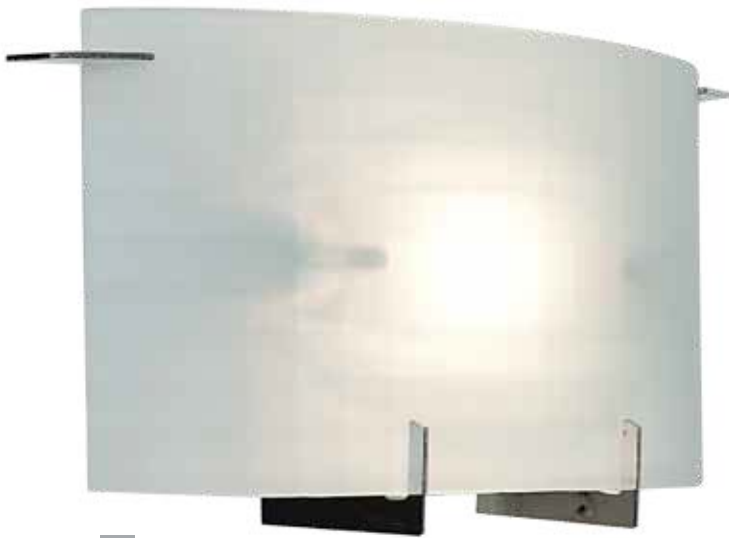

A 62051-BS/CKF