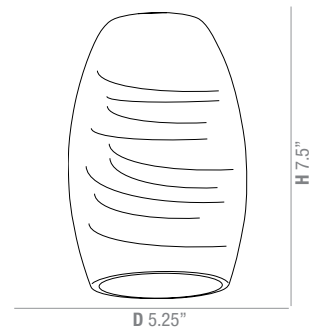

28078 Chianti glass pendant

Elongated dome shape offers a refined diffusion of downward light. Gently illuminated in incandescent or fluorescent lighting.

Model	Lamping	Suspension	Finish	Glass		Dimensions
28078	1 Incandescent	C Cord	BS	PLC	PLS	D 5.25" H 7.5"
	2 Fluorescent	R Rod	ORB			

Example for selecting model choice with lamping, suspension, finish and glass color

Model	Lamp Type	Suspension	Finish	Glass Finish	Completed SKU
28078	1	C	BS	PLC	28078-1C-BS/PLC

Suspension System and Lamping Specifications

	Wattage	Type	Base	Kelvin	Lumen	Included
1C	1Lt x 100w	A-20	E-27			12ft Clear Cord with BS Black Cord with ORB
1R	1Lt x 100w	A-20	E-27			Rods 6"16"22", 10ft Cord, Integral Slope Adapter, Lamps
2C	1Lt x 18w	Spiral	GU-25	2700k	1250Lm	12ft Clear Cord with BS Black Cord with ORB
2R	1Lt x 18w	Spiral	GU-25	2700k	1250Lm	Rods 6"16"22", 10ft Cord, Integral Slope Adapter, Lamps

Certification Ceiling Dry CUL