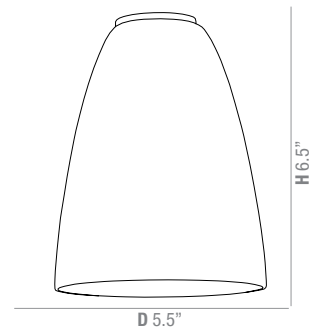

D 5.5"

H 6.5"

Canopy for R type Rod Suspension
Dimensions D 5.25" H 1.4"

Canopy for C type Cord Suspension
Dimensions D 5.25" H 1.4"