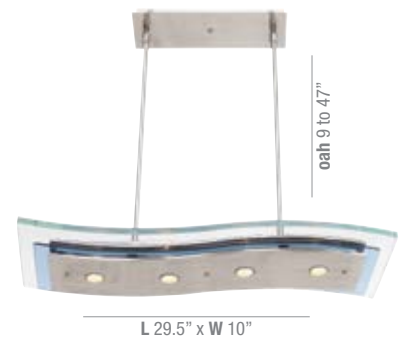

Aquarius Adjustable glass & metal pendant

Finish: BS Glass CLR		Certification Ceiling Damp Location CETL							
Model	Wattage	Type	Base	Kelvin	Lumen	Dimensions	Canopy	Included	Options
C 50107-BS/CLR	4Lt x 60w	G9 Hgn	G9	2900k	3200Lm	L 29.5" W 10" oah 9 to 47"	L 4.4" W 8.25" H 0.75"	Rods 6"16"22", 10ft Cord Slope Adapter, Lamps	Rods up to 10ft