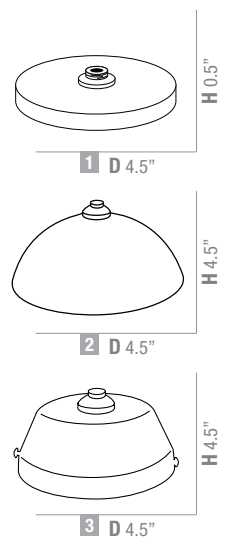

52052UJ Apollo steel pendant

The Apollo steel pendant with special perforations for dramatic side light emissions. A controlled downward beam spread for functional lighting.

Model	Finish	Canopy	Shade Dimensions
52052UJ	BRZ	0	D 3" H 18"
	BS	1	
		2	
		3	

Example of Pendant Selection

Completed SKU

52052UJ	-	BS	-	1	52052UJ-BS-1

Suspension System and Lamping Specifications

	Wattage	Type	Base	Kelvin	Lumen	Included
12V	1Lt x 50w	MR-16	GU-5.3	2900k	514Lm	10ft Co-Axial Cable, Lamp

Certification Ceiling Dry CETL

52052UJ available with multiple canopy options.

1 thru 3.

1 - Flat Canopy

Sleek and low profile, class-2 transformer is housed in the J-Box.

2 - Dome Canopy

Transformer is housed within the canopy.

3 - Sphere Canopy

Transformer is housed within the canopy.

0 is selected when a single port canopy is not required.

This selection includes a Uni-Jack plug compatible with most multi-port canopies and track systems.

See Pg 271-272.