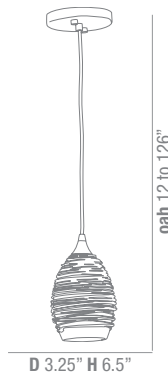

AMB

BLK

BLU

PLM

23733-BS/WHT

Adele Glass pendant

Finish BS Glass AMB BLK BLU PLM WHT

Dimensions D 3.25" H 6.5" oah 12 to 126" Canopy: D 5.25" H .75"

Included 10ft Cord

Model	Wattage	Type	Base	Kelvin	Lumen
23733-BS/_	1Lt x 60w	A-19	E-26		

Certification Ceiling Dry CETL