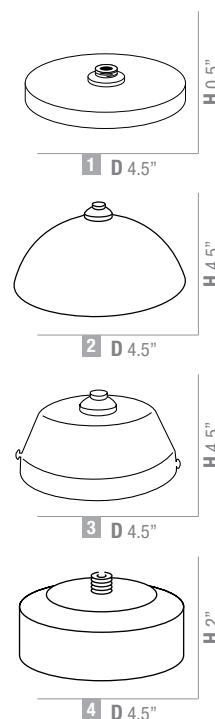

94941 - 12V Fire glass cone pendant

94941 LED

Classic timeless dome glass pendant with a modern hand blown amber marble finish, emulating a natural onyx

Model	Lamping	Canopy	Finish	Glass	Glass Dimensions
94941	12v	0	BRZ	AMM	D 4.5" H 4.9"
	LED	1	BS		
		2			
		3			
		4*			

Example of Low Voltage 12v Pendant Selection

Completed 12v SKU

94941	-	12v	-	1	-	B S	/	AMM	94941-12V-1-BS/AMM

Example of LED Pendant Selection

Completed LED SKU

94941		LED	-	4	-	B S	/	AMM	94941LED-4-BS/AMM

* Canopy selection 4 is by default no alternative canopy choices are available for the LED pendant.

Suspension System and Lamping Specifications

	Wattage	Type	Base	Kelvin	Lumen	Included
12V	1Lt x 35w	JC	GY6.35	2900k	600Lm	10ft Cable Clear with BS, Black with BRZ, Lamp
LED	1Lt x 4.5w	LED	Module	3000k	370Lm	10ft Cable Clear with BS, Black with BRZ, Lamp

Certification Ceiling Dry CETL

94941 available with multiple canopy options.

1 thru 3.

1 - Flat Canopy

Sleek and low profile, class-2 transformer is housed in the J-Box.

2 - Dome Canopy

Transformer is housed within the canopy.

3 - Sphere Canopy

Transformer is housed within the canopy.

4 - LED Canopy

Driver is housed within the canopy.

0 is selected when a single port canopy is not required.

This selection includes a Uni-Jack plug compatible with most multi-port canopies and track systems.

See Pg 271-272.