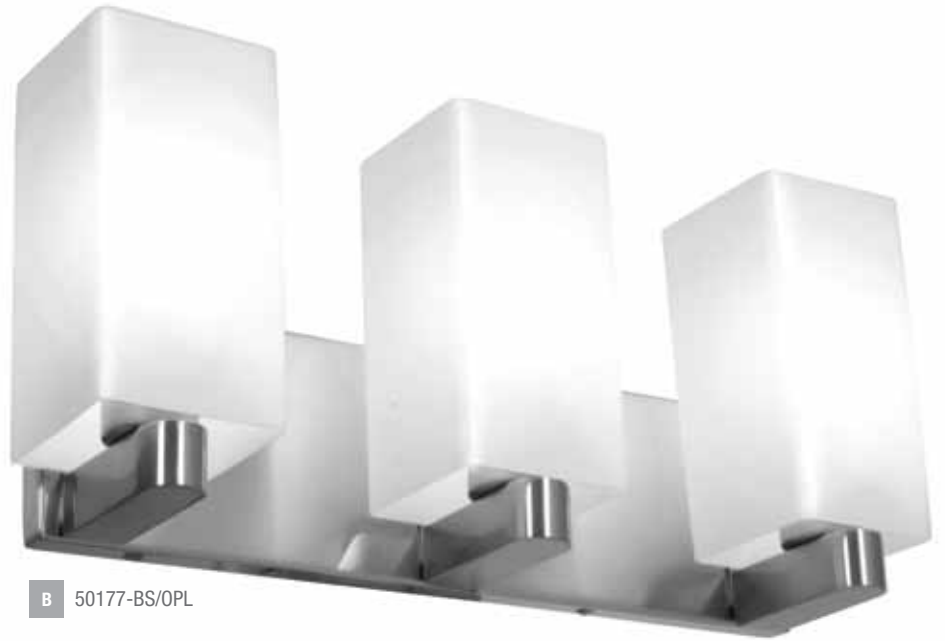

Certification Wall Damp Location CETL 

A 50175-BS/OPL

B 50177-BS/OPL

C 50178-BS/OPL

**Archi** Square glass, wall-vanity collection

Finish BS	Glass OPL	Full size back-plate ideal for off centre junction box placement							
Model	Fixture Dimensions	Back-Plate Dimensions	Wattage	Base	Type	Kelvin	Lumen	Included	
A	50175-BS/OPL	L 4.7" H 8.75" Ext 4.5"	L 5.9" W 4.75" H .75"	1Lt x 60w	E-26	A-19			
	C50175BSOPLN1113B	L 4.7" H 8.75" Ext 4.5"	L 5.9" W 4.75" H .75"	1Lt x 13w	GU-24	Spiral	2700k	900Lm	Lamps
B	50177-BS/OPL	L 18.3" H 8.75" Ext 4.5"	L 16.4" W 4.75" H .9"	3Lt x 60w	E-26	A-19			
	C50177BSOPLN1313B	L 18.3" H 8.75" Ext 4.5"	L 16.4" W 4.75" H .9"	3Lt x 13w	GU-24	Spiral	2700k	2700Lm	Lamps
C	50178-BS/OPL	L 24.4" H 8.75" Ext 4.5"	L 22.5" W 4.75" H .9"	4Lt x 60w	E-26	A-19			
	C50178BSOPLN1413B	L 24.4" H 8.75" Ext 4.5"	L 22.5" W 4.75" H .9"	4Lt x 13w	GU-24	Spiral	2700k	3600Lm	Lamps