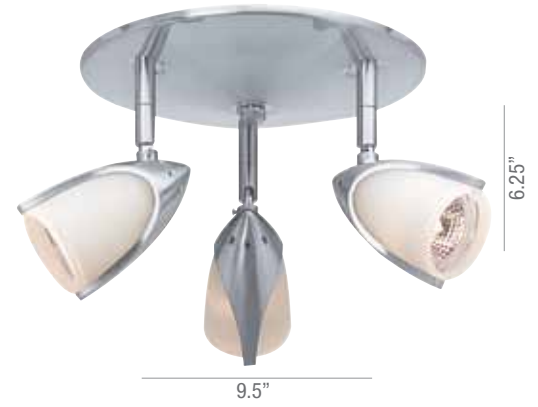

### Comet Adjustable pendant

<b>Dimensions:</b> L 71" oah 31 to 51"		<b>Canopy:</b> D 6.5" H 1.1"		<b>Included:</b> Telescopic Rods, Slope Adapters	
Model	Finish	Glass	Wattage	Type	Base
52033-BS/OPL	BS	OPL	5Lt x 35w	MR-16	GU-10

### Comet Semi flush

<b>Dimensions:</b> L 71" H 13.2"		<b>Canopy:</b> D 6.5" H 1.1"		<b>Included:</b> Slope Adapters	
Model	Finish	Glass	Wattage	Type	Base
52031-BS/OPL	BS	OPL	5Lt x 35w	MR-16	GU-10

Certification Ceiling Dry Location CETL

### Comet Cluster tri-pod spotlight

<b>Dimensions:</b> D 9.5" H 6.25"		<b>Canopy:</b> D 8.5" H 1.1"			
Model	Finish	Glass	Wattage	Type	Base
52029-BS/OPL	BS	OPL	3Lt x 35w	MR-16	GU-10

Certification Ceiling Dry Location CETL