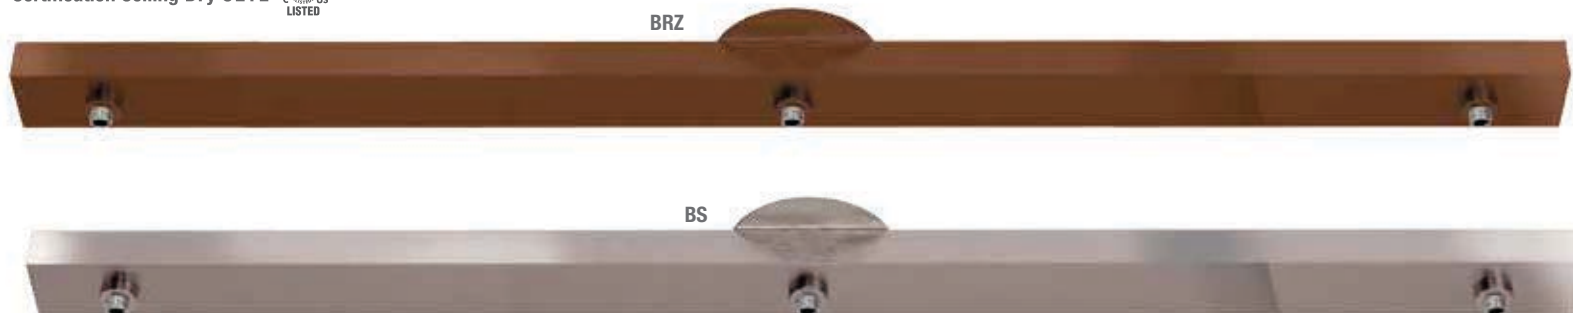

87122UJ Three Port Bar Pendant

Transformer incorporated within the canopy

Finish Available: BRZ BS

Dimensions: L 36" W 1.5"

Minimum Wattage: 50w Low voltage Halogen Lamps only

Dimmable: Yes

Compatible Pendants see Pg 268 -269

Certification Ceiling Dry CETL