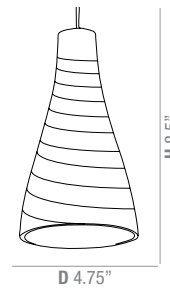

23218UJ Italian wire glass pendant

Classic Italian mouth blown glass with a modern twist. Streams of glass piping provide an alluring drape of light whilst providing a controlled downward beam of light.

Model	- Canopy	- Finish	/ Glass	Glass Dimensions
23218UJ	0	BRZ	BLC	D 4.75" H 8.5"
	1	BS	CRY	
	2		MTL	
	3		ORO	

Example of Pendant Selection

Example of Pendant Selection						Completed SKU	
23218UJ	-	1	-	BS	/	ORO	23218UJ-1-BS/ORO

Suspension System and Lamping Specifications

	Wattage	Type	Base	Kelvin	Lumen	Included
12V	1Lt x 35w	JC	GY6.35	2900k	600Lm	10ft Cable Clear with BS, Black with BRZ, Lamp

Certification Ceiling Dry CETL

23218UJ available with multiple canopy options.

1 thru 3.

1 - Flat Canopy

Sleek and low profile, class-2 transformer is housed in the J-Box.

2 - Dome Canopy

Transformer is housed within the canopy.

3 - Sphere Canopy

Transformer is housed within the canopy.

0 is selected when a single port canopy is not required.

This selection includes a Uni-Jack plug compatible with most multi-port canopies and track systems. See Pg 271-272.