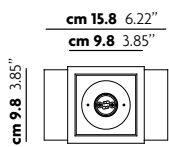

hide

		dim. / con dimmer dim. / with dimmer	portalampane lamp socket	simbolo / watt symbol / watt		marchi mark list	
				halogen		led	
Recessed Small square	INC1	YES / NO	GU10	max 1x40W eco	1x max	0,5 m	CE, ENEC, ES, PG, IP20
Recessed Small round	INC2	YES / NO	GU10	max 1x40W eco	1x max	0,5 m	CE, ENEC, ES, PG, IP20
Recessed Large square	INC3	YES / NO	G53	max 1x60W eco	1x max	0,5 m	CE, ENEC, ES, PG, IP20
Recessed Large round	INC4	YES / NO	G53	max 1x60W eco	1x max	0,5 m	CE, ENEC, ES, PG, IP20

Finiture / Finishes

diffusore / diffuser	no none				
montatura / frame	Metallo Metal	bianco opaco 9010 matt white 9010	nero opaco 9005 matt black 9005	oro verniciato painted gold	argento verniciato painted silver

note / notes Supporta il montaggio di lampadine a risparmio energetico / Retrofit energy saving lamps can be installed

Trasformatore non incluso (**Large square e Large round**) / Driver not included (**Large square and Large round**)

FOR USA AND CANADA	Recessed Small square INC1	Recessed Small round INC2	Recessed Large square INC3	Recessed Large round INC4
lamp socket	GU10	GU10	G53	G53
max wattage	1x max 50W	1x max 50W	1x max 100W	1x max 100W
symbol				
fixture supplied with backplate	NO	NO	NO	NO
mounts to standard 4" j-box	NO	NO	NO	NO
certifications	---	---	---	---
note			---	---