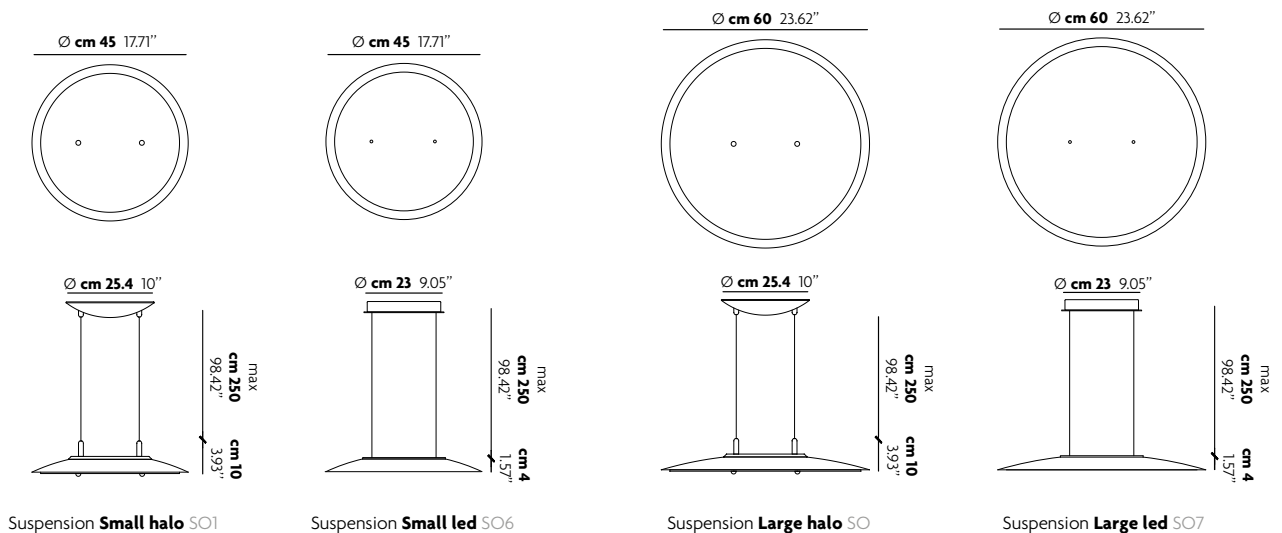

rondò

	dim. / con dimmer dim. / with dimmer	portalampade lamp socket	simbolo / watt symbol / watt	marchi mark list
Suspension Small halo	SO1 YES / NO	R7s	max 1x230W eco	0,5 m CE ENEC PG IP20
Suspension Small led	SO6 YES / YES PWM signal	---	3000K - 2400 lm 25W	0,5 m CE ENEC PG IP20
Suspension Large halo	SO YES / NO	R7s	max 1x230W eco	0,5 m CE ENEC PG IP20
Suspension Large led	SO7 YES / YES PWM signal	---	3000K - 2400 lm 25W	0,5 m CE ENEC PG IP20

Finiture / Finishes

diffusore / diffuser	Vetro Termoformato Thermoformed Glass	cristallo sabbato sandblasted crystal
montatura / frame	Metallo Metal	nickel spazzolato brushed nickel

note / notes Modelli led dotati di telecomando On/Off/Dimmer / Led models are featured with On/Off/Dimmer controller

FOR USA AND CANADA	Suspension Small halo SO1	Suspension Small led SO6	Suspension Large halo SO	Suspension Large led SO7
lamp socket	R7s	---	R7s	---
max wattage	1x max 300W	25W	1x max 300W	25W
symbol		LED		LED
fixture supplied with backplate	NO	NO	NO	NO
mounts to standard 4" j-box	YES	YES	YES	YES
certifications	---	---	---	---
note	---	---	---	---