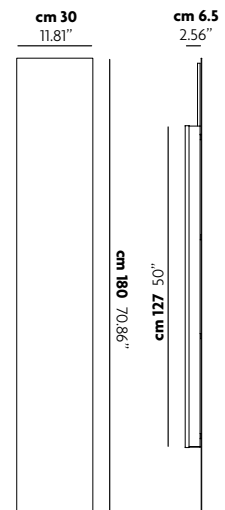

Wall **Large rectangle** AP3