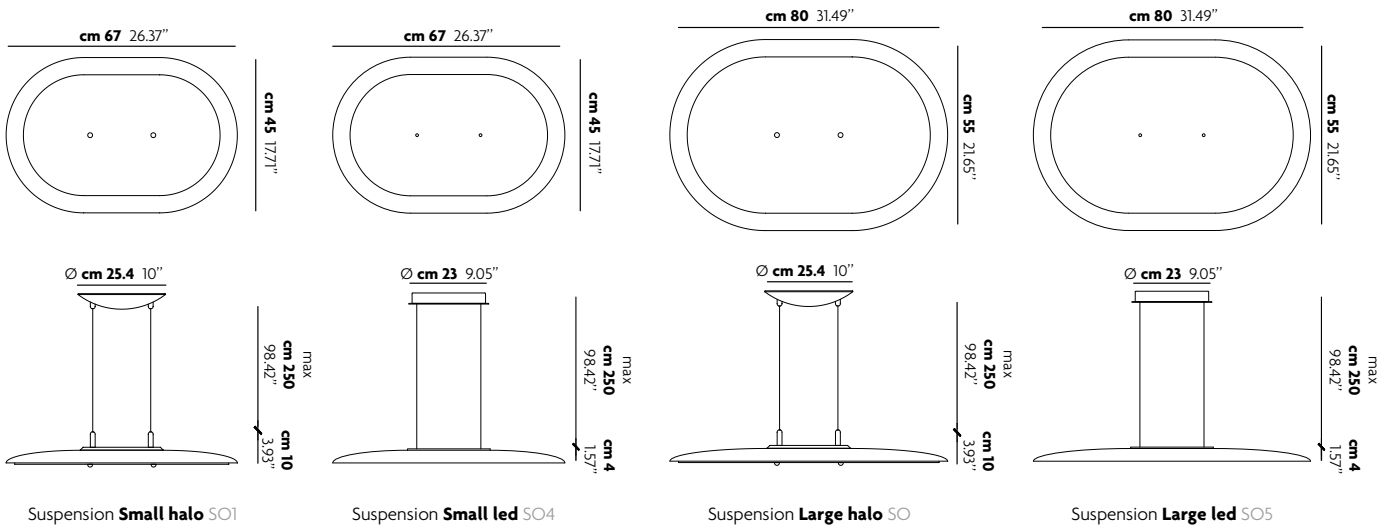

ovì

	dim. / con dimmer dim. / with dimmer	portalampane lamp socket	simbolo / watt symbol / watt	marchi mark list
Suspension Small halo	SO1 YES / NO	R7s	max 1x230W eco	0,5 m CE ENEC PG IP20
Suspension Small led	SO4 YES / YES PWM signal	---	3000K - 2400 lm 25W	0,5 m CE ENEC ES ENEC PG IP20
Suspension Large halo	SO YES / NO	R7s	max 1x230W eco	0,5 m CE ENEC PG IP20
Suspension Large led	SO5 YES / YES PWM signal	---	3000K - 2400 lm 25W	0,5 m CE ENEC ES ENEC PG IP20

Finiture / Finishes

diffusore / diffuser	Vetro Termoformato Thermoformed Glass	cristallo sabbato sandblasted crystal
montatura / frame	Metallo Metal	nickel spazzolato brushed nickel

note / notes Modelli led dotati di telecomando On/Off/Dimmer / Led models are featured with On/Off/Dimmer controller

FOR USA AND CANADA	Suspension Small halo SO1	Suspension Small led SO4	Suspension Large halo SO	Suspension Large led SO5
lamp socket	R7s	---	R7s	---
max wattage	1x max 300W	25W	1x max 300W	25W
symbol		LED		LED
fixture supplied with backplate	NO	NO	NO	NO
mounts to standard 4" j-box	YES	YES	YES	YES
certifications	---	---	---	---
note	---	---	---	---