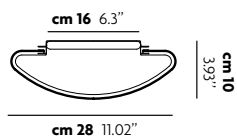

bangle

	dim. / con dimmer dim. / with dimmer	portalampane lamp socket	simbolo / watt symbol / watt	marchi mark list
Wall Large led	AP NO / NO	---	LED 2800K - 800 lm 7W	0,5 m CE ENEC ES PG IP20
Wall Small halo	AP2 YES / NO	R7s	 max 1x120W eco	0,5 m CE ENEC PG IP20
Wall Medium halo	AP1 YES / NO	R7s	 max 1x120W eco	0,5 m CE ENEC PG IP20

Finiture / Finishes

diffusore / diffuser	Vetro Termoformato Thermoformed Glass	Led bianco latte lucido glossy milk white	Halo rosso lucido glossy red	bianco latte lucido glossy milk white	nero lucido glossy black
montatura / frame	Metallo Metal	bianco opaco 9010 matt white 9010	cromo chrome		

note / notes Driver incluso nei modelli Led / Driver included on Led Models

FOR USA AND CANADA	Wall Large led AP	Wall Small halo AP2	Wall Medium halo AP1
lamp socket	---	R7s	R7s
max wattage	7W	1x max 150W	1x max 150W
symbol	LED		
fixture supplied with backplate	YES	YES	YES
mounts to standard 4" j-box	YES	YES	YES
certifications			
note	Only with remote driver 700 mA - 12V	---	---

Wall **Large led** AP