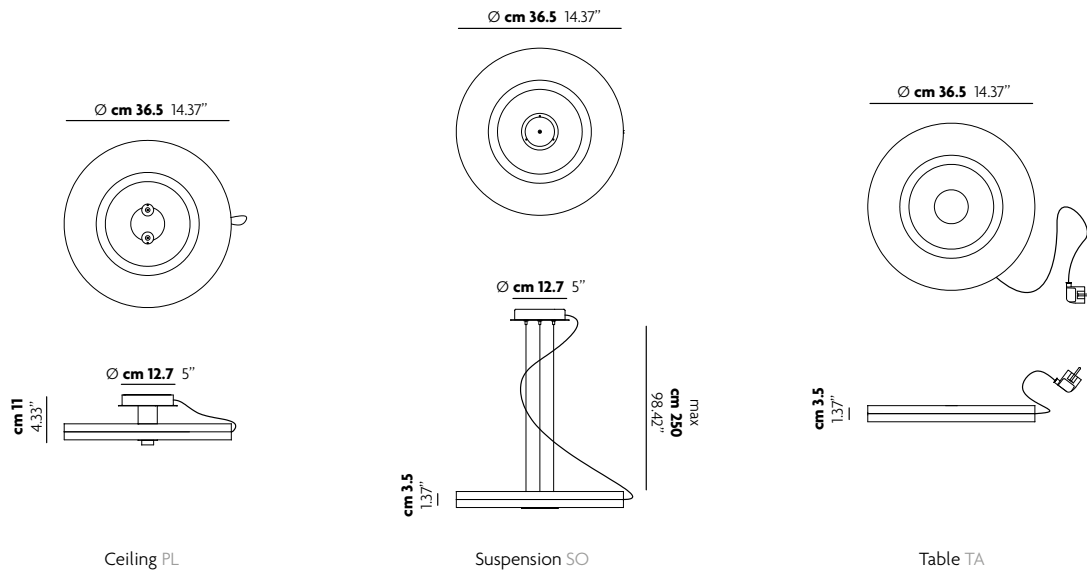

puraluce

	dim. / con dimmer dim. / with dimmer	portalampane lamp socket	simbolo / watt symbol / watt	marchi mark list
Ceiling	PL NO / NO	2GX13	1x22W	0.5 m CE ENEC ES ENEC IP20
Suspension	SO NO / NO	2GX13	1x22W	0.5 m CE ENEC ES ENEC IP20
Table	TA NO / NO	2GX13	1x22W	0.5 m CE ENEC ES ENEC IP20

Finiture / Finishes

	Ceiling Suspension	Table
diffusore / diffuser	Polycarbonato Polycarbonate trasparente transparent	trasparente transparent
montatura / frame	Metallo Metal nickel satinato matt nickel	no none

note / notes

FOR USA AND CANADA	Ceiling PL	Suspension SO	Table TA
lamp socket	2GX13	2GX13	2GX13
max wattage	1x22W	1x22W	1x22W
symbol			
fixture supplied with backplate	NO	NO	NO
mounts to standard 4" j-box	YES	YES	NO
certifications	---	---	---
note	---	---	---