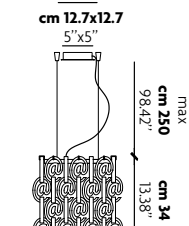

FOR USA AND CANADA	Suspension Medium dome SO1	Suspension Large dome SO
lamp socket	E26	E26
max wattage	3x max 23W	3x max 23W
symbol		
fixture supplied with backplate	NO	NO
mounts to standard 4" j-box	YES	YES
certifications		
note	L max cm 12	L max cm 12

cm 25 9.84"

cm 12.7x12.7

@36

Suspension **Mini** SO3

cm 35 13.78"

cm 16x7 6.3"x2.75"

@80

Suspension **Small** SO2