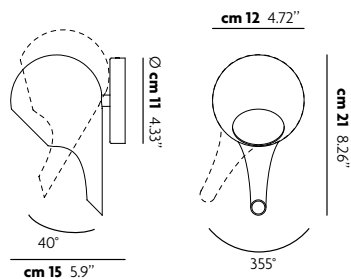

probe

	dim. / con dimmer dim. / with dimmer	portalampane lamp socket	simbolo / watt symbol / watt		marchi mark list	
			halogen		led	
Wall / Ceiling	AP PL YES / NO	GU10	max 1x40W eco	L max cm 6,5	1x max	0,5m CE ENEC ES PG IP20

Finiture / Finishes

diffusore / diffuser	no none	
montatura / frame	Metallo Metal argento verniciato painted silver	bianco opaco 9010 matt white 9010
	bianco opaco 9010 | giallo opaco 1018 matt white 9010 | matt yellow 1018	bianco opaco 9010 | fucsia opaco 4010 matt white 9010 | matt fuchsia 4010
		bianco opaco 9010 | verde acido matt white 9010 | acid green

note / notes Supporta il montaggio di lampadine a risparmio energetico / Retrofit energy saving lamps can be installed

FOR USA AND CANADA	Wall / Ceiling AP-PL
lamp socket	GU10
max wattage	1x max 50W
symbol	
fixture supplied with backplate	YES
mounts to standard 4" j-box	YES
certifications	---
note	

Wall / Ceiling AP-PL