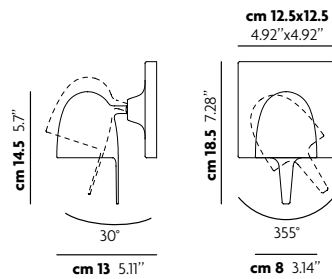

coppa

	dim. / con dimmer dim. / with dimmer	portalampane lamp socket	simbolo / watt symbol / watt		marchi mark list
			halogen	led	
Wall / Ceiling	AP PL YES / NO	GU10	max 1x28W eco	L max cm 5,5 1x max	0.5 m | CE | ENEC | ES | PG | IP20

Finiture / Finishes

diffusore / diffuser	no none				
montatura / frame	Metallo Metal	bianco opaco 9010 matt white 9010	bianco opaco 9010 | argento verniciato matt white 9010 | painted silver	bianco opaco 9010 | oro verniciato matt white 9010 | painted gold	bianco opaco 9010 | rame verniciato matt white 9010 | painted copper
		rosso opaco 3001 matt red 3001	argento verniciato painted silver	oro verniciato painted gold	

note / notes Supporta il montaggio di lampadine a risparmio energetico / Retrofit energy saving lamps can be installed

FOR USA AND CANADA	Wall / Ceiling AP-PL
lamp socket	GU10
max wattage	1x max 35W
symbol	
fixture supplied with backplate	NO
mounts to standard 4" j-box	YES
certifications	---
note