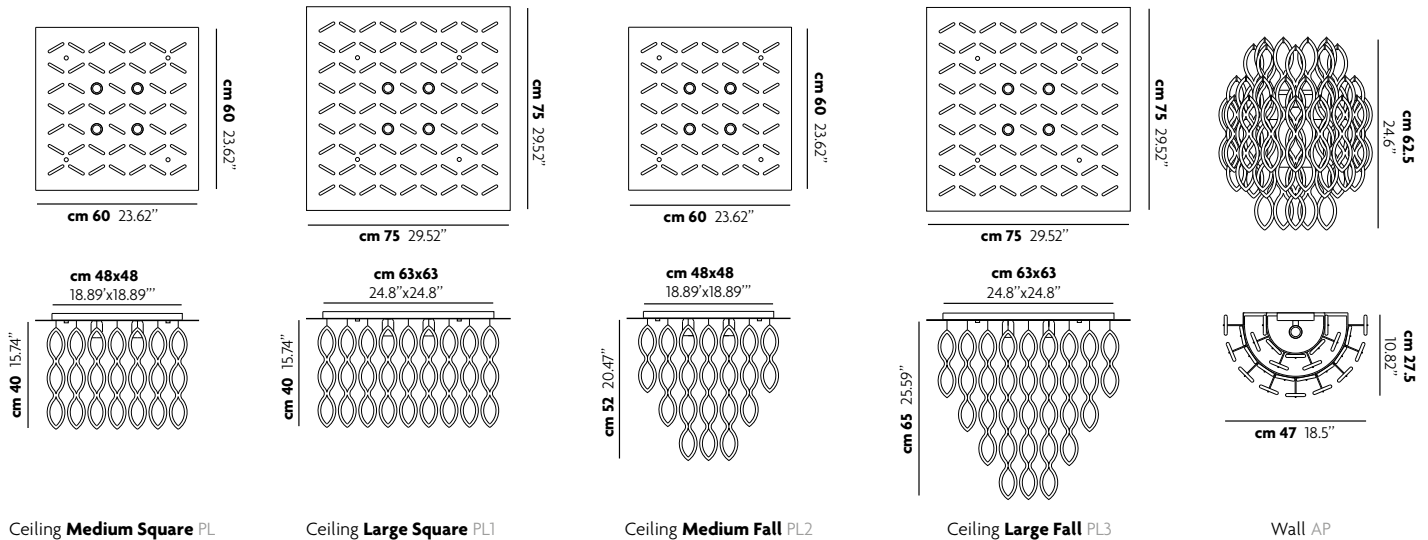

lole

	dim. / con dimmer dim. / with dimmer	portalampane lamp socket	simbolo / watt symbol / watt			marchi mark list
			halogen	fluorescent	led	
Ceiling Medium square PL	YES / NO	E27	max 4x116W eco	max 4x30W	4x max	0,5 m | CE | ENEC | ES | PC | IP20
Ceiling Large square PL1	YES / NO	E27	max 4x116W eco	max 4x30W	4x max	0,5 m | CE | ENEC | ES | PC | IP20
Ceiling Medium fall PL2	YES / NO	E27	max 4x116W eco	max 4x30W	4x max	0,5 m | CE | ENEC | ES | PC | IP20
Ceiling Large fall PL3	YES / NO	E27	max 4x116W eco	max 4x30W	4x max	0,5 m | CE | ENEC | ES | PC | IP20
Wall AP	YES / NO	E27	max 2x116W eco	max 2x30W	2x max	0,5 m | CE | ENEC | ES | PC | IP20

Finiture / Finishes

diffusore / diffuser	Vetro Glass	cristallo crystal	cristallo | rosso crystal | red	cristallo | bianco crystal | white	cristallo | nero crystal | black
montatura / frame	Metallo Metal	cromo chrome			

note / notes Supporta il montaggio di lampadine a risparmio energetico / Retrofit energy saving lamps can be installed

FOR USA AND CANADA	Ceiling Medium square PL	Ceiling Large square PL1	Ceiling Medium fall PL2	Ceiling Large fall PL3	Wall AP
lamp socket	E26	E26	E26	E26	E26
max wattage	4x max 100W	4x max 100W	4x max 100W	4x max 100W	2x max 100W
symbol					
fixture supplied with backplate	NO	NO	NO	NO	YES
mounts to standard 4" j-box	YES	YES	YES	YES	YES
certifications					
note					

Ceiling **Medium Square** PL

Ceiling **Large Square** PL1

Ceiling **Medium Fall** PL2

Ceiling **Large Fall** PL3

Wall AP