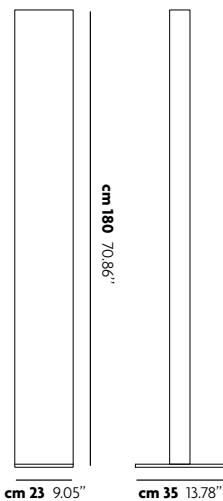

menir

	dim. / con dimmer dim. / with dimmer	portalampane lamp socket	simbolo / watt symbol / watt	marchi mark list
Floor	LT YES / YES	G5 + R7s	2x80W + 1x160W^{max} eco	0.5m³ CE E PC IP20

Finiture / Finishes

diffusore / diffuser	Vetro Glass	cristallo sabbato sandblasted crystal
montatura / frame	Metallo Metal	bianco opaco 9010 matt white 9010

note / notes

FOR USA AND CANADA	Floor LT
lamp socket	G5 + R7s
max wattage	2x80W + 1x max 200W
symbol	
fixture supplied with backplate	NO
mounts to standard 4" j-box	NO
certifications	---
note	---

Floor LT