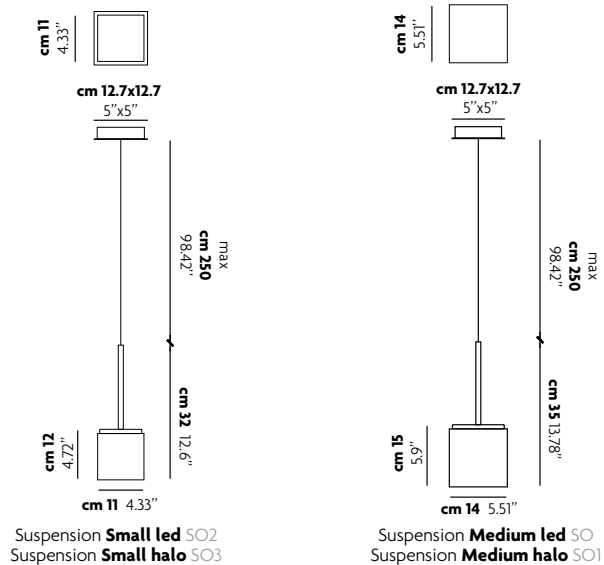

chop

	dim. / con dimmer dim. / with dimmer	portalampade lamp socket	simbolo / watt symbol / watt	marchi mark list
Suspension Small led	SO2 NO / NO	---	LED 3000K - 500 lm	0,5 m | CE | ENEC | ES | PG | IP20
Suspension Small halo	SO3 YES / NO	E14	max 1x46W eco	0,5 m | CE | ENEC | PG | IP20
Suspension Medium led	SO NO / NO	---	LED 3000K - 540 lm	0,5 m | CE | ENEC | ES | PG | IP20
Suspension Medium halo	SO1 YES / NO	E14	max 1x46W eco	0,5 m | CE | ENEC | PG | IP20

Finiture / Finishes

diffusore / diffuser	Vetro Soffiato Blown Glass	bianco latte satinato matt milk white
montatura / frame	Metallo Metal	bianco opaco 9010 matt white 9010

note / notes

FOR USA AND CANADA	Suspension Small led SO2	Suspension Small halo SO3	Suspension Medium led SO	Suspension Medium halo SO1
lamp socket	---	E12	---	E12
max wattage	5.5W	1x max 60W	5.9W	1x max 60W
symbol	LED		LED	
fixture supplied with backplate	NO	NO	NO	NO
mounts to standard 4" j-box	YES	YES	YES	YES
certifications	---		---	
note	---	---	---	---