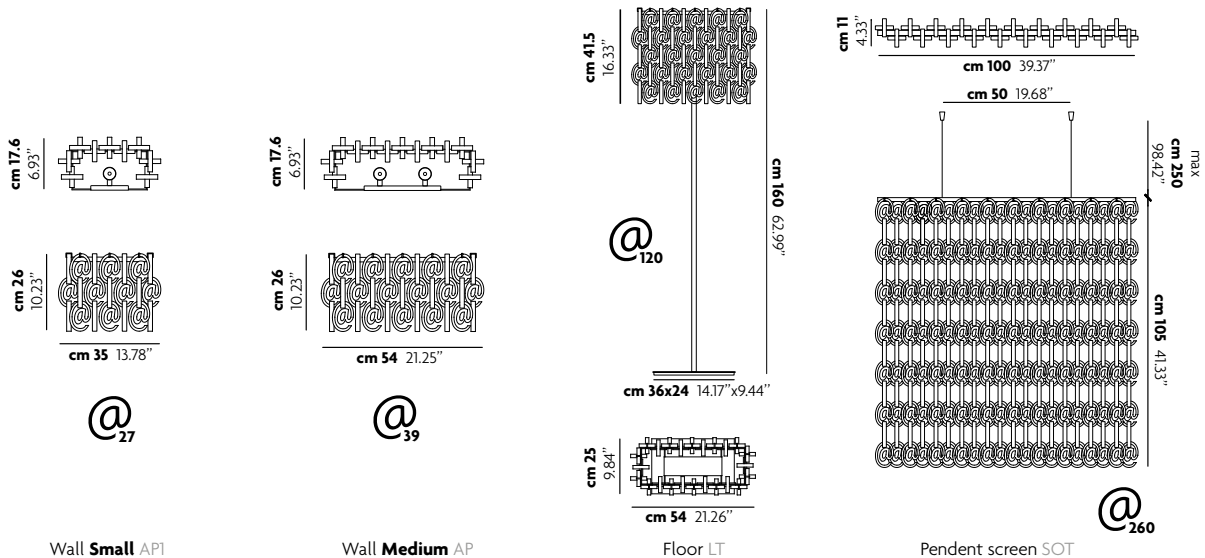

at

	dim. / con dimmer dim. / with dimmer	portalampade lamp socket	simbolo / watt symbol / watt			marchi mark list		
			halogen	fluorescent	led			
Wall Small	AP1	YES / NO	E27	max 1x77W eco	max 1x22W	1x max	0,5 m | CE | | |	IP20
Wall Medium	AP	YES / NO	E27	max 2x77W eco	max 2x22W	2x max	0,5 m | CE | | |	IP20
Floor	LT	YES / YES	E27	max 2x77W eco	max 2x22W	2x max	0,5 m | CE | | |	IP20
Pendent screen	SOT	---	---	---	---	---	CE | |	

Finiture / Finishes

diffusore / diffuser	Metacrilato Methacrylate	trasparente transparent	bianco lucido glossy white	nero lucido glossy black
montatura / frame	Metallo Metal	cromo chrome		

note / notes Supporta il montaggio di lampadine a risparmio energetico / Retrofit energy saving lamps can be installed

FOR USA AND CANADA	Wall Small AP1	Wall Medium AP	Floor LT	Pendent screen SOT
lamp socket	E26	E26	E26	---
max wattage	1x max 75W	2x max 75W	2x max 75W	---
symbol				---
fixture supplied with backplate	NO	NO	NO	---
mounts to standard 4" j-box	YES	YES	NO	---
certifications				---
note				---