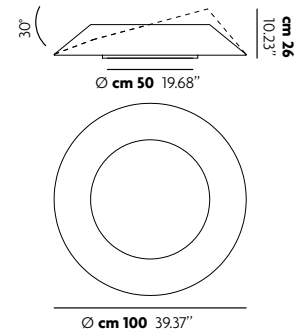

Wall / Ceiling **Large** AP-PL