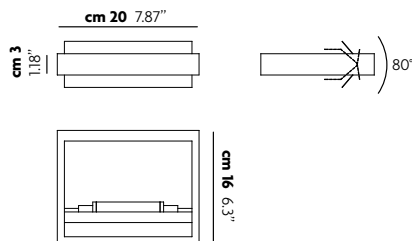

sail

dim. / con dimmer   portalampane   simbolo / watt
dim. / with dimmer   lamp socket   symbol / watt

Wall   AP2   YES / NO   R7s   max 1x120W eco   0,5m²   CE   IP20

Finiture / Finishes

diffusore / diffuser   ☐ no / none

montatura / frame   Metallo / Metal   ☐ cromo / chrome   ☐ nickel satinato / matt nickel

note / notes

FOR USA AND CANADA	Wall AP2
lamp socket	R7s
max wattage	max 1x150W
symbol	
fixture supplied with backplate	YES
mounts to standard 4" j-box	YES
certifications	---
note	---