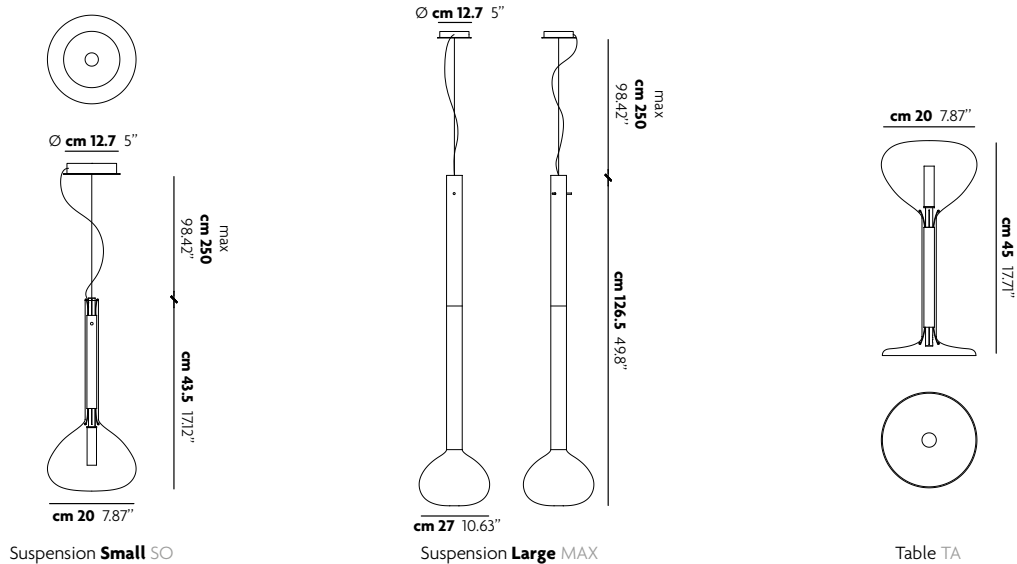

spotty

DESIGN: S.I.D. 2006

LAMPADA DA PARETE
ORIENTABILE A 360°
AD EMISSIONE DI
LUCE DIRETTA.
*360° ADJUSTABLE
WALL MOUNTED
LUMINAIRE FOR
DIRECT LIGHTING.*

THE LIGHTING MAKERS

spotty

	dim. / con dimmer dim. / with dimmer	portalampane lamp socket	simbolo / watt symbol / watt		marchi mark list	
			fluorescent	led		
Wall	AP NO / NO	GX53	 max 1x13W	 H max cm 3,3 1x max	0,5 m CE    IP20	