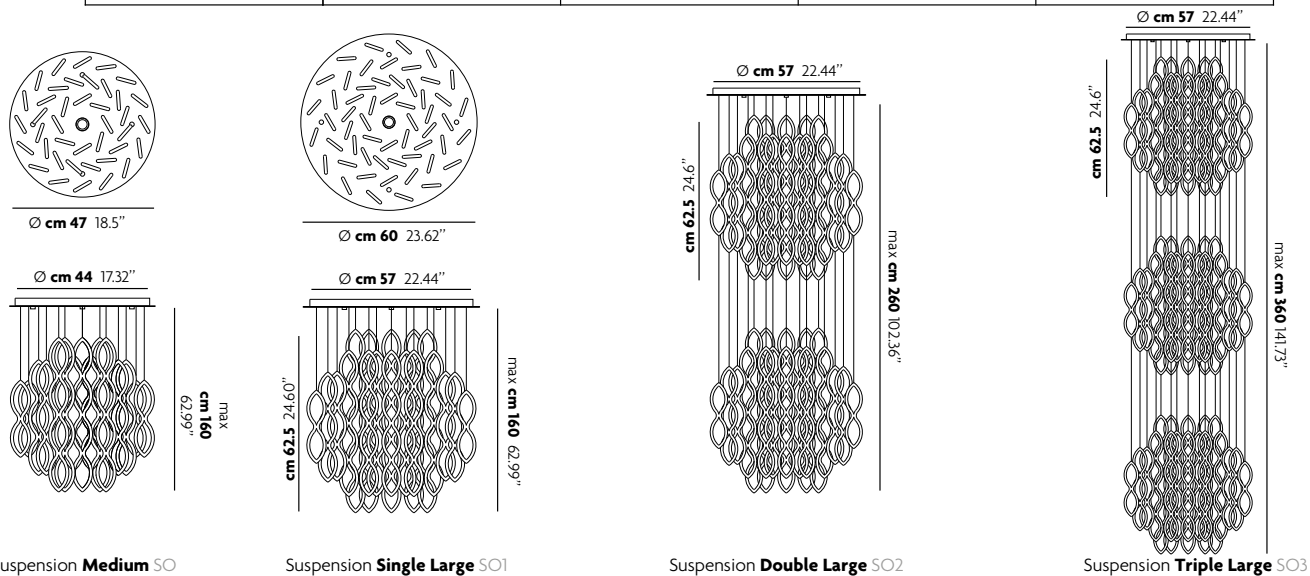

lole

	dim. / con dimmer dim. / with dimmer	portalampane lamp socket	simbolo / watt symbol / watt			marchi mark list	
			halogen	fluorescent	led		
Suspension Medium	SO	YES / NO	E27	max 1x205W eco	max 1x30W	1x max	Ø0.5 m | CE | ENEC | ES | IEC | IP20
Suspension Single large	SO1	YES / NO	E27	max 1x205W eco	max 1x30W	1x max	Ø0.5 m | CE | ENEC | ES | IEC | IP20
Suspension Double large	SO2	YES / NO	E27	max 2x205W eco	max 2x30W	2x max	Ø0.5 m | CE | ENEC | ES | IEC | IP20
Suspension Triple large	SO3	YES / NO	E27	max 3x205W eco	max 3x30W	3x max	Ø0.5 m | CE | ENEC | ES | IEC | IP20

Finiture / Finishes

diffusore / diffuser	Vetro Glass	cristallo crystal	cristallo | rosso crystal | red	cristallo | bianco crystal | white	cristallo | nero crystal | black
montatura / frame	Metallo Metal	cromo chrome			

note / notes Supporta il montaggio di lampadine a risparmio energetico / Retrofit energy saving lamps can be installed

FOR USA AND CANADA	Suspension Medium SO	Suspension Single Large SO1	Suspension Double Large SO2	Suspension Triple Large SO3
lamp socket	E26	E26	E26	E26
max wattage	1x max 100W	1x max 100W	2x max 100W	3x max 100W
symbol				
fixture supplied with backplate	NO	NO	NO	NO
mounts to standard 4" j-box	YES	YES	YES	YES
certifications				
note