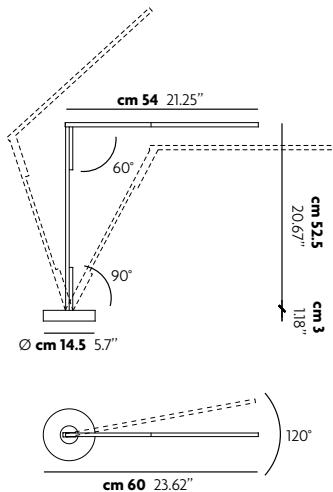

magne- tita

	dim. / con dimmer dim. / with dimmer	portalampane lamp socket	simbolo / watt symbol / watt	marchi mark list
Table	TA1	NO / NO	--- LED 3000K-305m	5W 0,5 m² CE IP20

Finiture / Finishes

diffusore / diffuser	no none			
montatura / frame	Alluminio Aluminium	alluminio spazzolato brushed aluminium		
note / notes				

FOR USA AND CANADA	Table TA1
lamp socket	---
max wattage	5W
symbol	LED
fixture supplied with backplate	NO
mounts to standard 4" j-box	NO
certifications	---
note	---

Table TA1