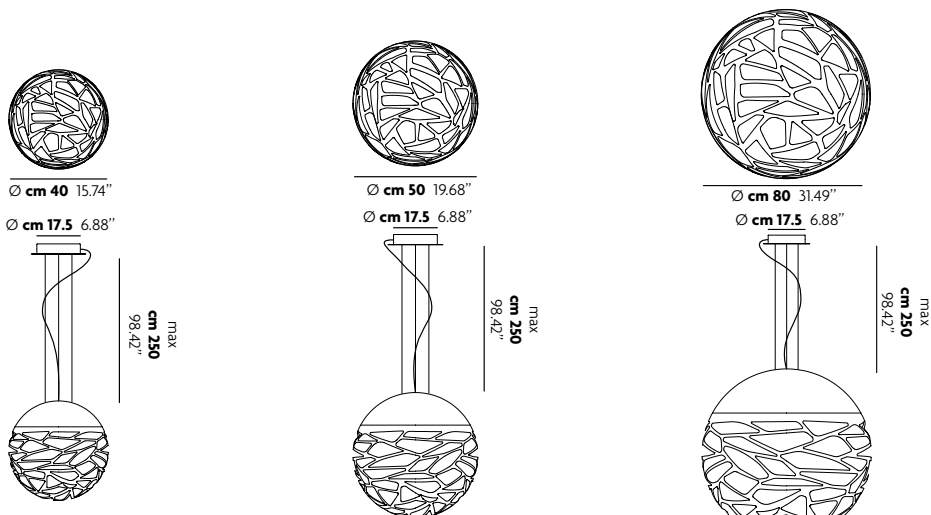

dim. / con dimmer dim. / with dimmer	portalampane lamp socket	simbolo / watt symbol / watt				marchi mark list
			halogen	fluorescent	led		
Suspension Small sphere SO2	YES / NO	E27	max 3x46W eco	L max cm 12 max 3x23W	L max cm 12 3x max	Ø 0,5 m | CE | V | ENEC | PG | IP20	
Suspension Medium sphere SO3	YES / NO	E27	max 3x46W eco	L max cm 12 max 3x23W	L max cm 12 3x max	Ø 0,5 m | CE | V | ENEC | PG | IP20	
Suspension Large sphere SO4	YES / NO	E27	max 4x46W eco	L max cm 12 max 4x23W	4x max	Ø 0,5 m | CE | V | ENEC | PG | IP20	

Finiture / Finishes

diffusore / diffuser	Vetro Glass	bianco latte lucido glossy milk white
montatura / frame	Metallo Metal	bianco opaco 9010 matt white 9010

note / notes Supporta il montaggio di lampadine a risparmio energetico / Retrofit energy saving lamps can be installed

FOR USA AND CANADA	Suspension Small sphere SO2	Suspension Medium sphere SO3	Suspension Large sphere SO4
lamp socket	E26	E26	E26
max wattage	3x max 23W	max 3x23W/3x max 23W	3x max 23W
symbol			
fixture supplied with backplate	NO	NO	NO
mounts to standard 4" j-box	YES	YES	YES
certifications			
note	L max cm 12	L max cm 12	---

Suspension **Small Sphere** SO2

Suspension **Medium Sphere** SO3

Suspension **Large Sphere** SO4