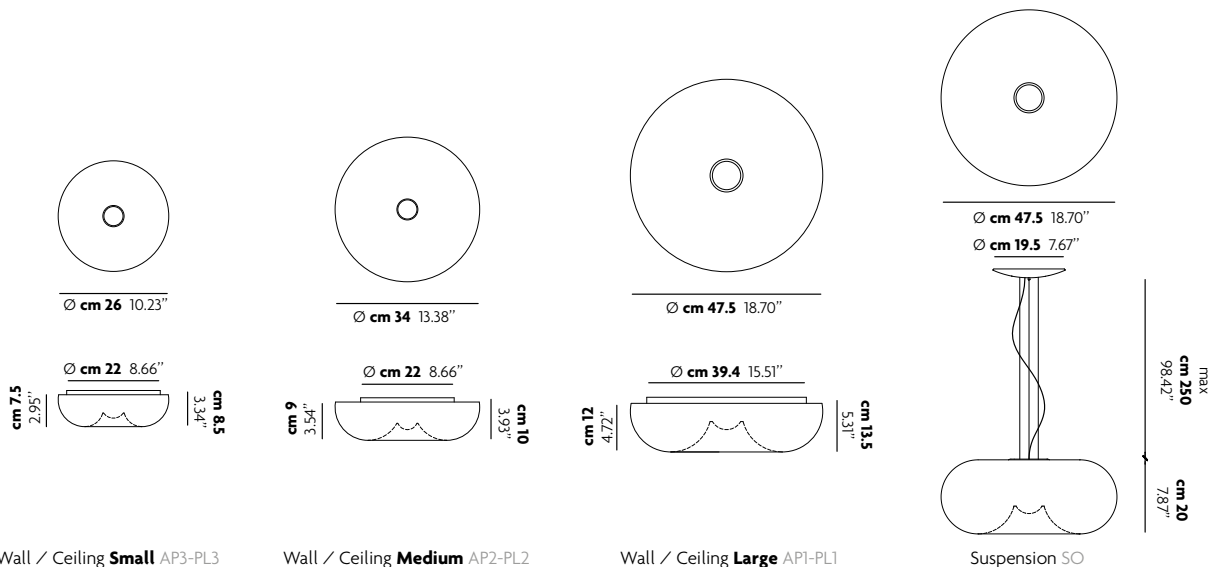

bubble

	dim. / con dimmer dim. / with dimmer	portalampane lamp socket	simbolo / watt symbol / watt	marchi mark list
Wall / Ceiling Small	AP3 PL3 YES / NO	G9	max 3x48W eco	∅0,5m | CE | F | PG | IP20
Wall / Ceiling Medium	AP2 PL2 YES / NO	G9	max 3x48W eco	∅0,5m | CE | F | PG | IP20
Wall / Ceiling Large	AP1 PL1 YES / NO	G9	max 4x33W eco	∅0,5m | CE | F | PG | IP20
Suspension	SO YES / NO	G9	max 3x48W eco	∅0,5m | CE | F | PG | IP20

Finiture / Finishes

diffusore / diffuser	Vetro Soffiato Blown Glass	bianco latte satinato matt milk white
montatura / frame	Metallo Metal	nickel satinato matt nickel

note / notes

FOR USA AND CANADA	Wall / Ceiling Small AP3-PL3	Wall / Ceiling Medium AP2-PL2	Wall / Ceiling Large AP1-PL1	Suspension SO
lamp socket	G9	G9	G9	E12
max wattage	3x max 60W	3x max 60W	4x max 40W	3x max 40W
symbol				
fixture supplied with backplate	NO	NO	NO	YES
mounts to standard 4" j-box	YES	YES	YES	YES
certifications				
note	---	---	---	---

Wall / Ceiling **Small** AP3-PL3

Wall / Ceiling **Medium** AP2-PL2

Wall / Ceiling **Large** AP1-PL1

Suspension **SO**