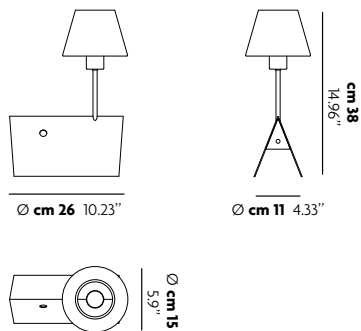

buona- notte

	dim. / con dimmer dim. / with dimmer	portalampane lamp socket	simbolo / watt symbol / watt		marchi mark list	
			halogen	led		
Table	TA	NO / NO	E14	 max 1x46W eco	 1x max	 IP20

Finiture / Finishes

diffusore / diffuser	Vetro Soffiato Blown Glass	bianco latte satinato matt milk white
montatura / frame	Metallo Metal	bianco opaco 9010 matt white 9010

note / notes

FOR USA AND CANADA	Table TA
lamp socket	E14
max wattage	1x max 46W eco
symbol	
fixture supplied with backplate	NO
mounts to standard 4" j-box	NO
certifications	---
note	Supplied with 220v bulb and 110v to 220v converter

Table TA