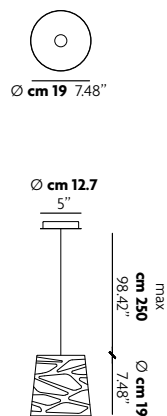

Suspension **Small cone** SO4