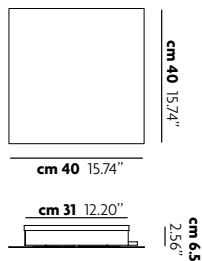

in piano

	dim. / con dimmer dim. / with dimmer	portalampane lamp socket		simbolo / watt symbol / watt		marchi mark list
Wall / Ceiling Medium square	AP2 PL2	NO / NO	G24q-3		4x26W	0.5 m | CE | ENEC | ES | IEC | IP20
Wall / Ceiling Large square	AP1 PL1	NO / NO	GX24q-4		4x42W	0.5 m | CE | ENEC | ES | IEC | IP20
Wall / Ceiling Medium rectangle	AP PL	NO / NO	2G11		2x55W	0.5 m | CE | ENEC | ES | IEC | IP20
Wall Large rectangle	AP3	NO / NO	G5		2x54W	0.5 m | CE | ENEC | ES | IEC | IP20

Finiture / Finishes

diffusore / diffuser	Metallo / Acciaio Inox Metal / Inox Steel	bianco opaco 9010 matt white 9010
montatura / frame	Metallo Metal	bianco opaco 9010 matt white 9010

note / notes

FOR USA AND CANADA	Wall / Ceiling Medium square AP2-PL2	Wall / Ceiling Large square AP1-PL1	Wall / Ceiling Medium rectangle AP-PL	Wall Large rectangle AP3
lamp socket	G24q-3	GX24q-4	2G11	G5
max wattage	4x26W	4x42W	2x55W	2x54W
symbol				
fixture supplied with backplate	NO	NO	NO	NO
mounts to standard 4" j-box	YES	YES	YES	YES
certifications				
note	---	---	---	---

Wall / Ceiling **Medium square** AP2-PL2