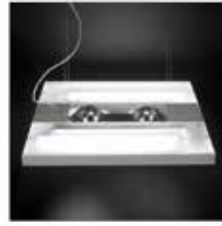

zen

	dim. / con dimmer dim. / with dimmer	portalampane lamp socket	simbolo / watt symbol / watt		marchi mark list
Suspension Rectangular	SO4 YES / NO 1-10V double switch	G5 + G53	+	2x54W + 3x50W eco	0,5 m | CE | ENEC | ES | IEC | PG | IP20
Suspension Square	SO5 YES / NO 1-10V double switch	2G11 + G53	+	2x80W + 2x50W eco	0,5 m | CE | ENEC | ES | IEC | PG | IP20
Suspension Flat	SO6 YES / NO 1-10V double switch	R7s + G53	+	1x120W eco + 2x50W eco	0,5 m | CE | ENEC | ES | IEC | PG | IP20
Suspension Flat led	SO7 NO / NO	--- + G53	+	3000K - 1100 lm + 13.5W + 2x10W	0,5 m | CE | ENEC | ES | IEC | PG | IP20

Finiture / Finishes

diffusore / diffuser	no none

montatura / frame	Metallo Metal	bianco opaco 9010 matt white 9010

note / notes Supporta il montaggio di lampadine AR111 LED min. 10W (**Rect.**, **Square e Flat**) / Retrofit AR111 LED min. 10W lamps can be installed (**Rect.**, **Square and Flat**)

FOR USA AND CANADA	Suspension Rectangular SO4	Suspension Square SO5	Suspension Flat SO6	Suspension Flat led SO7
lamp socket	G5 + G53	R7s + G53	G5 + G53	---
max wattage	2x55W + 3x max 50W	2x55W + 2x max 50W	1x max 150W + 2x max 50W	---
symbol				---
fixture supplied with backplate	NO	NO	NO	---
mounts to standard 4" j-box	YES	YES	YES	---
certifications	---	---	---	---
note	---	---	---	---