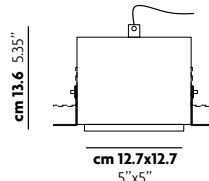

hide

		dim. / con dimmer dim. / with dimmer	portalampane lamp socket	simbolo / watt symbol / watt		marchi mark list	
				halogen		led	
Recessed Small square	INC1	YES / NO	GU10	max 1x40W eco	1x max	0,5 m	CE, ENEC, ES, PG, IP20
Recessed Small round	INC2	YES / NO	GU10	max 1x40W eco	1x max	0,5 m	CE, ENEC, ES, PG, IP20
Recessed Large square	INC3	YES / NO	G53	max 1x60W eco	1x max	0,5 m	CE, ENEC, ES, PG, IP20
Recessed Large round	INC4	YES / NO	G53	max 1x60W eco	1x max	0,5 m	CE, ENEC, ES, PG, IP20

Finiture / Finishes

diffusore / diffuser	no none				
montatura / frame	Metallo Metal	bianco opaco 9010 matt white 9010	nero opaco 9005 matt black 9005	oro verniciato painted gold	argento verniciato painted silver

note / notes Supporta il montaggio di lampadine a risparmio energetico / Retrofit energy saving lamps can be installed

Trasformatore non incluso (**Large square e Large round**) / Driver not included (**Large square and Large round**)

FOR USA AND CANADA	Recessed Small square INC1	Recessed Small round INC2	Recessed Large square INC3	Recessed Large round INC4
lamp socket	GU10	GU10	G53	G53
max wattage	1x max 50W	1x max 50W	1x max 100W	1x max 100W
symbol				
fixture supplied with backplate	NO	NO	NO	NO
mounts to standard 4" j-box	NO	NO	NO	NO
certifications	---	---	---	---
note			---	---