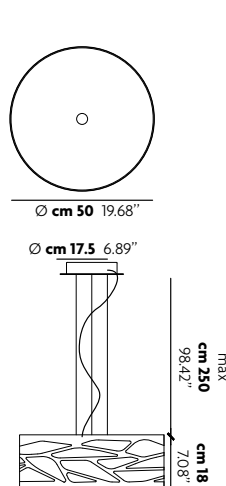

grace

	dim. / con dimmer dim. / with dimmer	portalampane lamp socket	simbolo / watt symbol / watt				marchi mark list	
			halogen		fluorescent		led	
Suspension Medium cylinder SO1	YES / NO	E27	max 3x46W eco	L max cm 12	max 3x23W	L max cm 12	3x max	0,5 m | CE | ENEC | ES | IEC | IP20
Suspension Large cylinder SO	YES / NO	E27	max 3x46W eco	L max cm 12	max 3x30W	L max cm 12	3x max	0,5 m | CE | ENEC | ES | IEC | IP20
Suspension Small cone SO4	YES / NO	E14	max 2x46W eco	L max cm 11	max 2x11W	L max cm 12	2x max	0,5 m | CE | ENEC | ES | IEC | IP20
Suspension Medium cone SO3	YES / NO	E27	max 2x46W eco	L max cm 12	max 2x23W	L max cm 12	2x max	0,5 m | CE | ENEC | ES | IEC | IP20

Finiture / Finishes

diffusore / diffuser	Resina Resin	cococon cococon
montatura / frame	Metallo Metal	bianco opaco 9010 matt white 9010

note / notes Supporta il montaggio di lampadine a risparmio energetico / Retrofit energy saving lamps can be installed

FOR USA AND CANADA	Suspension Medium cylinder SO1	Suspension Large cylinder SO	Suspension Small cone SO4	Suspension Medium cone SO3
lamp socket	E26	E26	E14	E26
max wattage	3x max 23W	3x max 30W	2x max 11W	2x max 23W
symbol				
fixture supplied with backplate	NO	NO	NO	NO
mounts to standard 4" j-box	YES	YES	YES	YES
certifications	---	---	---	---
note	L max cm 12		L max cm 11	L max cm 12

Suspension **Medium cylinder** SO1