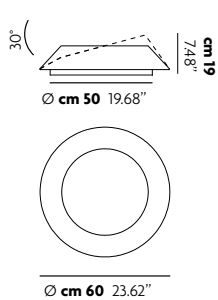

duffle

		dim. / con dimmer dim. / with dimmer	portalampane lamp socket	simbolo / watt symbol / watt				marchi mark list	
				fluorescent		led			
Wall / Ceiling Small	AP2 PL2	NO / NO	E27		max 3x30W		3x max	0.5 m	CE, V, ES, PC, IP20
Wall / Ceiling Medium	AP1 PL1	NO / NO	E27		max 4x30W		4x max	0.5 m	CE, V, ES, PC, IP20
Wall / Ceiling Large	AP PL	NO / NO	E27		max 4x30W		4 x max	0.5 m	CE, V, ES, PC, IP20

Finiture / Finishes

diffusore / diffuser	Tessuto Fabric	bianco white	avorio ivory
montatura / frame	Metallo Metal	bianco opaco 9010 matt white 9010	

note / notes Usare solo lampadine fluorescenti o led / Only fluorescent or led lamps can be used

FOR USA AND CANADA	Wall / Ceiling Small AP-PL	Wall / Ceiling Medium AP1-PL1	Wall / Ceiling Large AP2-PL2
lamp socket	E26	E26	E26
max wattage	3x max 30W	4x max 30W	4x max 30W
symbol			
fixture supplied with backplate	NO	NO	NO
mounts to standard 4" j-box	YES	YES	YES
certifications	---	---	---
note	Only CFL / LED	Only CFL / LED	Only CFL / LED

Wall / Ceiling **Small** AP2-PL2