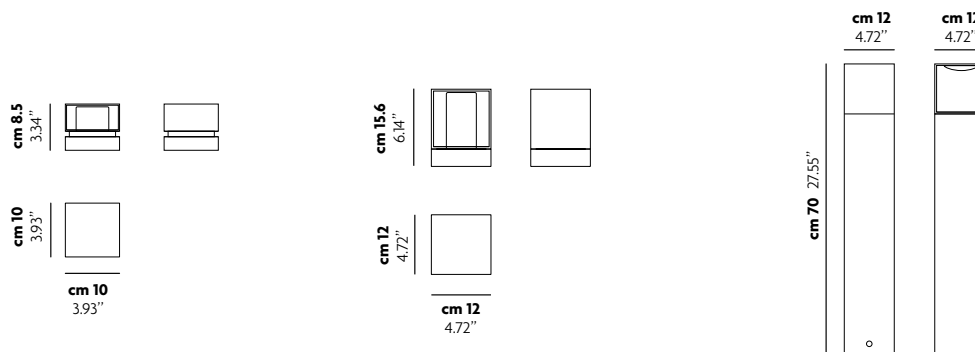

copen- hagen

	dim. / con dimmer dim. / with dimmer	portalampade lamp socket	simbolo / watt symbol / watt		marchi / mark list
			halogen	led	
Wall Small	2 YES / NO	---	---	LED 3000K - 640 lm 8,5W	0,5m CE V PG IP65
Wall Medium	4 NO / NO	---	---	LED 3000K - 640 lm 8,5W	0,5m CE V PG IP65
Bollard	3 YES / NO	GU5.3	max 1x35W eco	L max cm 5 1x max	0,5m CE V PG IP67

Finiture / Finishes

diffusore / diffuser	no none
montatura / frame	Metallo Metal bianco opaco 9010 matt white 9010 nero opaco 9005 matt black 9005 grigio 9006 grey 9006

note / notes Supporta il montaggio di lampadine a risparmio energetico (Bollard) / Retrofit energy saving lamps can be installed (Bollard)

FOR USA AND CANADA	Wall Small 2	Wall Medium 4	Bollard 3
lamp socket	---	---	GU5.3
max wattage	8,5W	8,5W	1x max 50W
symbol	LED	LED	
fixture supplied with backplate	NO	NO	NO
mounts to standard 4" j-box	YES	YES	NO
certifications	---	---	---
note			

Wall **Small** 2

Wall **Medium** 4

Bollard 3