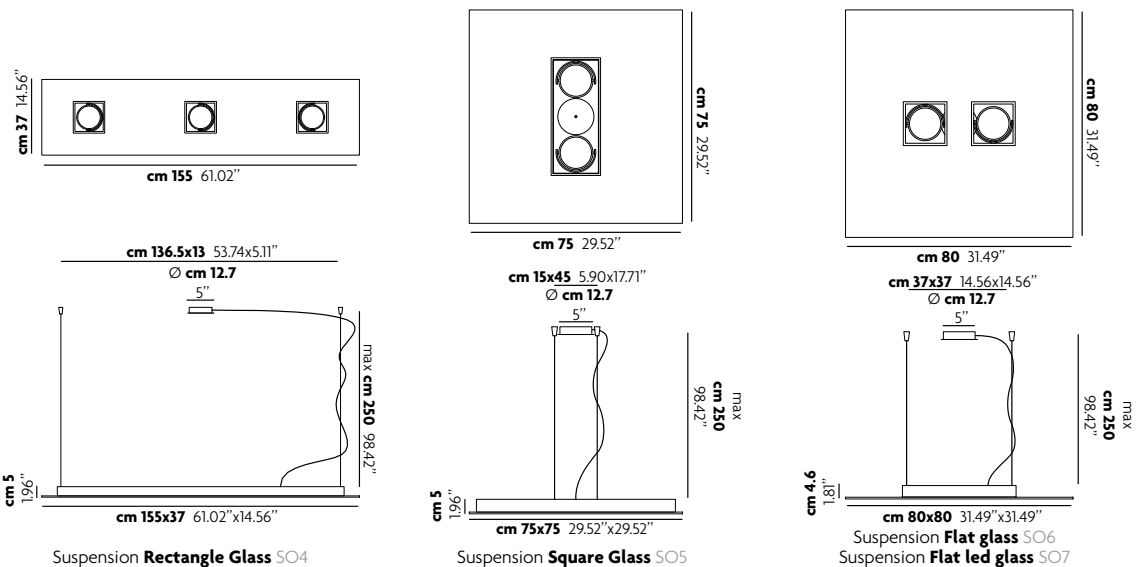

zen v

	dim. / con dimmer dim. / with dimmer	portalampane lamp socket	simbolo / watt symbol / watt	marchi mark list
Suspension Rectangular glass	YES / NO 1-10V double switch	G5 + G53	+ 2x54W + 3x50W eco	0,5 m | CE | V | ENEC | PG | IP20
Suspension Square glass	YES / NO 1-10V double switch	2G11 + G53	+ 2x80W + 2x50W eco	0,5 m | CE | V | ENEC | PG | IP20
Suspension Flat glass	YES / NO 1-10V double switch	R7s + G53	+ 1x120W eco + 2x50W eco	0,5 m | CE | V | ENEC | PG | IP20
Suspension Flat led glass	NO / NO	--- + G53	+ 3000K - 1100 lm + 13.5W + 2x10W	0,5 m | CE | V | ENEC | PG | IP20

Finiture / Finishes

diffusore / diffuser	Vetro Glass	bianco latte lucido glossy milk white	nero lucido glossy black	grigio tortora lucido glossy dove grey
montatura / frame	Metallo Metal	bianco opaco 9010 matt white 9010		

note / notes Supporta il montaggio di lampadine AR111 LED min. 10W (**Rect., Square e Flat**) / Retrofit AR111 LED min. 10W lamps can be installed (**Rect., Square and Flat**)

FOR USA AND CANADA	Suspension Rectangular glass SO4	Suspension Square glass SO5	Suspension Flat glass SO6	Suspension Flat led glass SO7
lamp socket	G5 + G53	R7s + G53	G5 + G53	---
max wattage	2x55W + 3x max 50W	2x55W + 2x max 50W	1x max 150W + 2x max 50W	---
symbol				---
fixture supplied with backplate	NO	NO	NO	---
mounts to standard 4" j-box	YES	YES	YES	---
certifications	---	---	---	---
note	---	---	---	---