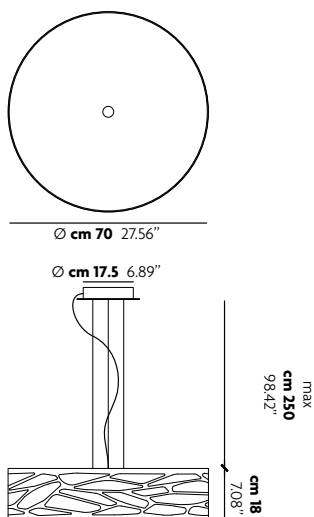

Suspension **Large cylinder** SO