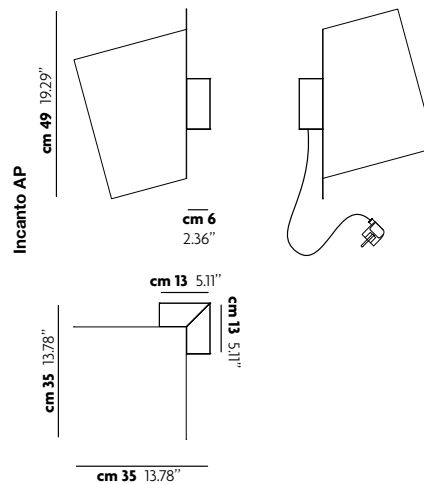

incanto

	dim. / con dimmer dim. / with dimmer	portalampade lamp socket	simbolo / watt symbol / watt	marchi mark list
Wall	AP	NO / NO	G24q-3	4x26W IP20

Finiture / Finishes

diffusore / diffuser	Acciaio Inox Inox Steel	acciaio inox lucido polished inox steel
montatura / frame	Metallo Metal	bianco opaco 9010 matt white 9010

note / notes

FOR USA AND CANADA	Wall AP
lamp socket	G24q-3
max wattage	4x23W
symbol	
fixture supplied with backplate	YES
mounts to standard 4" j-box	YES
certifications	
note	---

Wall AP