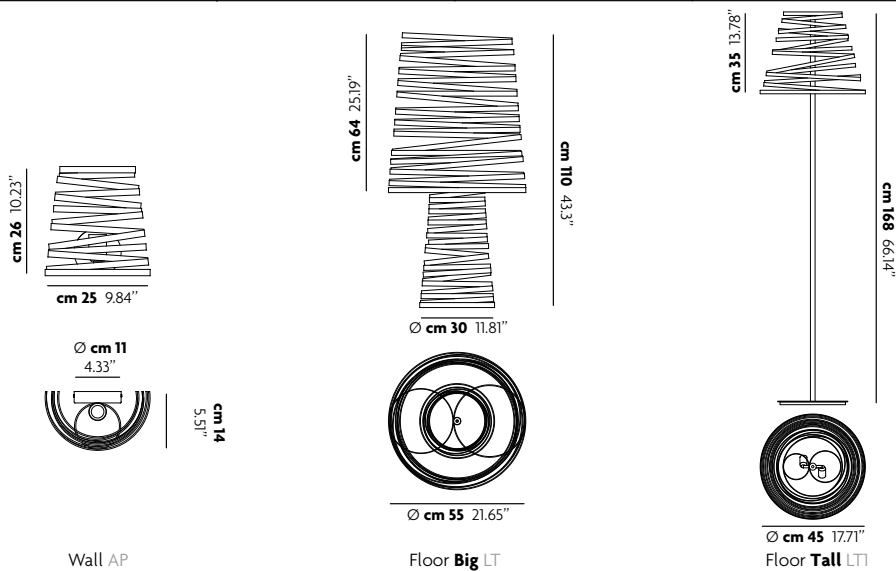

curl my light

	dim. / con dimmer dim. / with dimmer	portalampane lamp socket	simbolo / watt symbol / watt			marchi mark list	
			halogen	fluorescent	led		
Wall	AP	YES / NO	E27	max 1x77W eco	max 1x22W	1x max	0,5 m | CE | ENEC | ES | PG | IP20
Floor Big	LT	NO / NO	E27	max 1x116W eco	max 1x30W	1x max	0,5 m | CE | ENEC | ES | PG | IP20
Floor Tall	LT1	YES / YES	E27	max 2x77W eco	max 2x22W	2x max	0,5 m | CE | ENEC | ES | PG | IP20

Finiture / Finishes

diffusore / diffuser	no none
montatura / frame	Metallo Metal bianco opaco 9010 matt white 9010 nero opaco 9005 matt black 9005

note / notes Supporta il montaggio di lampadine a risparmio energetico / Retrofit energy saving lamps can be installed

FOR USA AND CANADA	Wall AP	Floor Big LT	Floor Tall LT1
lamp socket	E26	E26	E26
max wattage	1x max 75W	1x max 100W	2x max 100W
symbol			
fixture supplied with backplate	NO	NO	NO
mounts to standard 4" j-box	YES	NO	NO
certifications			
note