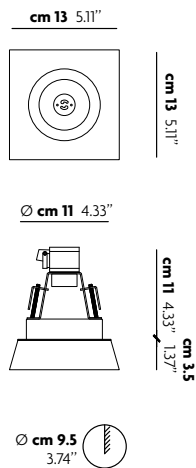

dim. / con dimmer dim. / with dimmer	portalampane lamp socket	simbolo / watt symbol / watt			marchi mark list
			halogen		led	
Recessed Cambio	INC YES / NO	GU10	max 1x40W eco	L max cm 6,5	1x max	0,5 m CE V ES IP20
Recessed Campy	INC YES / NO	GU10	max 1x40W eco	L max cm 6,5	1x max	0,5 m CE V ES IP20
Recessed Twin	INC YES / NO	GU10	max 1x40W eco	L max cm 6,5	1x max	0,5 m CE V ES IP20

Finiture / Finishes

diffusore / diffuser	Cristallo Pressato Pressed crystal	cristallo crystal
montatura / frame	Metallo Metal	cromo chrome

note / notes Supporta il montaggio di lampadine a risparmio energetico / Retrofit energy saving lamps can be installed

FOR USA AND CANADA	Recessed Cambio INC	Recessed Campy INC	Recessed Twin INC
lamp socket	GU5.3	GU5.3	GU5.3
max wattage	1x max 50W	1x max 50W	1x max 50W
symbol			
fixture supplied with backplate	YES	YES	YES
mounts to standard 4" j-box	NO	NO	NO
certifications			
note	Housing included 12V	Housing included 12V	Housing included 12V

Recessed **Cambio** INC