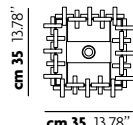

cm 35 13.78"

cm 16x7 6.3"x2.75"