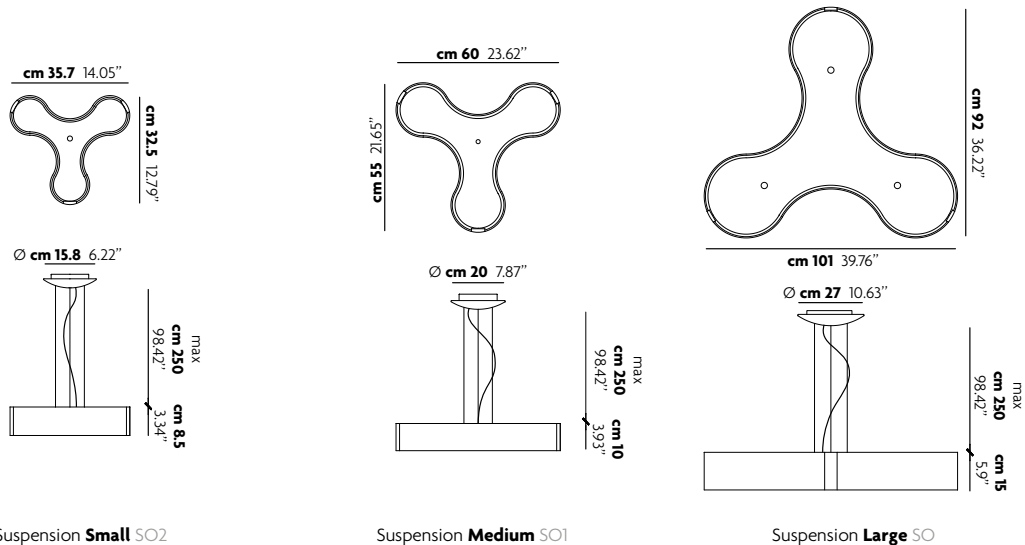

tris

	dim. / con dimmer dim. / with dimmer	portalampane lamp socket	simbolo / watt symbol / watt			marchi mark list		
			halogen	fluorescent	led			
Suspension Small	SO2	YES / NO	G9	max 3x48W eco	---	---	0,5 m | CE | V | PG	IP20
Suspension Medium	SO1	YES / NO	G9	max 6x48W eco	---	---	0,5 m | CE | V | PG	IP20
Suspension Large	SO	YES / NO	E27	max 6x57W eco	max 6x23W	6x max	0,5 m | CE | V | ES | PG	IP20

Finiture / Finishes

diffusore / diffuser	Vetro Glass	Small rosso lucido Medium Large glossy red	bianco latte lucido glossy milk white	nero lucido glossy black	Small cromo lucido Medium polished chrome
montatura / frame	Metallo Metal	cromo chrome			

note / notes

FOR USA AND CANADA	Suspension Small SO2	Suspension Medium SO1	Suspension Large SO
lamp socket	E12	G24q-3	GX24q-3
max wattage	3x max 60W	3x26W	6x26W
symbol			
fixture supplied with backplate	NO	NO	NO
mounts to standard 4" j-box	YES	YES	YES
certifications			
note	---	---	---