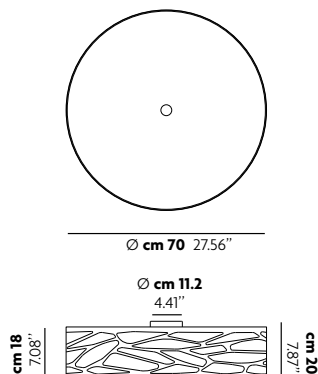

Ceiling **Large cylinder** PL