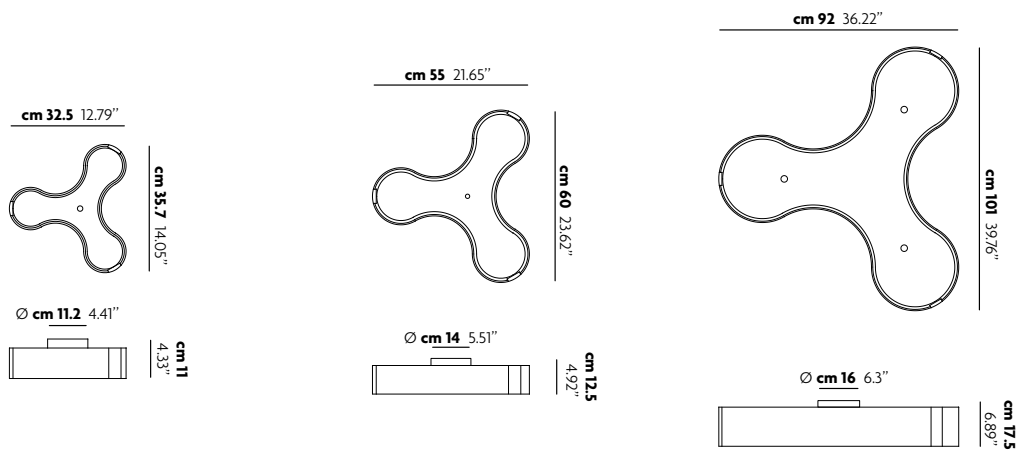

tris

	dim. / con dimmer dim. / with dimmer	portalampane lamp socket	simbolo / watt symbol / watt			marchi mark list		
			halogen	fluorescent	led			
Wall / Ceiling Small	AP2 PL2	YES / NO	G9	max 3x48W eco	---	---	0,5m | CE | ENEC | PG	IP20
Wall / Ceiling Medium	AP1 PL1	YES / NO	G9	max 6x48W eco	---	---	0,5m | CE | ENEC | PG	IP20
Wall / Ceiling Large	AP PL	YES / NO	E27	max 6x57W eco	max 6x23W	6x max	0,5m | CE | ENEC | ENEC | PG	IP20

Finiture / Finishes

diffusore / diffuser	Vetro Glass	Small Medium rosso lucido Large glossy red	bianco latte lucido glossy milk white	nero lucido glossy black	Small Medium cromo lucido polished chrome

montatura / frame	Metallo Metal	cromo chrome

note / notes

FOR USA AND CANADA	Wall / Ceiling Small AP2-PL2	Wall / Ceiling Medium AP1-PL1	Wall / Ceiling Large AP-PL
lamp socket	E12	G24q-3	GX24q-3
max wattage	3x max 60W	3x26W	6x26W
symbol			
fixture supplied with backplate	NO	NO	NO
mounts to standard 4" j-box	YES	YES	YES
certifications			
note	---	---	---

Wall / Ceiling **Small** AP2-PL2

Wall / Ceiling **Medium** AP1-PL1

Wall / Ceiling **Large** AP-PL