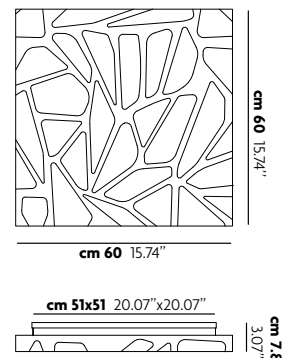

Wall / Ceiling **Large square** AP2-PL2