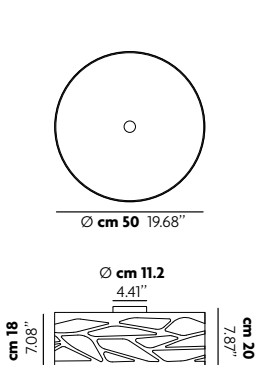

grace

	dim. / con dimmer dim. / with dimmer	portalampane lamp socket	simbolo / watt symbol / watt			marchi mark list		
			halogen	fluorescent	led			
Ceiling Medium cylinder PL1	YES / NO	E27	max 3x46W eco	L max cm 12 max 3x23W	L max cm 12 3x max	Ø 0,5 m	CE, ENEC, ES, IES, PG	IP20
Ceiling Large cylinder PL	YES / NO	E27	max 3x46W eco	L max cm 12 max 3x30W	3x max	Ø 0,5 m	CE, ENEC, ES, IES, PG	IP20
Wall / Ceiling Medium square PL3	NO / NO	E27	---	L max cm 12 max 4x18W	L max cm 12 4x max	Ø 0,5 m	CE, ENEC, ES, IES, PG	IP20
Wall / Ceiling Large square PL2	NO / NO	E27	---	L max cm 12 max 4x23W	L max cm 12 4x max	Ø 0,5 m	CE, ENEC, ES, IES, PG	IP20

Finiture / Finishes

diffusore / diffuser	Resina Resin	cocoon cocoon
montatura / frame	Metallo Metal	bianco opaco 9010 matt white 9010

note / notes Supporta il montaggio di lampadine a risparmio energetico / Retrofit energy saving lamps can be installed

FOR USA AND CANADA	Ceiling Medium cylinder PL1	Ceiling Large cylinder PL	Wall / Ceiling Medium square AP3-PL3	Wall / Ceiling Large square AP2-PL2
lamp socket	E26	E26	E26	E26
max wattage	3x max 23W	3x max 30W	4x max 18W	4x max 23W
symbol				
fixture supplied with backplate	NO	NO	NO	NO
mounts to standard 4" j-box	YES	YES	YES	YES
certifications	---	---	---	---
note	L max cm 12		L max cm 12	L max cm 12

Ceiling **Medium cylinder** PL1