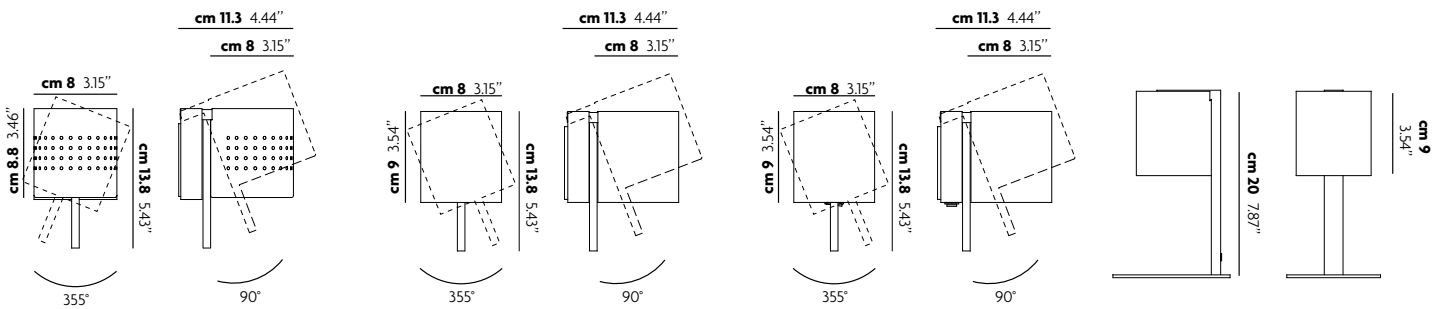

mini- mania

	dim. / con dimmer dim. / with dimmer	portalampane lamp socket	simbolo / watt symbol / watt		marchi mark list		
			halogen	led			
Wall / Ceiling Metal	1	GU10	max 1x40W eco	L max cm 5,5 1x max	0,5m	CE, ENEC, ES, PC	IP20
Wall / Ceiling Glass	2	G9	max 1x48W eco	---	0,5m	CE, ENEC, PC	IP20
Wall / Ceiling Glass switch	2P	G9	max 1x48W eco	---	0,5m	CE, ENEC, PC	IP20
Table Glass	TA	G9	max 1x33W eco	---	0,5m	CE, ENEC, PC	IP20

Finiture / Finishes

		Glass		Metal	
diffusore / diffuser	Vetro Soffiato Blown Glass	bianco latte satinato matt milk white	rosso satinato matt red	no none	
		giallo ambra satinato matt amber light	tabacco lucido glossy tobacco		
montatura / frame	Metallo Metal	cromo chrome	nickel satinato matt nickel	bianco opaco 9010 matt white 9010	cromo chrome nickel satinato matt nickel

note / notes Supporta il montaggio di lampadine a risparmio energetico (**Metal**) / Retrofit energy saving lamps can be installed (**Metal**)

FOR USA AND CANADA	Wall / Ceiling Metal 1	Wall / Ceiling Glass 2	Wall / Ceiling Glass switch 2P	Table TA
lamp socket	GU10	G9	G9	G9
max wattage	1x max 60W	1x max 40W	1x max 40W	1x max 40W
symbol				
fixture supplied with backplate	YES	YES	YES	NO
mounts to standard 4" j-box	YES	YES	YES	NO
certifications				---
note		---	---	---

Wall **Metal** 1

Table **TA**