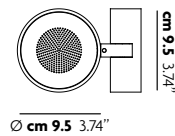

spotty

	dim. / con dimmer dim. / with dimmer	portalampane lamp socket	simbolo / watt symbol / watt		marchi mark list	
			fluorescent	led		
Wall	AP NO / NO	GX53	max 1x13W	H max cm 3,3 1x max	0,5 m | CE | | | | IP20	

Finiture / Finishes

diffusore / diffuser	no none	
montatura / frame	Alluminio Aluminium	alluminio anodizzato anodized aluminium
note / notes		

FOR USA AND CANADA	Wall AP
lamp socket	GX53
max wattage	1x max 7W
symbol	
fixture supplied with backplate	YES
mounts to standard 4" j-box	YES
certifications	---
note	H max cm 3,3