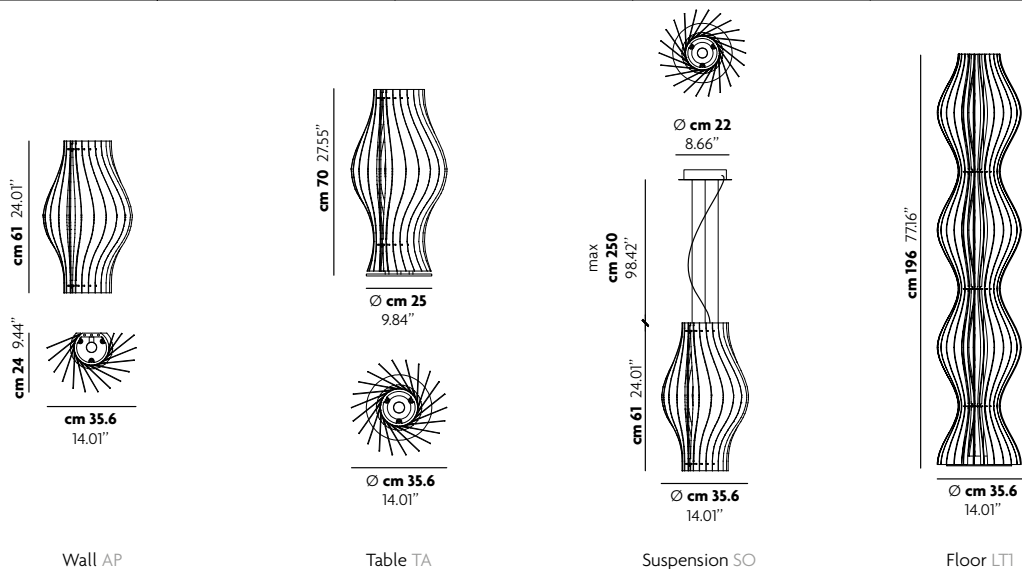

vapor

	dim. / con dimmer dim. / with dimmer	portalampane lamp socket	simbolo / watt symbol / watt			marchi mark list	
			halogen	fluorescent	led		
Wall	AP	E27 + E27	 max 1x77W eco + 1x50W	 max 1x30W + 1x11W	 1x max + 1x max	 0,5 m | CE | ENEC | ES | PG	IP20
Table	TA	E27	 max 2x77W eco	 max 2x30W	 2x max	 0,5 m | CE | ENEC | ES | PG	IP20
Suspension	SO	E27 + E27	 max 1x77W eco + 1x50W	 max 1x30W + 1x11W	 1x max + 1x max	 0,5 m | CE | ENEC | ES | PG	IP20
Floor	LT1	E27 + R7s	 max 6x77W eco + 1x80W eco	 max 6x30W + 1x80W eco	 6x max + 1x80W eco	 0,5 m | CE | ENEC | ES | PG	IP20

Finiture / Finishes

diffusore / diffuser	Plexiglass Bisatinato Satin Plexiglass	bianco opaco matt white	nero opaco matt black
montatura / frame	Metallo Metal	bianco opaco 9010 matt white 9010	nero opaco 9005 matt black 9005

note / notes Supporta il montaggio di lampadine a risparmio energetico / Retrofit energy saving lamps can be installed

FOR USA AND CANADA	Wall AP	Table TA	Suspension SO	Floor LT1
lamp socket	E26 + E26	E26	E26 + E26	E26
max wattage	1x max 70W + 1x max 50W	2x max 70W	1x max 70W + 1x max 50W	6x max 70W
symbol				
fixture supplied with backplate	NO	NO	NO	NO
mounts to standard 4" j-box	YES	NO	YES	NO
certifications	---	---	---	---
note				No R7s lamp

75