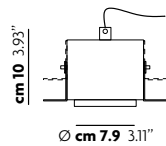

hide

		dim. / con dimmer dim. / with dimmer	portalampane lamp socket	simbolo / watt symbol / watt		marchi mark list	
				halogen		led	
Recessed Small square	INC1	YES / NO	GU10	max 1x40W eco	1x max	0,5 m	CE, ENEC, ES, PG, IP20
Recessed Small round	INC2	YES / NO	GU10	max 1x40W eco	1x max	0,5 m	CE, ENEC, ES, PG, IP20
Recessed Large square	INC3	YES / NO	G53	max 1x60W eco	1x max	0,5 m	CE, ENEC, ES, PG, IP20
Recessed Large round	INC4	YES / NO	G53	max 1x60W eco	1x max	0,5 m	CE, ENEC, ES, PG, IP20

Finiture / Finishes

diffusore / diffuser	no none				
montatura / frame	Metallo Metal	bianco opaco 9010 matt white 9010	nero opaco 9005 matt black 9005	oro verniciato painted gold	argento verniciato painted silver

note / notes Supporta il montaggio di lampadine a risparmio energetico / Retrofit energy saving lamps can be installed

Trasformatore non incluso (**Large square e Large round**) / Driver not included (**Large square and Large round**)

FOR USA AND CANADA	Recessed Small square INC1	Recessed Small round INC2	Recessed Large square INC3	Recessed Large round INC4
lamp socket	GU10	GU10	G53	G53
max wattage	1x max 50W	1x max 50W	1x max 100W	1x max 100W
symbol				
fixture supplied with backplate	NO	NO	NO	NO
mounts to standard 4" j-box	NO	NO	NO	NO
certifications	---	---	---	---
note			---	---