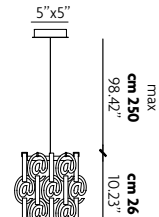

@36

Suspension **Mini** SO3