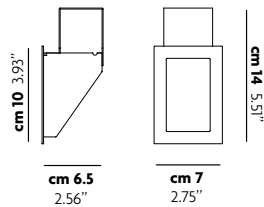

Recessed **Halo** INC1
Recessed **Led** INC2