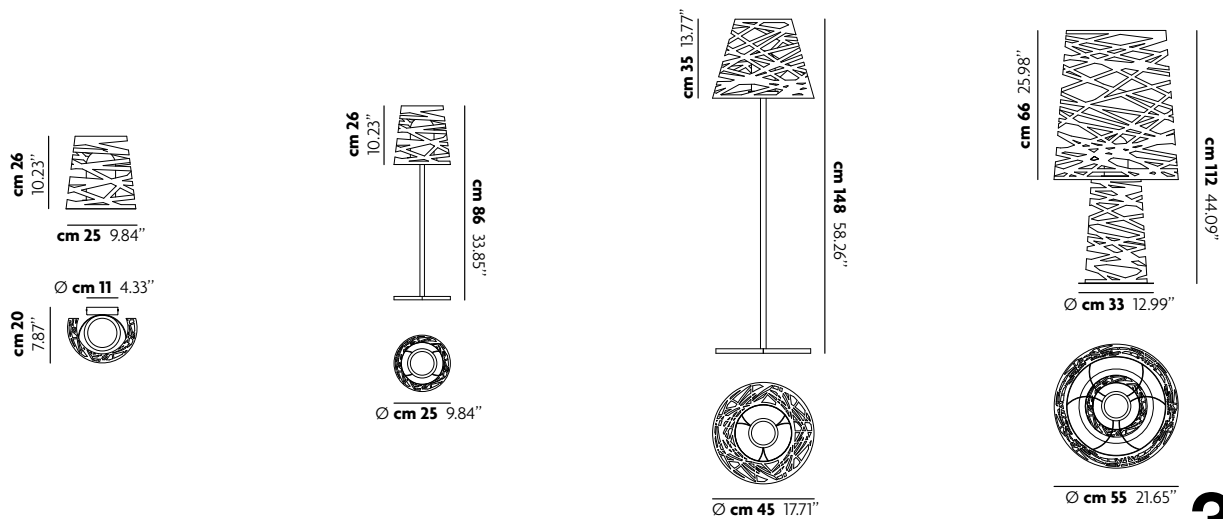

Wall AP

Standing & Picket **Short** LT2

Standing & Picket **Tall** LT1

Standing **Big** LT

371

copenhagen

design: S.I.D. 2012

LAMPADA IN METALLO VERNICIATO DA
PARETE E INTERRATA.
WALL AND INGROUND LAMP.