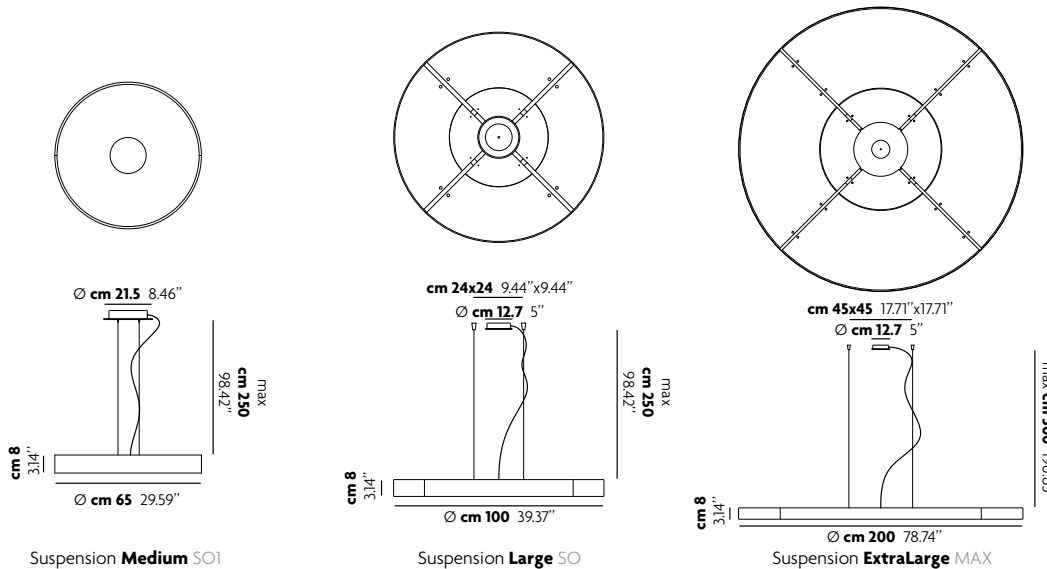

big-mec

	dim. / con dimmer dim. / with dimmer	portalampane lamp socket		simbolo / watt symbol / watt		marchi mark list
Suspension Medium	SO1	NO / NO	2G10		Multi Watt 4x36W or 4x24W or 4x18W	0,5 m | CE | | | IP20
Suspension Large	SO	NO / NO	2G10		Multi Watt 8x36W or 8x24W or 8x18W	0,5 m | CE | | | IP20
Suspension ExtraLarge	MAX	YES / NO DSI	2G11		8x80W	0,5 m | CE | | | IP20

Finiture / Finishes

diffusore / diffuser	Vetro Glass	cristallo sabbiato sandblasted crystal
montatura / frame	Alluminio Aluminium	alluminio spazzolato brushed aluminium

note / notes

FOR USA AND CANADA	Suspension Medium SO1	Suspension Large SO	Suspension ExtraLarge MAX
lamp socket	2G10	2G10	2G11
max wattage	4x36W or 4x24W or 4x18W	8x36W or 8x24W or 8x18W	8x55W
symbol			
fixture supplied with backplate	NO	NO	NO
mounts to standard 4" j-box	YES	YES	YES
certifications			
note	---	---	---