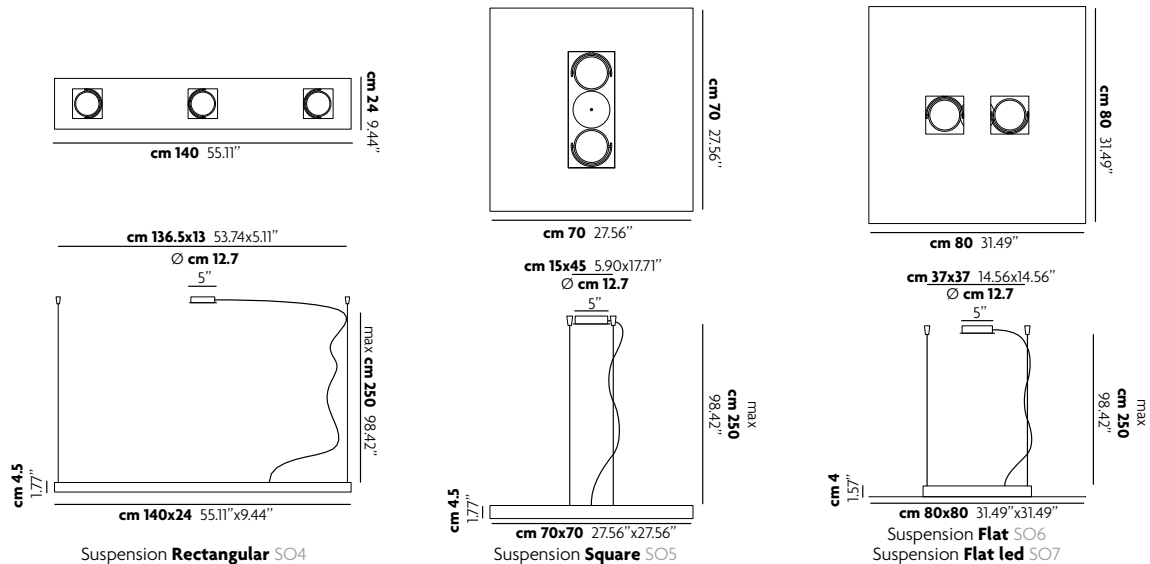

zen

	dim. / con dimmer dim. / with dimmer	portalampane lamp socket	simbolo / watt symbol / watt		marchi mark list
Suspension Rectangular	SO4 YES / NO 1-10V double switch	G5 + G53	+	2x54W + 3x50W eco	0,5 m | CE | ENEC | ES | IEC | PG | IP20
Suspension Square	SO5 YES / NO 1-10V double switch	2G11 + G53	+	2x80W + 2x50W eco	0,5 m | CE | ENEC | ES | IEC | PG | IP20
Suspension Flat	SO6 YES / NO 1-10V double switch	R7s + G53	+	1x120W eco + 2x50W eco	0,5 m | CE | ENEC | ES | IEC | PG | IP20
Suspension Flat led	SO7 NO / NO	--- + G53	+	3000K - 1100 lm + 13.5W + 2x10W	0,5 m | CE | ENEC | ES | IEC | PG | IP20

Finiture / Finishes

diffusore / diffuser	no none

montatura / frame	Metallo Metal	bianco opaco 9010 matt white 9010

note / notes Supporta il montaggio di lampadine AR111 LED min. 10W (**Rect.**, **Square e Flat**) / Retrofit AR111 LED min. 10W lamps can be installed (**Rect.**, **Square and Flat**)

FOR USA AND CANADA	Suspension Rectangular SO4	Suspension Square SO5	Suspension Flat SO6	Suspension Flat led SO7
lamp socket	G5 + G53	R7s + G53	G5 + G53	---
max wattage	2x55W + 3x max 50W	2x55W + 2x max 50W	1x max 150W + 2x max 50W	---
symbol				---
fixture supplied with backplate	NO	NO	NO	---
mounts to standard 4" j-box	YES	YES	YES	---
certifications	---	---	---	---
note	---	---	---	---