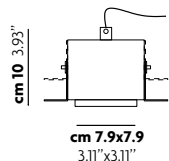

hide

		dim. / con dimmer dim. / with dimmer	portalampane lamp socket	simbolo / watt symbol / watt		marchi mark list	
				halogen		led	
Recessed Small square	INC1	YES / NO	GU10	max 1x40W eco	1x max	0,5 m	CE, ENEC, ES, PG, IP20
Recessed Small round	INC2	YES / NO	GU10	max 1x40W eco	1x max	0,5 m	CE, ENEC, ES, PG, IP20
Recessed Large square	INC3	YES / NO	G53	max 1x60W eco	1x max	0,5 m	CE, ENEC, ES, PG, IP20
Recessed Large round	INC4	YES / NO	G53	max 1x60W eco	1x max	0,5 m	CE, ENEC, ES, PG, IP20

Finiture / Finishes

diffusore / diffuser	no none				
montatura / frame	Metallo Metal	bianco opaco 9010 matt white 9010	nero opaco 9005 matt black 9005	oro verniciato painted gold	argento verniciato painted silver

note / notes Supporta il montaggio di lampadine a risparmio energetico / Retrofit energy saving lamps can be installed

Trasformatore non incluso (**Large square e Large round**) / Driver not included (**Large square and Large round**)

FOR USA AND CANADA	Recessed Small square INC1	Recessed Small round INC2	Recessed Large square INC3	Recessed Large round INC4
lamp socket	GU10	GU10	G53	G53
max wattage	1x max 50W	1x max 50W	1x max 100W	1x max 100W
symbol				
fixture supplied with backplate	NO	NO	NO	NO
mounts to standard 4" j-box	NO	NO	NO	NO
certifications	---	---	---	---
note			---	---