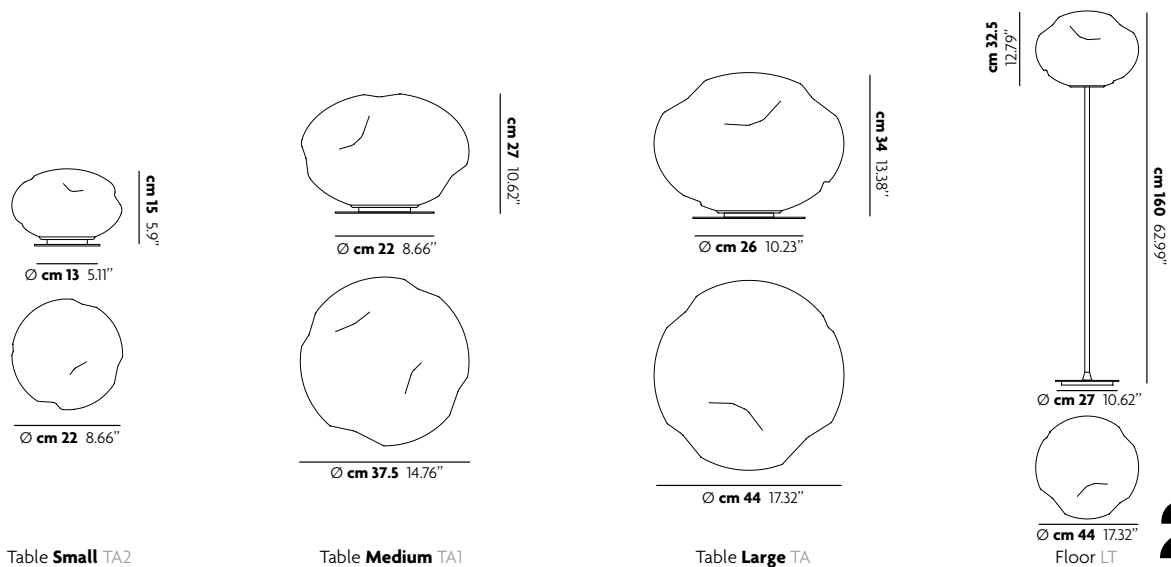

rock

	dim. / con dimmer dim. / with dimmer	portalampane lamp socket	simbolo / watt symbol / watt			marchi mark list	
			halogen	fluorescent	led		
Table Small	TA2	YES / YES	E14	max 1x46W eco	---	1x max	Ø 0.5 m | CE | V | ENEC | IEC | IP20
Table Medium	TA1	YES / YES	E27	max 1x116W eco	max 1x23W	1x max	Ø 0.5 m | CE | V | ENEC | IEC | IP20
Table Large	TA	YES / YES	E27	max 1x116W eco	max 1x23W	1x max	Ø 0.5 m | CE | V | ENEC | IEC | IP20
Floor	LT	YES / YES	E27	max 1x116W eco	max 1x23W	1x max	Ø 0.5 m | CE | V | ENEC | IEC | IP20

Finiture / Finishes

diffusore / diffuser	Vetro Soffiato Blown Glass	bianco latte satinato matt milk white
montatura / frame	Metallo Metal	bianco opaco 9010 matt white 9010

note / notes Supporta il montaggio di lampadine a risparmio energetico / Retrofit energy saving lamps can be installed

FOR USA AND CANADA	Table Small TA2	Table Medium TA1	Table Large TA	Floor LT
lamp socket	E12	E26	E26	E26
max wattage	1x max 60W	1x max 100W	1x max 100W	max 1x max 100W
symbol				
fixture supplied with backplate	NO	NO	NO	NO
mounts to standard 4" j-box	NO	NO	NO	NO
certifications				
note				

205