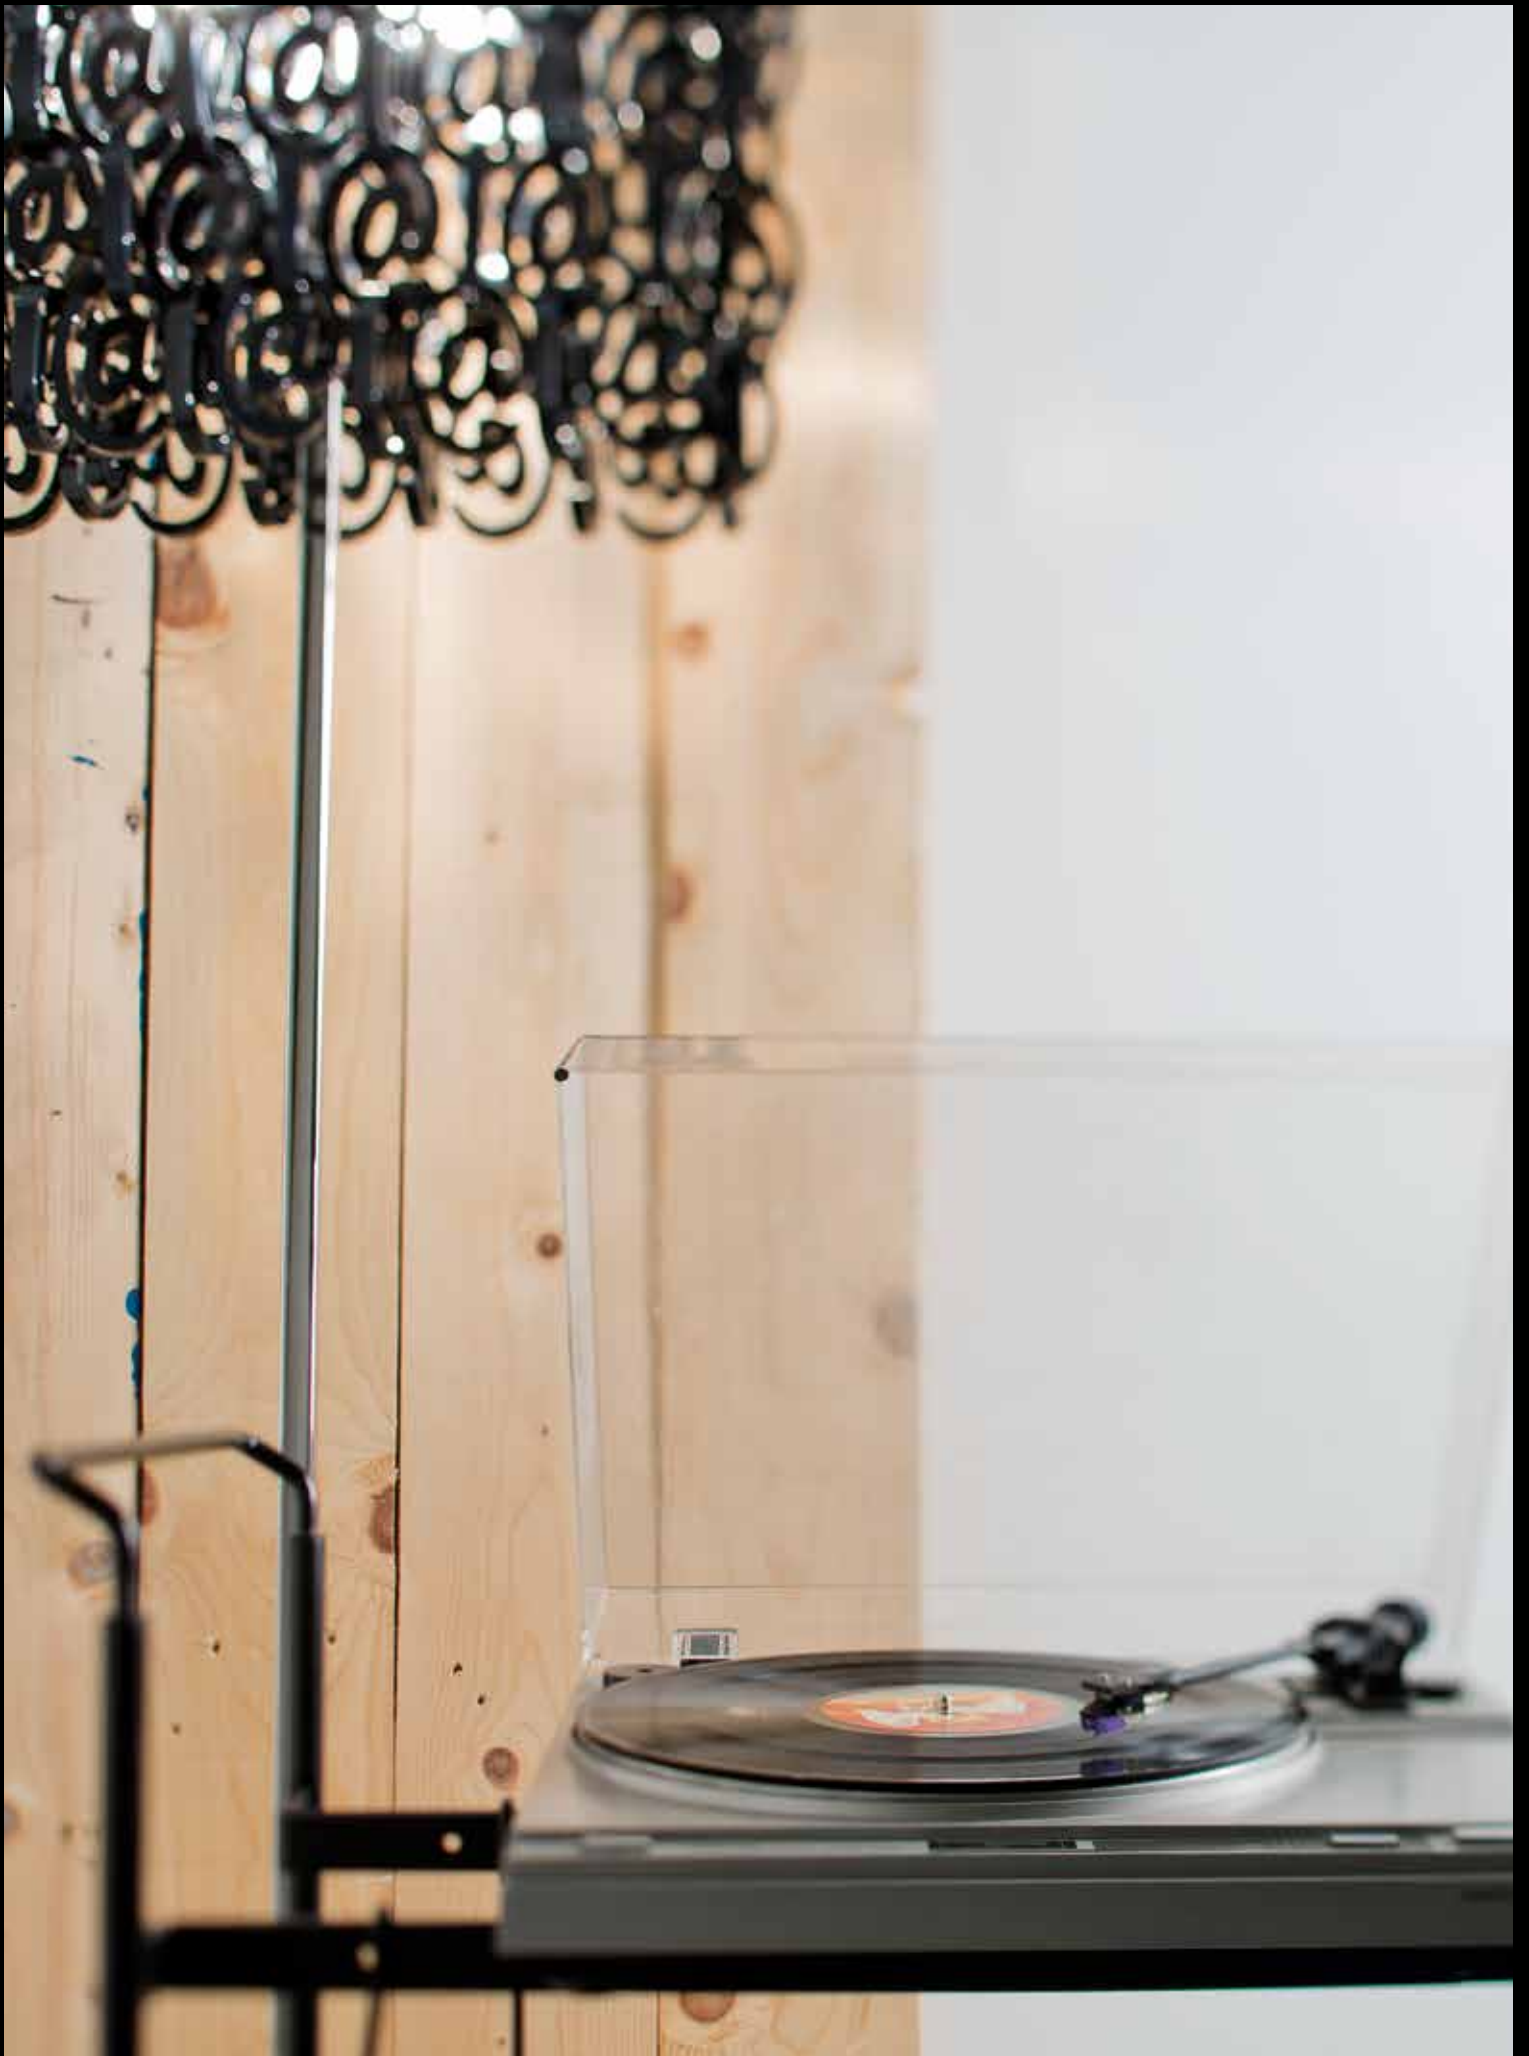

Standing **Large Sphere** TA2

**LAMPADA CROMATA
CON DIFFUSORI IN
METACRILATO DA
PARETE,
SOSPENSIONE,
E TERRA.**

at

DESIGN: Carlos J. Ramirez 2011

**WALL,
SUSPENSION AND
FLOOR LAMP WITH
METHACRYLATE
DIFFUSERS.**