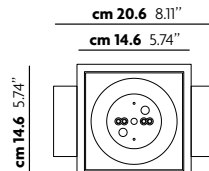

hide

		dim. / con dimmer dim. / with dimmer	portalampane lamp socket	simbolo / watt symbol / watt		marchi mark list	
				halogen		led	
Recessed Small square	INC1	YES / NO	GU10	max 1x40W eco	1x max	0,5 m	CE, ENEC, ES, PG, IP20
Recessed Small round	INC2	YES / NO	GU10	max 1x40W eco	1x max	0,5 m	CE, ENEC, ES, PG, IP20
Recessed Large square	INC3	YES / NO	G53	max 1x60W eco	1x max	0,5 m	CE, ENEC, ES, PG, IP20
Recessed Large round	INC4	YES / NO	G53	max 1x60W eco	1x max	0,5 m	CE, ENEC, ES, PG, IP20

Finiture / Finishes

diffusore / diffuser	no none				
montatura / frame	Metallo Metal	bianco opaco 9010 matt white 9010	nero opaco 9005 matt black 9005	oro verniciato painted gold	argento verniciato painted silver

note / notes Supporta il montaggio di lampadine a risparmio energetico / Retrofit energy saving lamps can be installed

Trasformatore non incluso (**Large square e Large round**) / Driver not included (**Large square and Large round**)

FOR USA AND CANADA	Recessed Small square INC1	Recessed Small round INC2	Recessed Large square INC3	Recessed Large round INC4
lamp socket	GU10	GU10	G53	G53
max wattage	1x max 50W	1x max 50W	1x max 100W	1x max 100W
symbol				
fixture supplied with backplate	NO	NO	NO	NO
mounts to standard 4" j-box	NO	NO	NO	NO
certifications	---	---	---	---
note			---	---