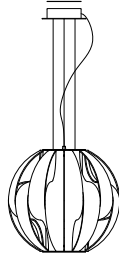

max
cm 250

cm 42.5 16.73"

Suspension **Small** SO1