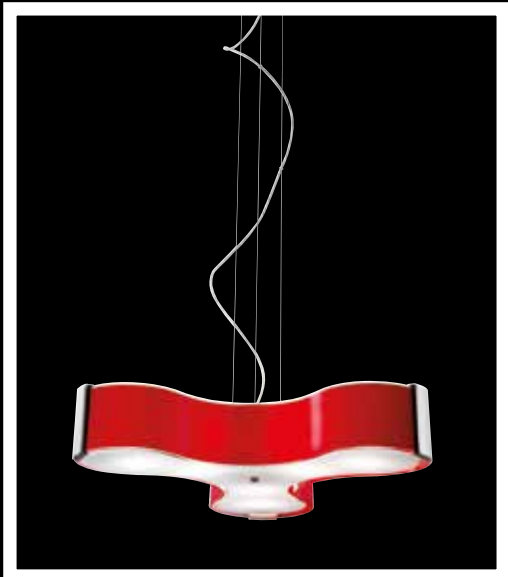

Suspension SO2

tris

DESIGN: S.I.D. 2005

*Lampada da parete/soffitto e
sospensione in vetro ad
emissione di luce diffusa.
Wall/ceiling and suspended
glass luminaire for diffused
lighting.*

THE LIGHTING MAKERS