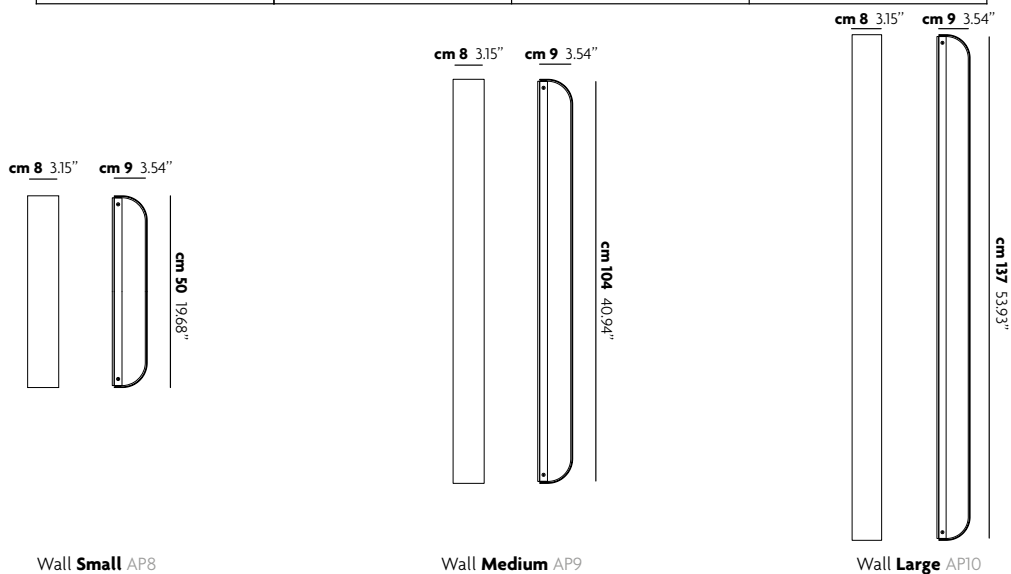

slim

	dim. / con dimmer dim. / with dimmer	portalampane lamp socket		simbolo / watt symbol / watt		marchi mark list
Wall Small	AP8 YES / NO 1-10V	2G11		1x36W	Ø 0,5 m	CE, ENEC, ES, IEC, IP20
Wall Medium	AP9 YES / NO 1-10V	2G11		2x36W	Ø 0,5 m	CE, ENEC, ES, IEC, IP20
Wall Large	AP10 YES / NO 1-10V	2G11		2x80W	Ø 0,5 m	CE, ENEC, ES, IEC, IP20

Finiture / Finishes

diffusore / diffuser	no none
montatura / frame	Metallo Metal bianco opaco 9010 matt white 9010
note / notes	

FOR USA AND CANADA	Wall Small AP8	Wall Medium AP9	Wall Large AP10
lamp socket	2G11	2G11	2G11
max wattage	1x36W	2x36W	2x55W
symbol			
fixture supplied with backplate	YES	YES	YES
mounts to standard 4" j-box	YES	YES	YES
certifications			
note	---	---	---