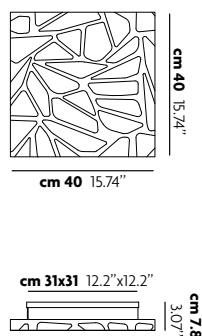

Wall / Ceiling **Medium square** AP3-PL3