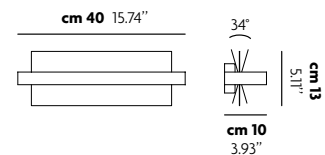

laser

	dim. / con dimmer dim. / with dimmer	portalampane lamp socket	simbolo / watt symbol / watt		marchi mark list
Wall 10x6	AP6 YES / NO	G9		max 1x48W eco	0,5m CE IP20
Wall 10x10	AP5 YES / NO	G9		max 1x48W eco	0,5m CE IP20
Wall Led	AP7 NO / NO	---		2800K - 600 lm 13W	0,5m CE IP20

Finiture / Finishes

diffusore / diffuser	no none					
montatura / frame	Metallo / Acciaio Inox / Alluminio Metal / Inox Steel / Aluminum	10x6 10x10	bianco opaco 9010 matt white 9010	acciaio inox spazzolato brushed inox steel	ruggine "corten" rust "weathering steel"	Led alluminio spazzolato brushed aluminium

note / notes Diffusori in vetro opzionali inclusi (10x6 e 10x10) / Optional glass diffusers included (10x6 and 10x10)

FOR USA AND CANADA	Wall 10x6 AP6	Wall 10x10 AP5	Wall Led AP7
lamp socket	G9	G9	---
max wattage	1x max 60W	1x max 60W	13W
symbol			LED
fixture supplied with backplate	YES	YES	YES
mounts to standard 4" j-box	YES	YES	YES
certifications			
note	---	---	Only with remote driver 12VDC

Laser **Cube**

Laser

Wall **10x6** AP6

Wall **10x10** AP5

Wall **Led** AP7