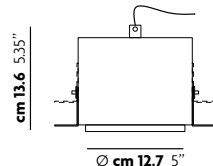

hide

		dim. / con dimmer dim. / with dimmer	portalampane lamp socket	simbolo / watt symbol / watt		marchi mark list	
				halogen		led	
Recessed Small square	INC1	YES / NO	GU10	max 1x40W eco	1x max	0,5 m	CE, ENEC, ES, PG, IP20
Recessed Small round	INC2	YES / NO	GU10	max 1x40W eco	1x max	0,5 m	CE, ENEC, ES, PG, IP20
Recessed Large square	INC3	YES / NO	G53	max 1x60W eco	1x max	0,5 m	CE, ENEC, ES, PG, IP20
Recessed Large round	INC4	YES / NO	G53	max 1x60W eco	1x max	0,5 m	CE, ENEC, ES, PG, IP20

Finiture / Finishes

diffusore / diffuser	no none				
montatura / frame	Metallo Metal	bianco opaco 9010 matt white 9010	nero opaco 9005 matt black 9005	oro verniciato painted gold	argento verniciato painted silver

note / notes Supporta il montaggio di lampadine a risparmio energetico / Retrofit energy saving lamps can be installed

Trasformatore non incluso (**Large square e Large round**) / Driver not included (**Large square and Large round**)

FOR USA AND CANADA	Recessed Small square INC1	Recessed Small round INC2	Recessed Large square INC3	Recessed Large round INC4
lamp socket	GU10	GU10	G53	G53
max wattage	1x max 50W	1x max 50W	1x max 100W	1x max 100W
symbol				
fixture supplied with backplate	NO	NO	NO	NO
mounts to standard 4" j-box	NO	NO	NO	NO
certifications	---	---	---	---
note			---	---