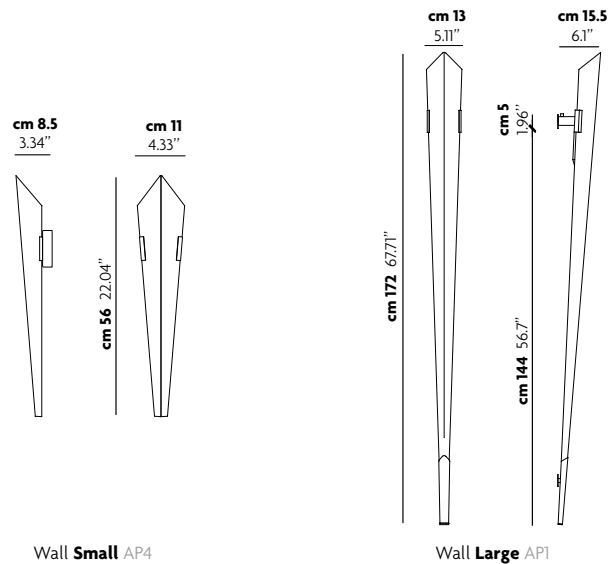

lancia

	dim. / con dimmer dim. / with dimmer	portalampane lamp socket	simbolo / watt symbol / watt		marchi mark list		
			halogen	led			
Wall Small	AP4	YES / NO	G9	max 2x48W eco	---	0,5 m | CE | V | PG	IP20
Wall Large	AP1	YES / NO	E14	max 2x48W eco	1x max	0,5 m | CE | V | ES | PG	IP20

Finiture / Finishes

diffusore / diffuser	Vetro Soffiato Blown Glass	Large bianco latte satinato matt milk white	Small giallo ambra satinato matt amber light
montatura / frame	Metallo Metal	nickel satinato matt nickel	

note / notes Supporta il montaggio di lampadine a risparmio energetico (**Large**) / Retrofit energy saving lamps can be installed (**Large**)

FOR USA AND CANADA	Wall Small AP4	Wall Large AP1
lamp socket	G9	E12
max wattage	2x max 40W	2x max 40W
symbol		
fixture supplied with backplate	YES	YES
mounts to standard 4" j-box	YES	YES
certifications		
note	---