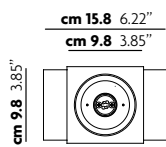

hide

		dim. / con dimmer dim. / with dimmer	portalampane lamp socket	simbolo / watt symbol / watt		marchi mark list	
				halogen		led	
Recessed Small square	INC1	YES / NO	GU10	max 1x40W eco	1x max	0,5 m	CE, ENEC, ES, PG, IP20
Recessed Small round	INC2	YES / NO	GU10	max 1x40W eco	1x max	0,5 m	CE, ENEC, ES, PG, IP20
Recessed Large square	INC3	YES / NO	G53	max 1x60W eco	1x max	0,5 m	CE, ENEC, ES, PG, IP20
Recessed Large round	INC4	YES / NO	G53	max 1x60W eco	1x max	0,5 m	CE, ENEC, ES, PG, IP20

Finiture / Finishes

diffusore / diffuser	no none				
montatura / frame	Metallo Metal	bianco opaco 9010 matt white 9010	nero opaco 9005 matt black 9005	oro verniciato painted gold	argento verniciato painted silver

note / notes Supporta il montaggio di lampadine a risparmio energetico / Retrofit energy saving lamps can be installed

Trasformatore non incluso (**Large square e Large round**) / Driver not included (**Large square and Large round**)

FOR USA AND CANADA	Recessed Small square INC1	Recessed Small round INC2	Recessed Large square INC3	Recessed Large round INC4
lamp socket	GU10	GU10	G53	G53
max wattage	1x max 50W	1x max 50W	1x max 100W	1x max 100W
symbol				
fixture supplied with backplate	NO	NO	NO	NO
mounts to standard 4" j-box	NO	NO	NO	NO
certifications	---	---	---	---
note			---	---