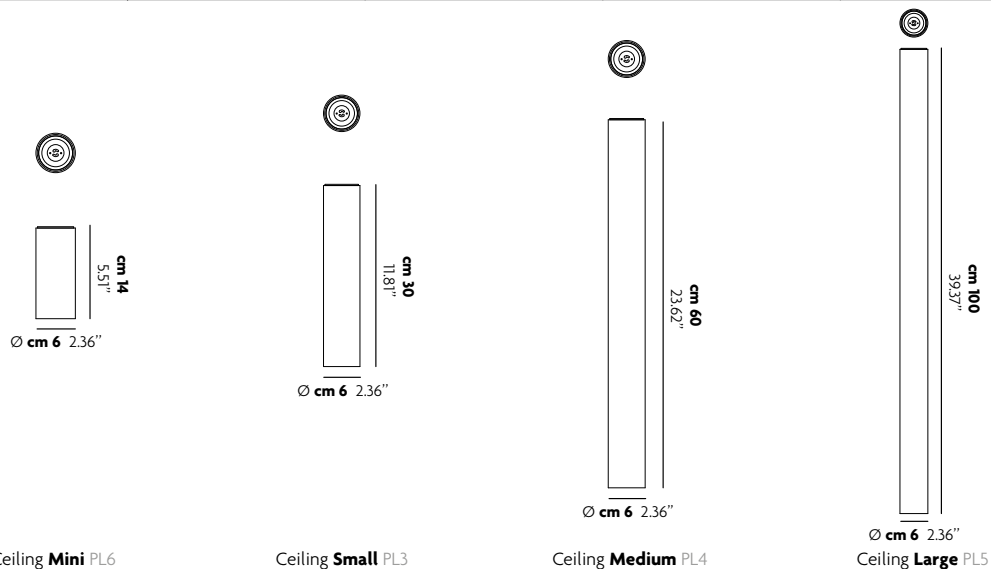

a-tube

	dim. / con dimmer dim. / with dimmer	portalampane lamp socket	simbolo / watt symbol / watt		marchi mark list	
			halogen	led		
Ceiling Mini	PL6	YES / NO	GU10	max 1x40W eco	1x max	Ø 0,5 m | CE | IP20
Ceiling Small	PL3	YES / NO	GU10	max 1x40W eco	1x max	Ø 0,5 m | CE | IP20
Ceiling Medium	PL4	YES / NO	GU10	max 1x40W eco	1x max	Ø 0,5 m | CE | IP20
Ceiling Large	PL5	YES / NO	GU10	max 1x40W eco	1x max	Ø 0,5 m | CE | IP20

Finiture / Finishes

diffusore / diffuser	no none		
montatura / frame	Metallo Metal	bianco opaco 9010 matt white 9010	grigio tortora opaco 1019 matt dove grey 1019

note / notes Supporta il montaggio di lampadine a risparmio energetico / Retrofit energy saving lamps can be installed

FOR USA AND CANADA	Ceiling Mini PL6	Ceiling Small PL3	Ceiling Medium PL4	Ceiling Large PL5
lamp socket	GU10	GU10	GU10	GU10
max wattage	1x max 50W	1x max 50W	1x max 50W	1x max 50W
symbol				
fixture supplied with backplate	NO	NO	NO	NO
mounts to standard 4" j-box	YES	YES	YES	YES
certifications	---	---	---	---
note