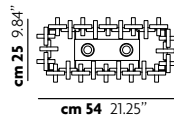

cm 54 21.25"

cm 24x7 9.44"x2.75"