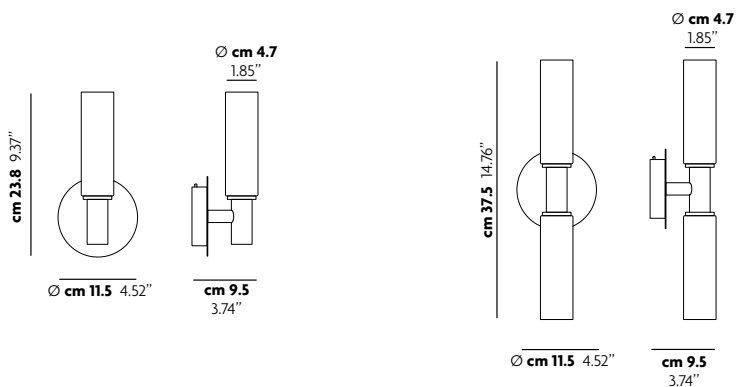

sophie

	dim. / con dimmer dim. / with dimmer	portalampane lamp socket	simbolo / watt symbol / watt	marchi mark list
Wall Single	AP1 YES / NO	G9	max 1x33W eco	0,5m CE F PG IP44
Wall Double	AP2 YES / NO	G9	max 2x33W eco	0,5m CE F PG IP44

Finiture / Finishes

diffusore / diffuser	Doppio Vetro Double Glass	cristallo | cristallo sabbato crystal | sandblasted crystal
montatura / frame	Metallo Metal	cromo chrome nickel satinato matt nickel

note / notes

FOR USA AND CANADA	Wall Single AP1	WallDouble AP2
lamp socket	G9	
max wattage	1x max 40W	2x max 40W
symbol		
fixture supplied with backplate	NO	NO
mounts to standard 4" j-box	YES	YES
certifications		
note	---	---

Wall **Single** AP1

Wall **Double** AP2