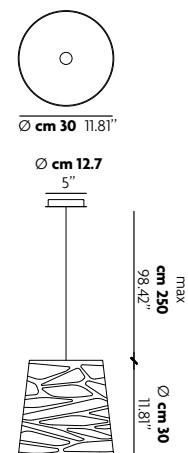

Ceiling **Medium Cone** SO3