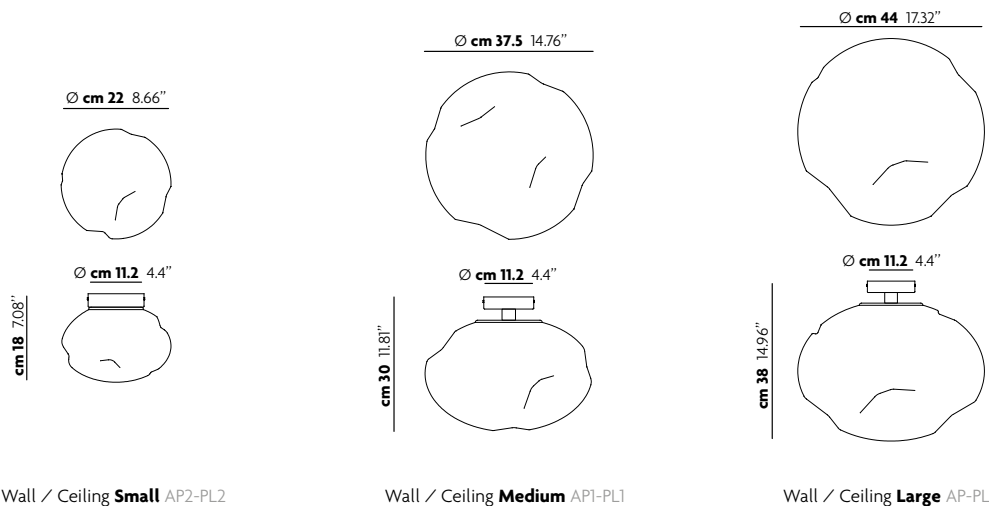

rock

		dim. / con dimmer dim. / with dimmer	portalampane lamp socket	simbolo / watt symbol / watt			marchi mark list		
				halogen	fluorescent	led			
Wall / Ceiling Small	AP2 PL2	YES / NO	E14	max 1x46W eco	---	1x max	0,5 m	CE, ENEC, ES, PC	IP20
Wall / Ceiling Medium	AP1 PL1	YES / NO	E27	max 1x116W eco	max 1x23W	1x max	0,5 m	CE, ENEC, ES, PC	IP20
Wall / Ceiling Large	AP PL	YES / NO	E27	max 1x116W eco	max 1x23W	1x max	0,5 m	CE, ENEC, ES, PC	IP20

Finiture / Finishes

diffusore / diffuser	Vetro Soffiato Blown Glass	bianco latte satinato matt milk white
montatura / frame	Metallo Metal	bianco opaco 9010 matt white 9010

note / notes Supporta il montaggio di lampadine a risparmio energetico / Retrofit energy saving lamps can be installed

FOR USA AND CANADA	Wall / Ceiling Small AP2-PL2	Wall / Ceiling Medium AP1-PL1	Wall / Ceiling Large AP-PL
lamp socket	E12	E26	E26
max wattage	1x max 60W	1x max 100W	1x max 100W
symbol			
fixture supplied with backplate	NO	NO	NO
mounts to standard 4" j-box	YES	YES	YES
certifications			
note			

Wall / Ceiling **Small** AP2-PL2

Wall / Ceiling **Medium** AP1-PL1

Wall / Ceiling **Large** AP-PL