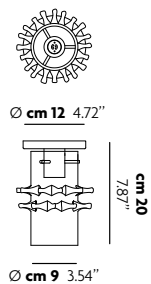

lace

	dim. / con dimmer dim. / with dimmer	portalampane lamp socket	simbolo / watt symbol / watt		marchi mark list
			halogen	led	
Ceiling	PL YES / NO	GU10	max 1x75W	1x max	0.5 m | CE | V | ES | PG | IP20
Suspension	SO YES / NO	E14	max 1x20W eco	1x max	0.5 m | CE | V | PG | IP20

Finiture / Finishes

diffusore / diffuser	Vetro Soffiato Blown Glass	cristallo crystal
montatura / frame	Metallo Metal	cromo chrome

note / notes Supporta il montaggio di lampadine a risparmio energetico / Retrofit energy saving lamps can be installed

FOR USA AND CANADA	Ceiling PL	Suspension SO
lamp socket	GU10	E12
max wattage	1x max 50W	1x max 28W
symbol		
fixture supplied with backplate	NO	NO
mounts to standard 4" j-box	YES	YES
certifications		
note		

Ceiling PL