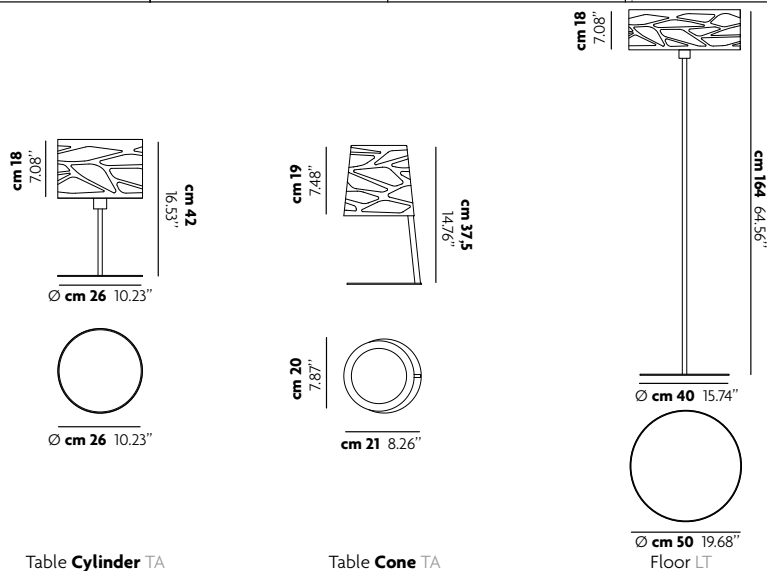

grace

	dim. / con dimmer dim. / with dimmer	portalampane lamp socket	simbolo / watt symbol / watt			marchi mark list		
			halogen	fluorescent	led			
Table Cylinder	TA	NO / NO	E14	max 1x46W eco	---	1x max	∅0,5 m | CE | V | PG	IP20
Table Cone	TA1	NO / NO	G9	max 1x48W eco	---	---	∅0,5 m | CE | V | PG	IP20
Floor	LT	NO / NO	E27	max 1x46W eco	L max cm 12 max 1x23W	L max cm 12 1x max	∅0,5 m | CE | V |	IP20

Finiture / Finishes

diffusore / diffuser	Resina Resin	cocoon cocoons
montatura / frame	Metallo Metal	bianco opaco 9010 matt white 9010

note / notes Supporta il montaggio di lampadine a risparmio energetico (Floor) / Retrofit energy saving lamps can be installed (Floor)

FOR USA AND CANADA	Table Cylinder TA	Table Cone TA1	Floor LT
lamp socket	E14	G9	E26
max wattage	1x max 60W	1x max 60W	1x max 23W
symbol			
fixture supplied with backplate	NO	NO	NO
mounts to standard 4" j-box	NO	NO	NO
certifications	---	---	---
note			L max cm 12