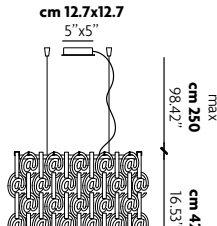

@120

Suspension **Medium** SO1