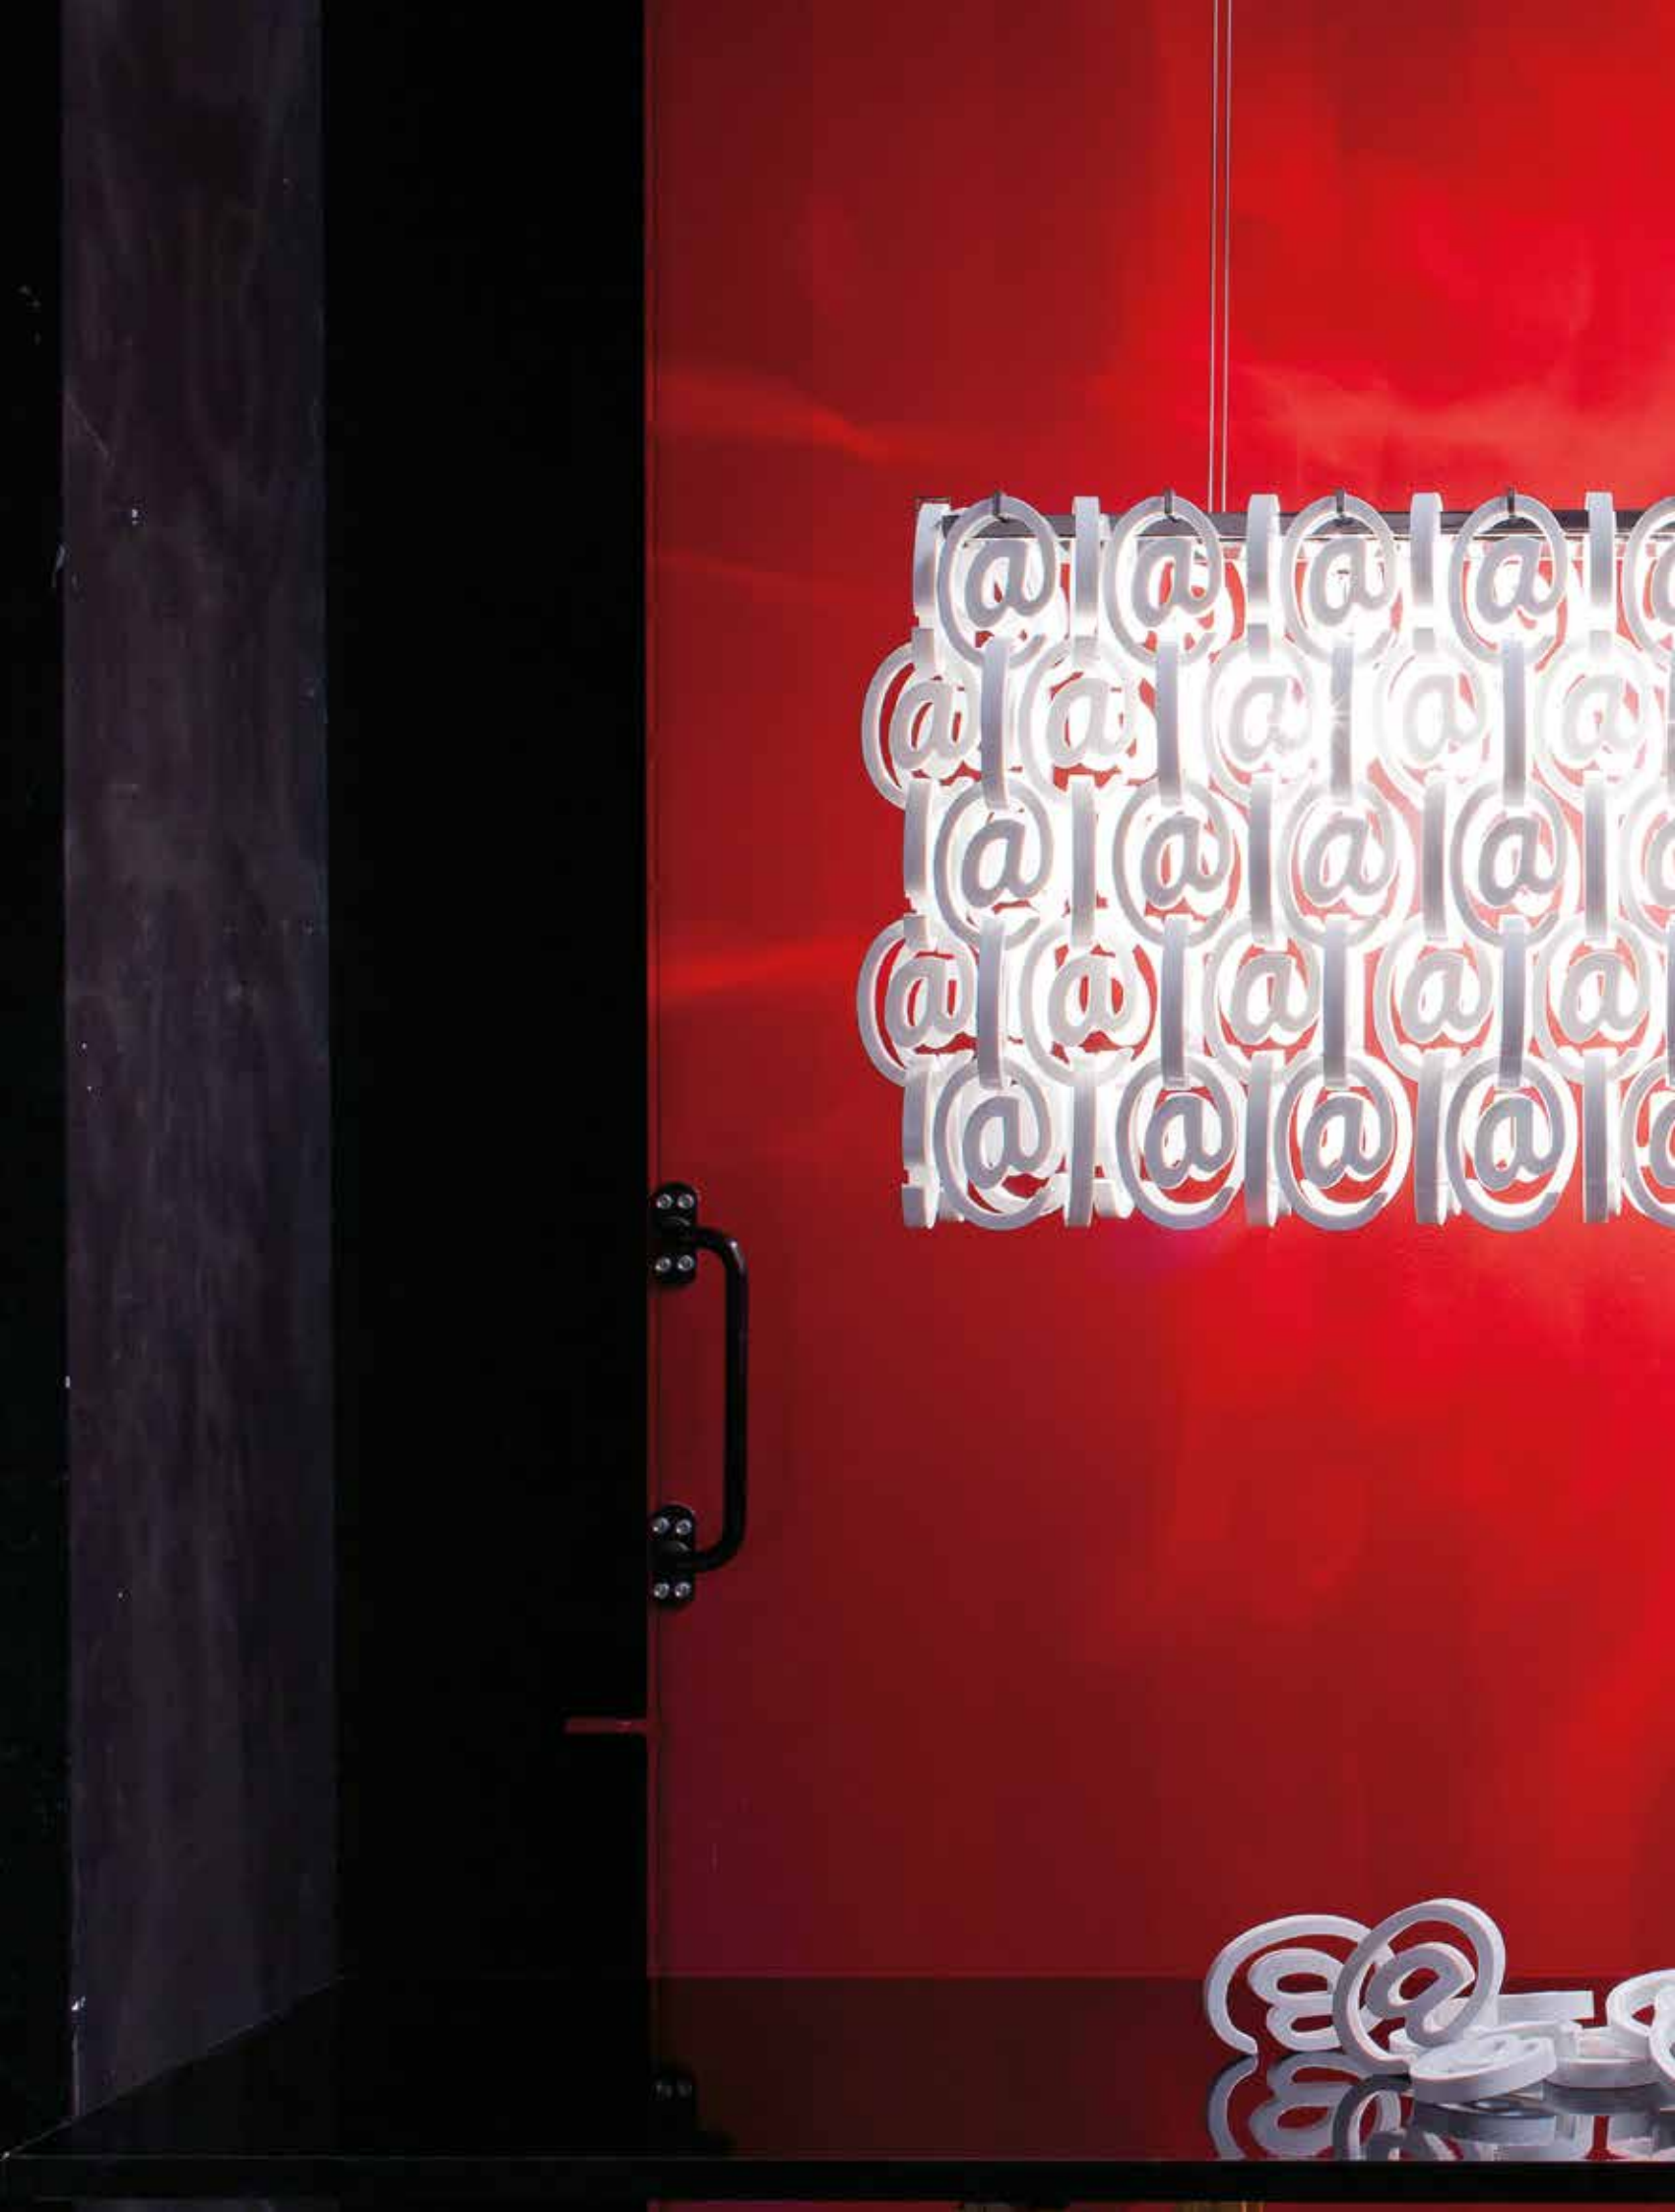

Standing **Large Sphere** TA2

**LAMPADA CROMATA
CON DIFFUSORI IN
METACRILATO DA
PARETE,
SOSPENSIONE,
E TERRA.**

at

DESIGN: Carlos J. Ramirez 2011

**WALL,
SUSPENSION AND
FLOOR LAMP WITH
METHACRYLATE
DIFFUSERS.**