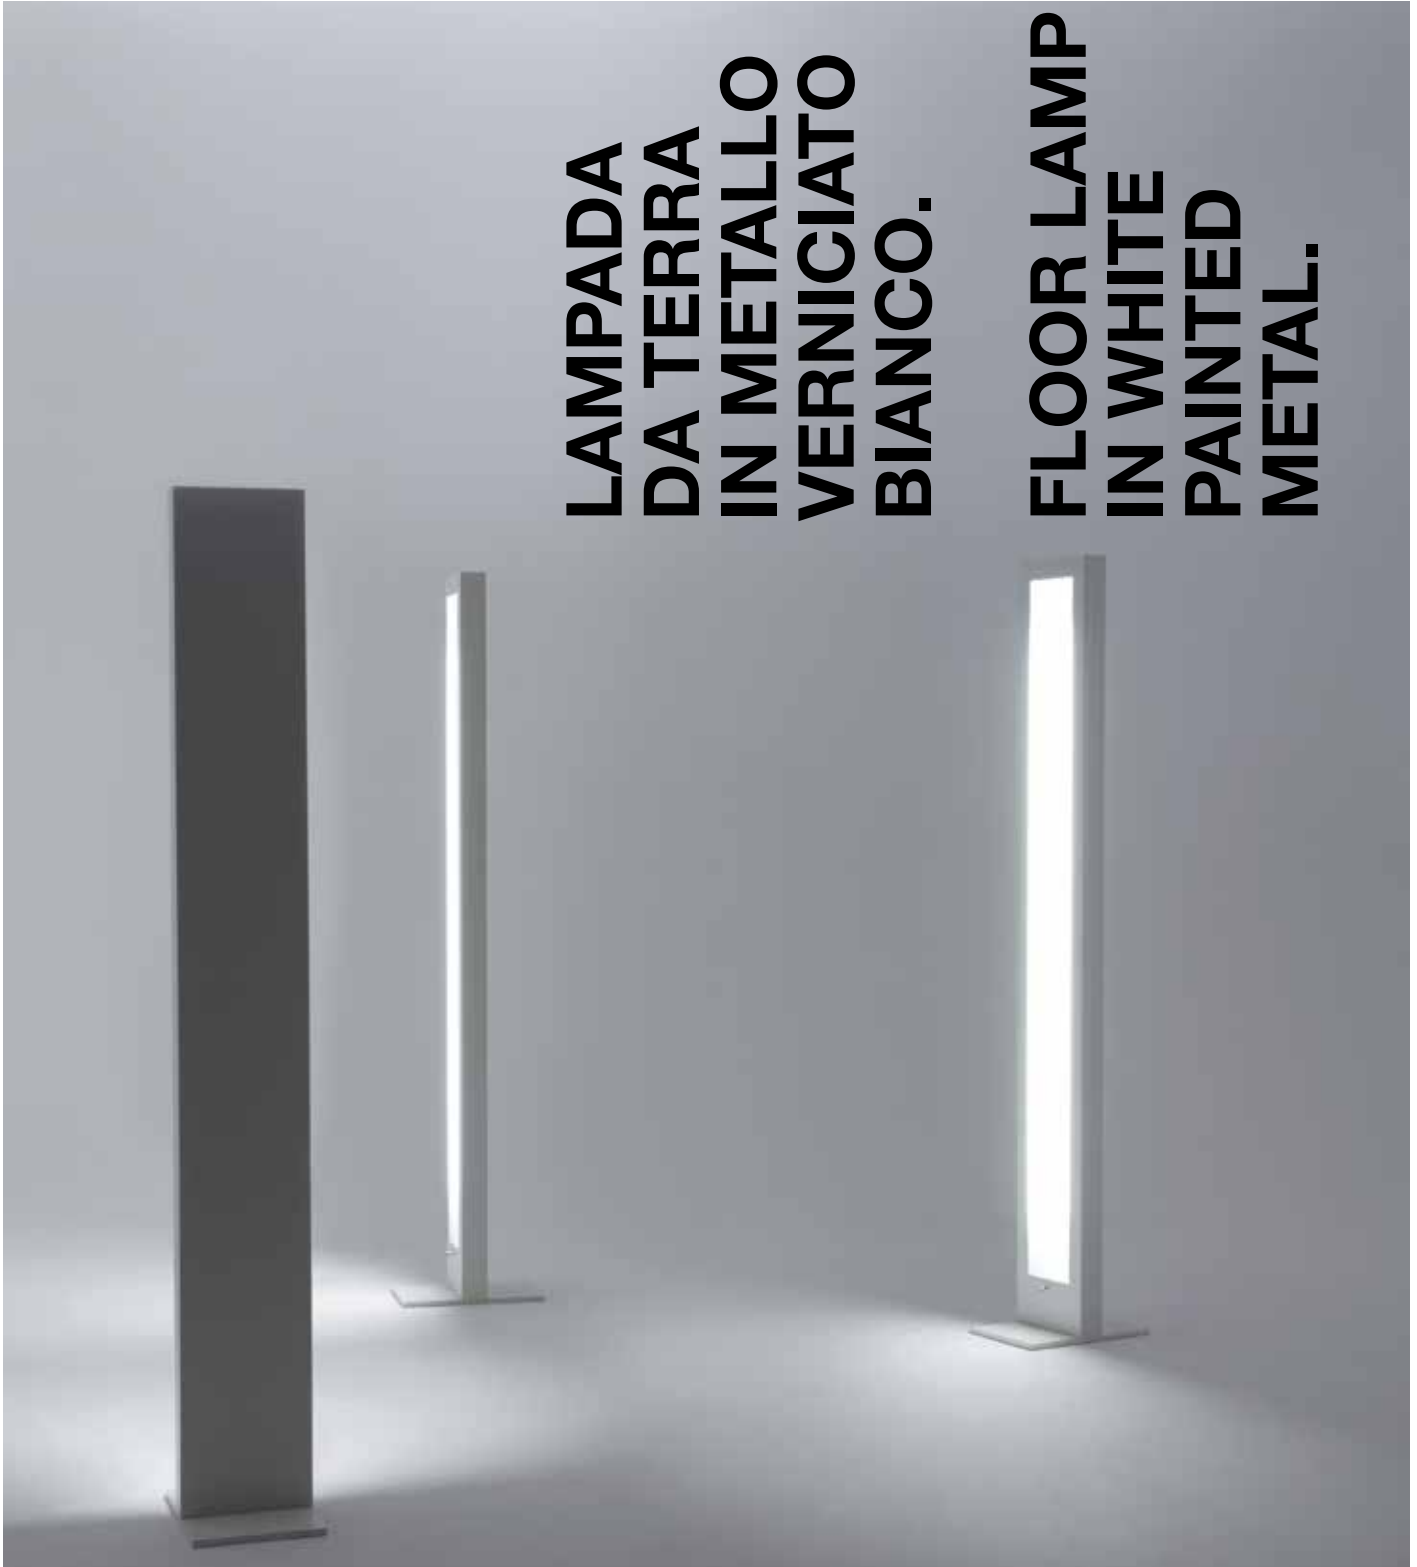

menir

DESIGN: Rocco Este 2008

LAMPADA
DA TERRA
IN METALLO
VERNICIATO
BIANCO.

FLOOR LAMP
IN WHITE
PAINTED
METAL.