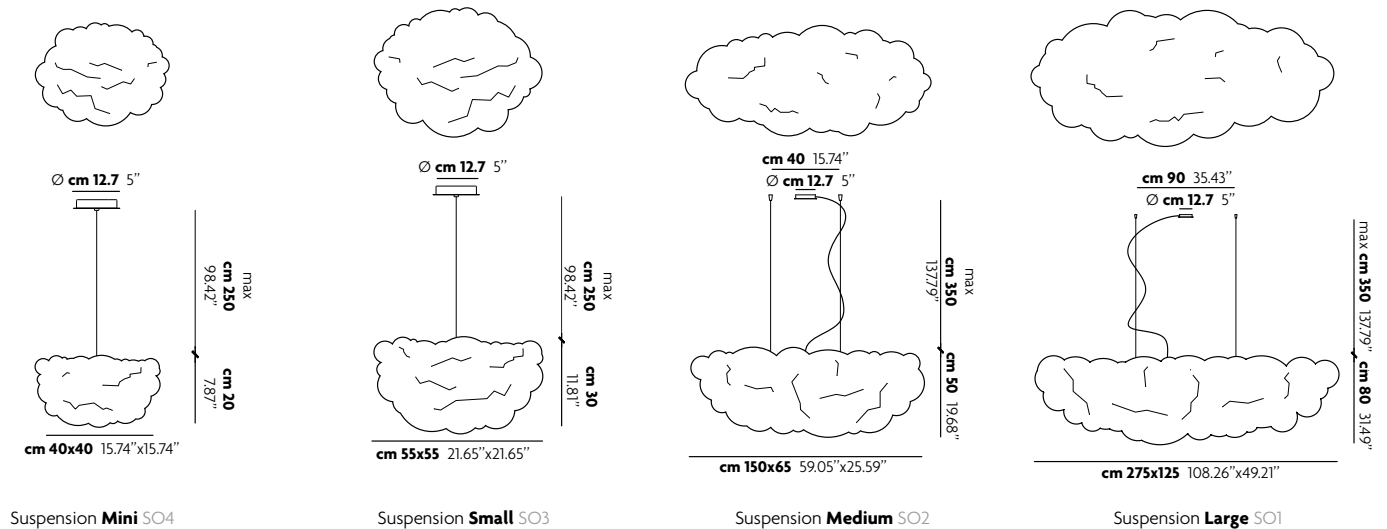

nuvola

	dim. / con dimmer dim. / with dimmer	portalampane lamp socket	simbolo / watt symbol / watt		marchi mark list	
			fluorescent		led	
Suspension Mini	SO4	NO / NO	E27	L max cm 12 max 2x23W	L max cm 12 2x max	Ø 0.5 m | CE | IP20
Suspension Small	SO3	NO / NO	E27	L max cm 12 max 4x23W	L max cm 12 4x max	Ø 0.5 m | CE | IP20
Suspension Medium	SO2	NO / NO	E27	max 4x30W	4x max	Ø 0.5 m | CE | IP20
Suspension Large	SO1	NO / NO	E27	max 8x30W	8x max	Ø 0.5 m | CE | IP20

Finiture / Finishes

diffusore / diffuser	Ovatta di Poliestere Polyester Wadding	ovatta wadding
montatura / frame	Metallo Metal	cromo chrome

note / notes Usare solo lampadine fluorescenti o led / Only fluorescent or led lamps can be used

Le versioni **Mini** e **Small** non sono motorizzate / The versions **Mini** and **Small** are not motorized

FOR USA AND CANADA	Suspension Mini SO4	Suspension Small SO3	Suspension Medium SO2	Suspension Large SO1
lamp socket	E26	E26	E26	E26
max wattage	2x max 23W	4x max 23W	4x max 24W	8x max 24W
symbol				
fixture supplied with backplate	NO	NO	NO	NO
mounts to standard 4" j-box	YES	YES	YES	YES
certifications	---	---	---	---
note	Only CFL / LED L max cm 12	Only CFL / LED L max cm 12	Only CFL / LED	Only CFL / LED