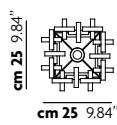

at

	dim. / con dimmer dim. / with dimmer	portalampane lamp socket	simbolo / watt symbol / watt			marchi mark list		
			halogen	fluorescent	led			
Suspension Mini	SO3	YES / NO	E27	max 1x77W eco	max 1x22W	1x max	Ø 0,5 m | CE |	IP20
Suspension Small	SO2	YES / NO	E27	max 1x77W eco	max 1x22W	1x max	Ø 0,5 m | CE |	IP20
Suspension Medium	SO1	YES / NO	E27	max 2x77W eco	max 2x22W	2x max	Ø 0,5 m | CE |	IP20
Suspension Large	SO	YES / NO	E27	max 4x77W eco	max 4x22W	4x max	Ø 0,5 m | CE |	IP20

Finiture / Finishes

diffusore / diffuser	Metacrilato Methacrylate	trasparente transparent	bianco lucido glossy white	nero lucido glossy black
montatura / frame	Metallo Metal	cromo chrome		

note / notes Supporta il montaggio di lampadine a risparmio energetico / Retrofit energy saving lamps can be installed

FOR USA AND CANADA	Suspension Mini SO3	Suspension Small SO2	Suspension Medium SO1	Suspension Large SO
lamp socket	E26	E26	E26	E26
max wattage	1x max 75W	1x max 75W	2x max 75W	4x max 75W
symbol				
fixture supplied with backplate	NO	NO	NO	NO
mounts to standard 4" j-box	YES	YES	YES	YES
certifications				
note				

cm 25 9.84"

cm 12.7x12.7