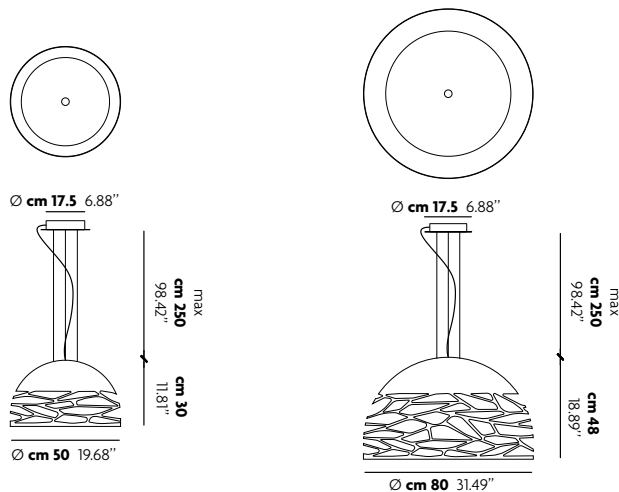

kelly

	dim. / con dimmer dim. / with dimmer	portalampade lamp socket	simbolo / watt symbol / watt				marchi mark list			
			halogen	fluorescent	led					
Suspension Medium dome SO1	YES / NO	E27	max 3x46W eco	L max cm 12 max 3x23W	L max cm 12 3x max	0,5 m	CE	ES	PG	IP20
Suspension Large dome SO	YES / NO	E27	max 4x46W eco	L max cm 12 max 4x23W	L max cm 12 4x max	0,5 m	CE	ES	PG	IP20

Finiture / Finishes

diffusore / diffuser	Vetro Glass	bianco latte lucido glossy milk white
montatura / frame	Metallo Metal	bianco opaco 9010 matt white 9010

note / notes Supporta il montaggio di lampadine a risparmio energetico / Retrofit energy saving lamps can be installed

FOR USA AND CANADA	Suspension Medium dome SO1	Suspension Large dome SO
lamp socket	E26	E26
max wattage	3x max 23W	3x max 23W
symbol		
fixture supplied with backplate	NO	NO
mounts to standard 4" j-box	YES	YES
certifications		
note	L max cm 12	L max cm 12

Suspension **Medium dome** SO1

Suspension **Large dome** SO