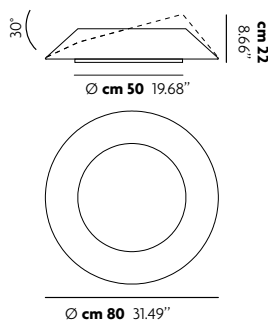

Wall / Ceiling **Medium** AP1-PL1