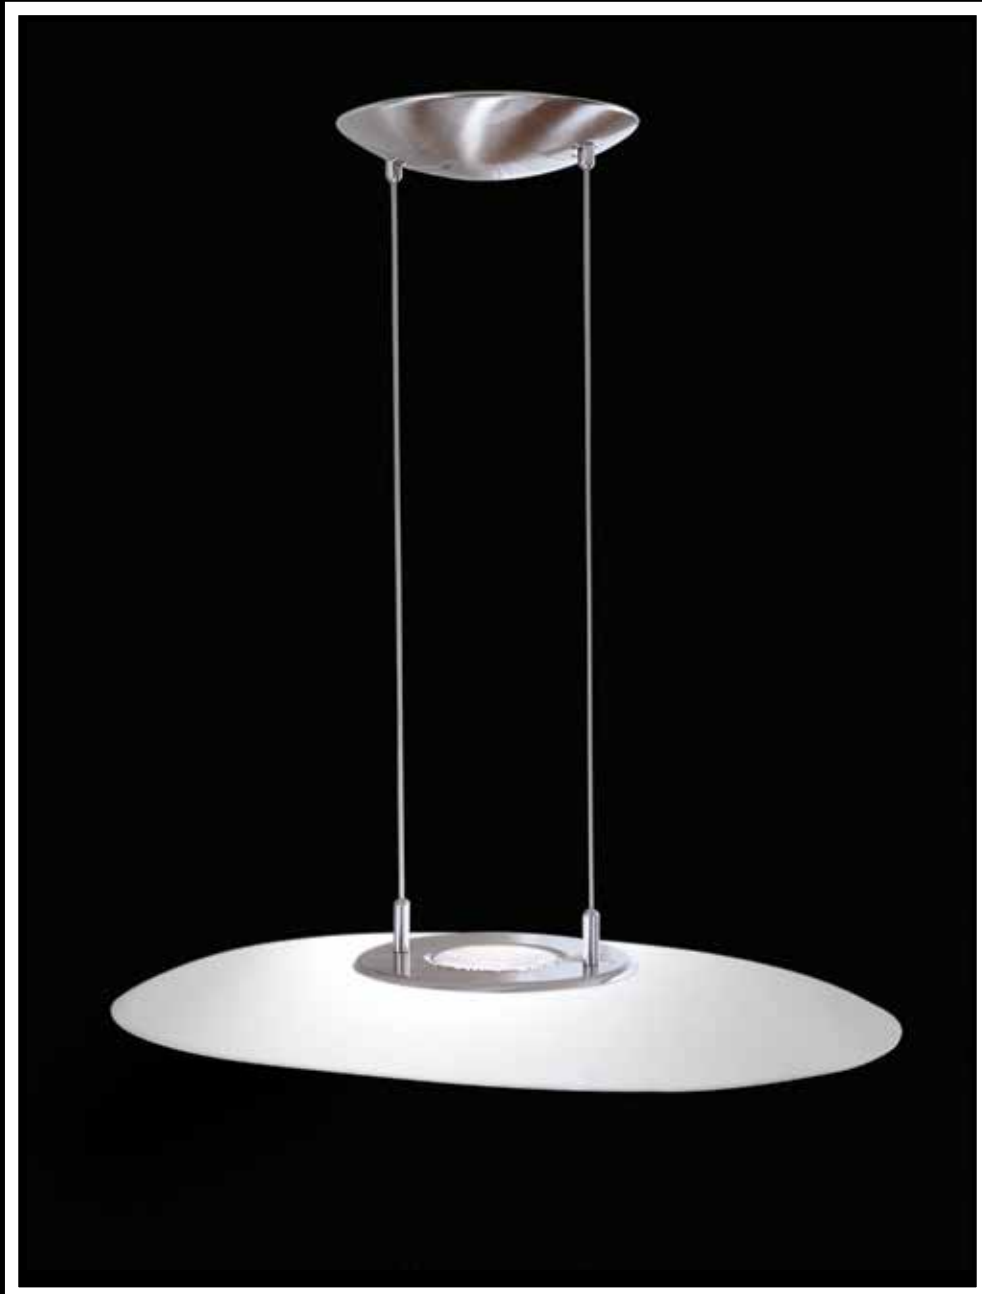

Ceiling PL

Suspension SO

OVI'

*Lampada a sospensione in vetro
ad emissione di luce diffusa.*

*Suspended glass luminaire for
diffused lighting.*

DESIGN: S.I.D. 1979

Rondò

DESIGN: S.I.D. 1979

Lampada a sospensione in
vetro ad emissione di luce
diffusa.

*Suspended glass luminaire
for diffused lighting.*

OVI' & RONDO' led

Telecomando/remote control

ovì

	dim. / con dimmer dim. / with dimmer	portalampane lamp socket	simbolo / watt symbol / watt	marchi mark list
Suspension Small halo	SO1 YES / NO	R7s	 max 1x230W eco	0,5 m CE ENEC PG IP20
Suspension Small led	SO4 YES / YES PWM signal	---	 3000K - 2400 lm 25W	0,5 m CE ENEC ES ENEC PG IP20
Suspension Large halo	SO YES / NO	R7s	 max 1x230W eco	0,5 m CE ENEC PG IP20
Suspension Large led	SO5 YES / YES PWM signal	---	 3000K - 2400 lm 25W	0,5 m CE ENEC ES ENEC PG IP20