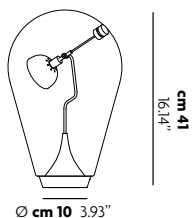

note / notes

FOR USA AND CANADA	Table TA
lamp socket	GU4
max wattage	1x max 35W
symbol	
fixture supplied with backplate	NO
mounts to standard 4" j-box	NO
certifications	---
note	---

Table TA

vapor

DESIGN: Karim Rashid 2012