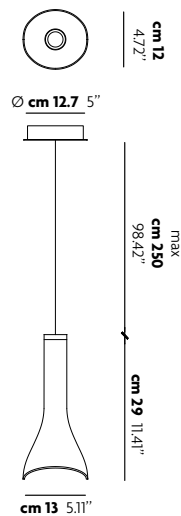

trunk

	dim. / con dimmer dim. / with dimmer	portalampade lamp socket	simbolo / watt symbol / watt			marchi mark list
			halogen	fluorescent	led	
Suspension	SO YES / NO	E27	max 1x75W	max 1x15W	1x max	0,5 m | CE | ENEC | ES | IP20

Finiture / Finishes

diffusore / diffuser	no none					
montatura / frame	Metallo Metal nero ST | bianco black ST | white	nero ST | giallo black ST | yellow	nero ST | fucsia black ST | fuchsia	nero ST | verde acido black ST | acid green	nero ST | foglia oro black ST | gold leaf	nero ST | foglia argento black ST | silver leaf
	bianco ST | bianco white ST | white	bianco ST | giallo white ST | yellow	bianco ST | fucsia white ST | fuchsia	bianco ST | verde acido white ST | acid green	bianco ST | foglia oro white ST | gold leaf	bianco ST | foglia argento white ST | silver leaf

note / notes Supporta il montaggio di lampadine a risparmio energetico / Retrofit energy saving lamps can be installed

FOR USA AND CANADA	Suspension SO
lamp socket	GU10
max wattage	1x75W
symbol	
fixture supplied with backplate	NO
mounts to standard 4" j-box	YES
certifications	
note	

Suspension SO