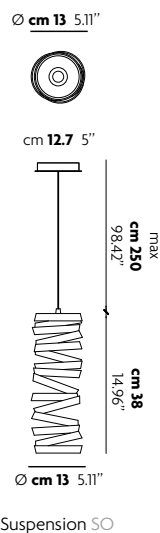

amou- rette

	dim. / con dimmer dim. / with dimmer	portalampane lamp socket	simbolo / watt symbol / watt			marchi mark list
			halogen	fluorescent	led	
Suspension	SO	E27	max 1x75W	max 1x15W	1x max	Ø0.5 m | CE | IP20
Finiture / Finishes						
diffusore / diffuser	no none					
montatura / frame	Metallo Metal	bianco opaco 9010 matt white 9010	nero opaco 9005 matt black 9005			
note / notes	Supporta il montaggio di lampadine a risparmio energetico / Retrofit energy saving lamps can be installed					

FOR USA AND CANADA	Suspension SO
lamp socket	GU10
max wattage	1x75W
symbol	
fixture supplied with backplate	NO
mounts to standard 4" j-box	YES
certifications	
note