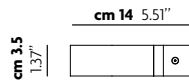

spotty

	dim. / con dimmer dim. / with dimmer	portalampane lamp socket	simbolo / watt symbol / watt		marchi mark list	
			fluorescent	led		
Wall	AP NO / NO	GX53	max 1x13W	H max cm 3,3 1x max	0,5 m | CE | | | | IP20	

Finiture / Finishes

diffusore / diffuser	no none	
montatura / frame	Alluminio Aluminium	alluminio anodizzato anodized aluminium
note / notes		

FOR USA AND CANADA	Wall AP
lamp socket	GX53
max wattage	1x max 7W
symbol	
fixture supplied with backplate	YES
mounts to standard 4" j-box	YES
certifications	---
note	H max cm 3,3