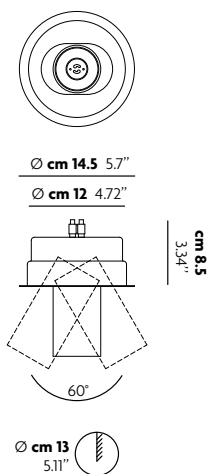

a-tube

	dim. / con dimmer dim. / with dimmer	portalampade lamp socket	simbolo / watt symbol / watt		marchi mark list
Recessed	INC	GU10	halogen max 1x40W eco	led 1x max	0,5 m² CE ENEC ES LG IP20

Finiture / Finishes

diffusore / diffuser	no none	
montatura / frame	Metallo Metal	bianco opaco 9010 matt white 9010 nero opaco 9005 matt black 9005

note / notes Supporta il montaggio di lampadine a risparmio energetico / Retrofit energy saving lamps can be installed

FOR USA AND CANADA	Recessed INC
lamp socket	GU10
max wattage	1x max 50W
symbol	
fixture supplied with backplate	NO
mounts to standard 4" j-box	NO
certifications	---
note	

Recessed INC