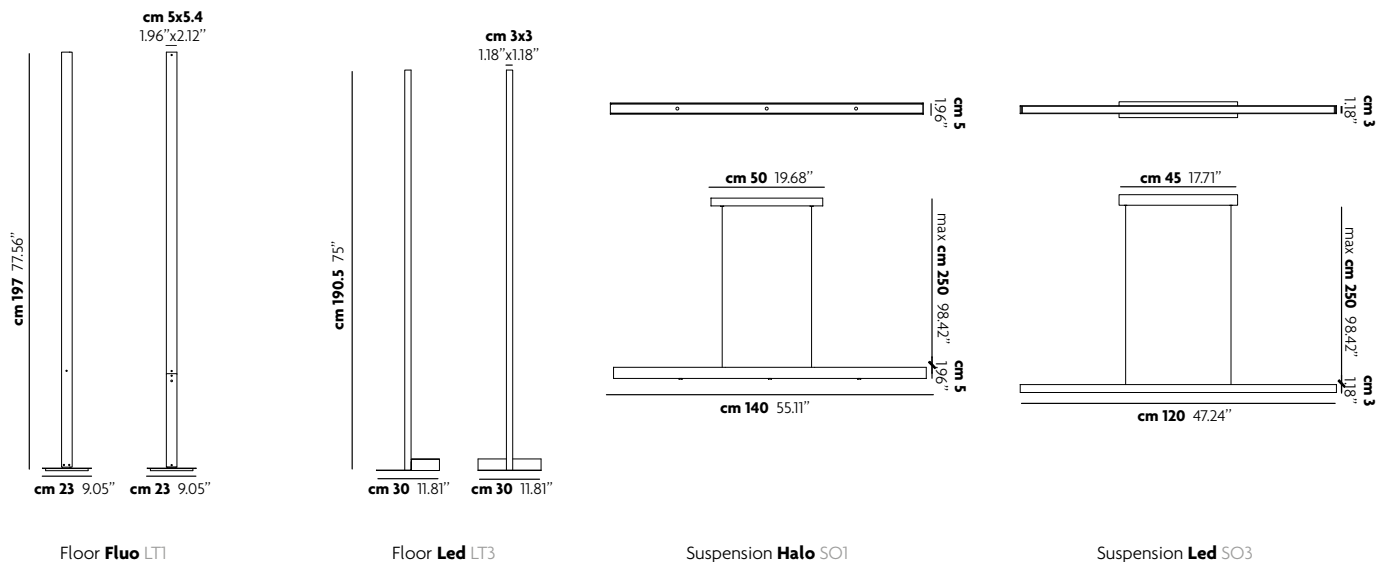

laser

	dim. / con dimmer dim. / with dimmer	portalampane lamp socket	simbolo / watt symbol / watt	marchi mark list
Floor Fluo	LT1 YES / YES	G5	1x80W	0,5 m | CE | V | ENEC | PG | IP20
Floor Led	LT3 YES / YES	---	2800K - 2250 lm 50W	0,5 m | CE | V | ENEC | PG | IP20
Suspension Halo	SO1 YES / NO	G9	max 8x33W eco	0,5 m | CE | V | PG | IP20
Suspension Led	SO3 YES / NO DALI or TouchDIM	---	2800K - 2050 lm 45W	0,5 m | CE | V | ENEC | PG | IP20

Finiture / Finishes

diffusore / diffuser	no none

montatura / frame	Alluminio Aluminium	alluminio spazzolato brushed aluminium

note / notes

FOR USA AND CANADA	Floor Fluo LT1	Floor Led LT3	Suspension Halo SO1	Suspension Led SO3
lamp socket	G5	---	G9	---
max wattage	1x80W	40W	8x max 40W	40W
symbol		LED		LED
fixture supplied with backplate	NO	NO	NO	YES
mounts to standard 4" j-box	NO	NO	YES	YES
certifications		---	---	---
note	---	---	---	---