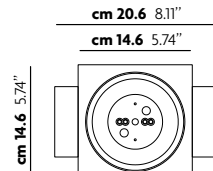

hide

		dim. / con dimmer dim. / with dimmer	portalampane lamp socket	simbolo / watt symbol / watt		marchi mark list	
				halogen		led	
Recessed Small square	INC1	YES / NO	GU10	max 1x40W eco	1x max	0,5 m	CE, ENEC, ES, PG, IP20
Recessed Small round	INC2	YES / NO	GU10	max 1x40W eco	1x max	0,5 m	CE, ENEC, ES, PG, IP20
Recessed Large square	INC3	YES / NO	G53	max 1x60W eco	1x max	0,5 m	CE, ENEC, ES, PG, IP20
Recessed Large round	INC4	YES / NO	G53	max 1x60W eco	1x max	0,5 m	CE, ENEC, ES, PG, IP20

Finiture / Finishes

diffusore / diffuser	no none				
montatura / frame	Metallo Metal	bianco opaco 9010 matt white 9010	nero opaco 9005 matt black 9005	oro verniciato painted gold	argento verniciato painted silver

note / notes Supporta il montaggio di lampadine a risparmio energetico / Retrofit energy saving lamps can be installed

Trasformatore non incluso (**Large square e Large round**) / Driver not included (**Large square and Large round**)

FOR USA AND CANADA	Recessed Small square INC1	Recessed Small round INC2	Recessed Large square INC3	Recessed Large round INC4
lamp socket	GU10	GU10	G53	G53
max wattage	1x max 50W	1x max 50W	1x max 100W	1x max 100W
symbol				
fixture supplied with backplate	NO	NO	NO	NO
mounts to standard 4" j-box	NO	NO	NO	NO
certifications	---	---	---	---
note			---	---